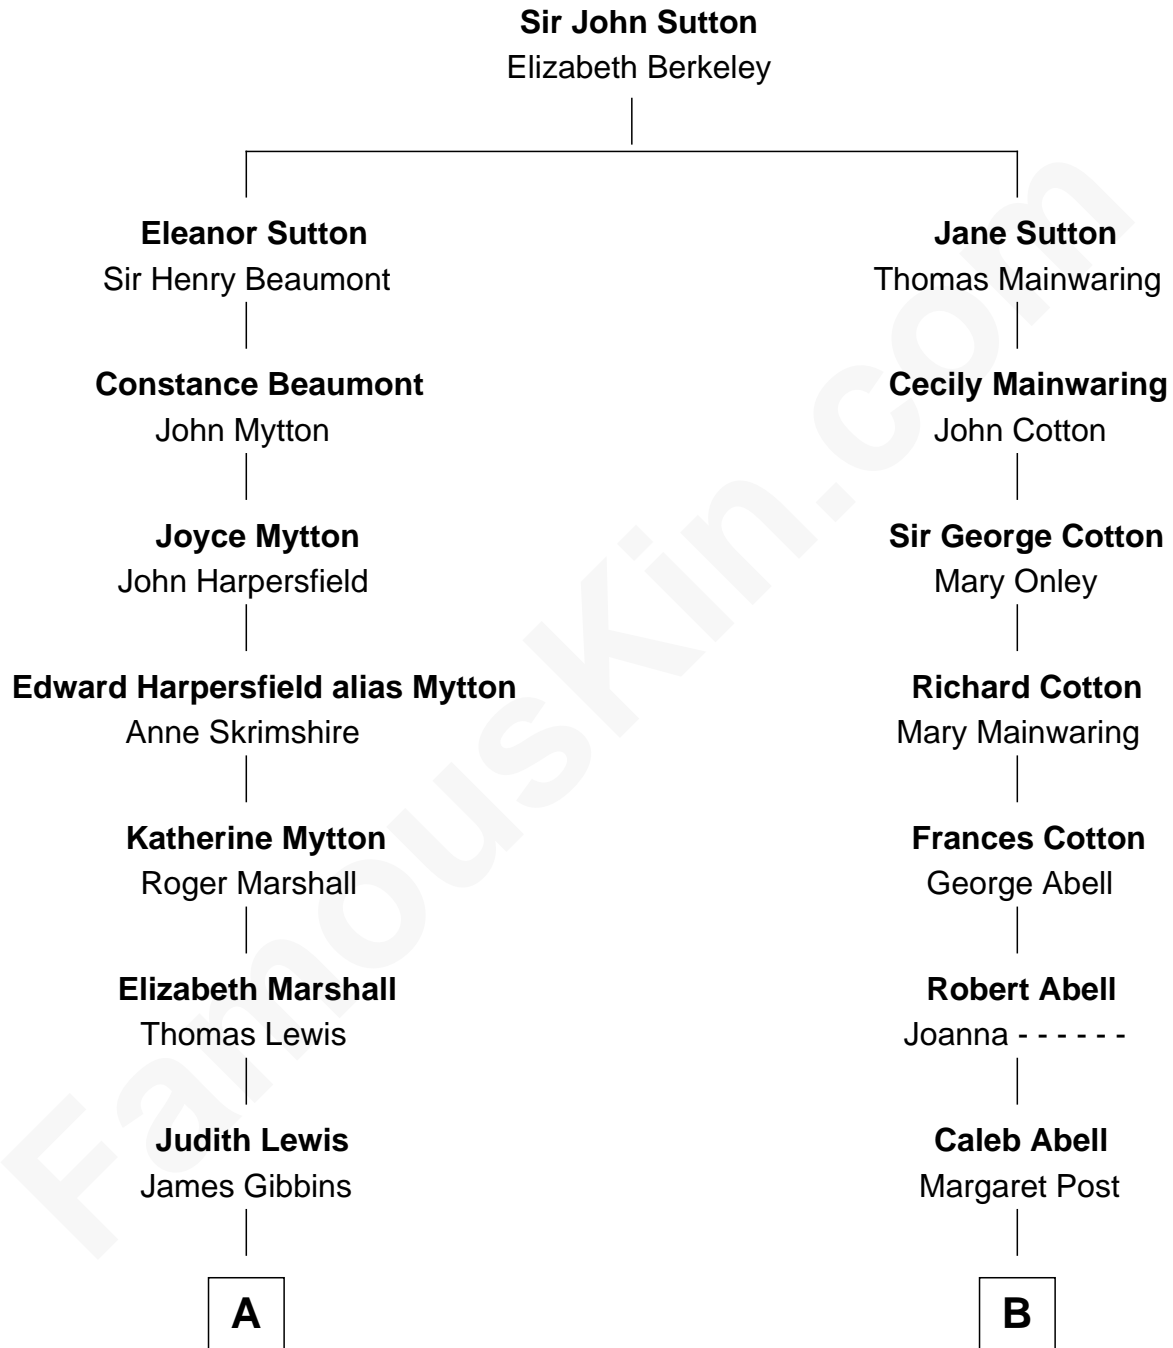

FamousKin.com

Relationship Chart of

Chevy Chase

Comedian, Actor and Writer

12th cousin 5 times removed of

Grover Cleveland

22nd and 24th U.S. President

Chevy Chase photo by [Alan Light](#) (CC BY 2.0)