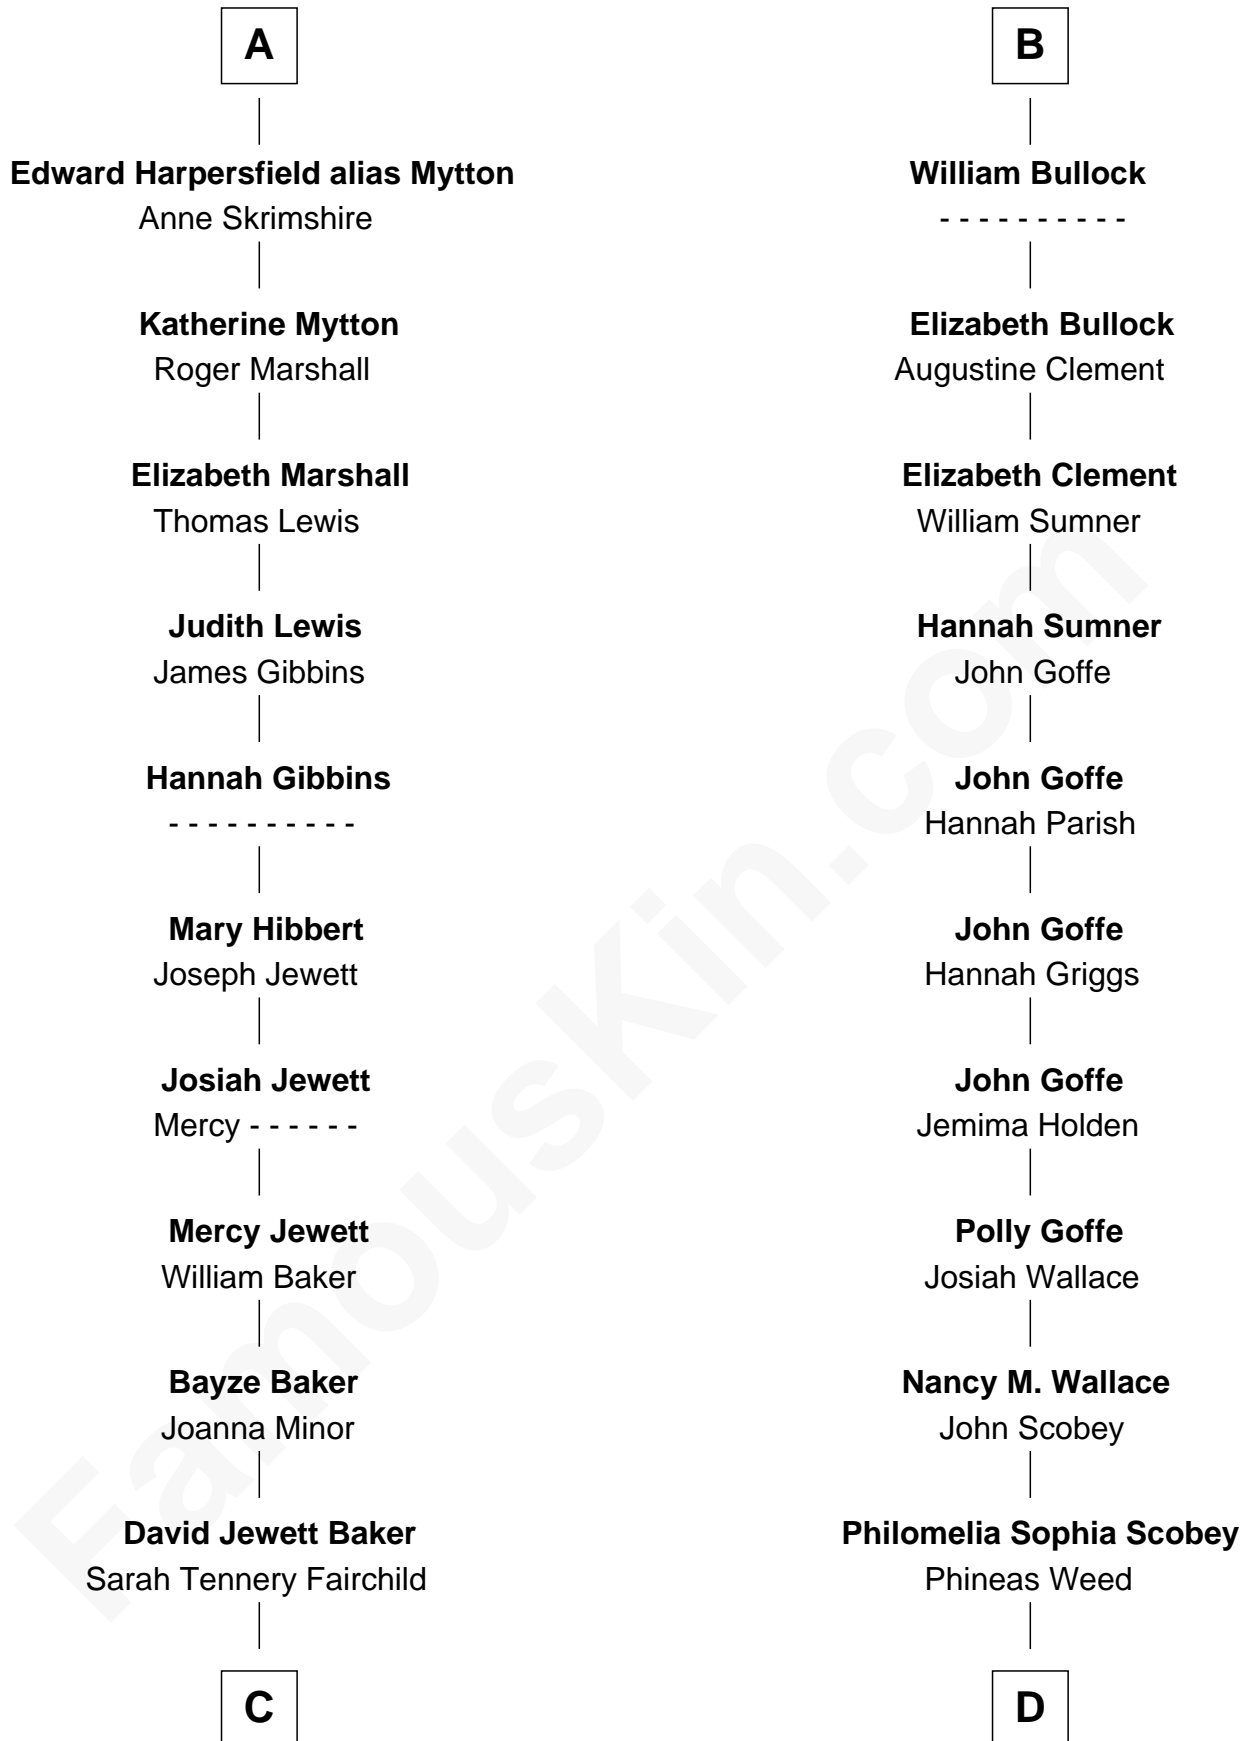

FamousKin.com

Relationship Chart of

Chevy Chase

Comedian, Actor and Writer

18th cousin 3 times removed of

Lou (Henry) Hoover

First Lady of President Herbert Hoover

C

Sarah Tennery Baker
Col. Lyne Shackelford Metcalfe

Grace Metcalfe
Charles Denison Chase

Edward Leigh Chase
Mabel Penrose Tinsley

Edward Tinsley Chase
Cathalene Parker Browning

Chevy Chase
Comedian, Actor and Writer

D

Florence Ida Weed
Charles Delano Henry

Lou (Henry) Hoover
First Lady of Herbert Hoover