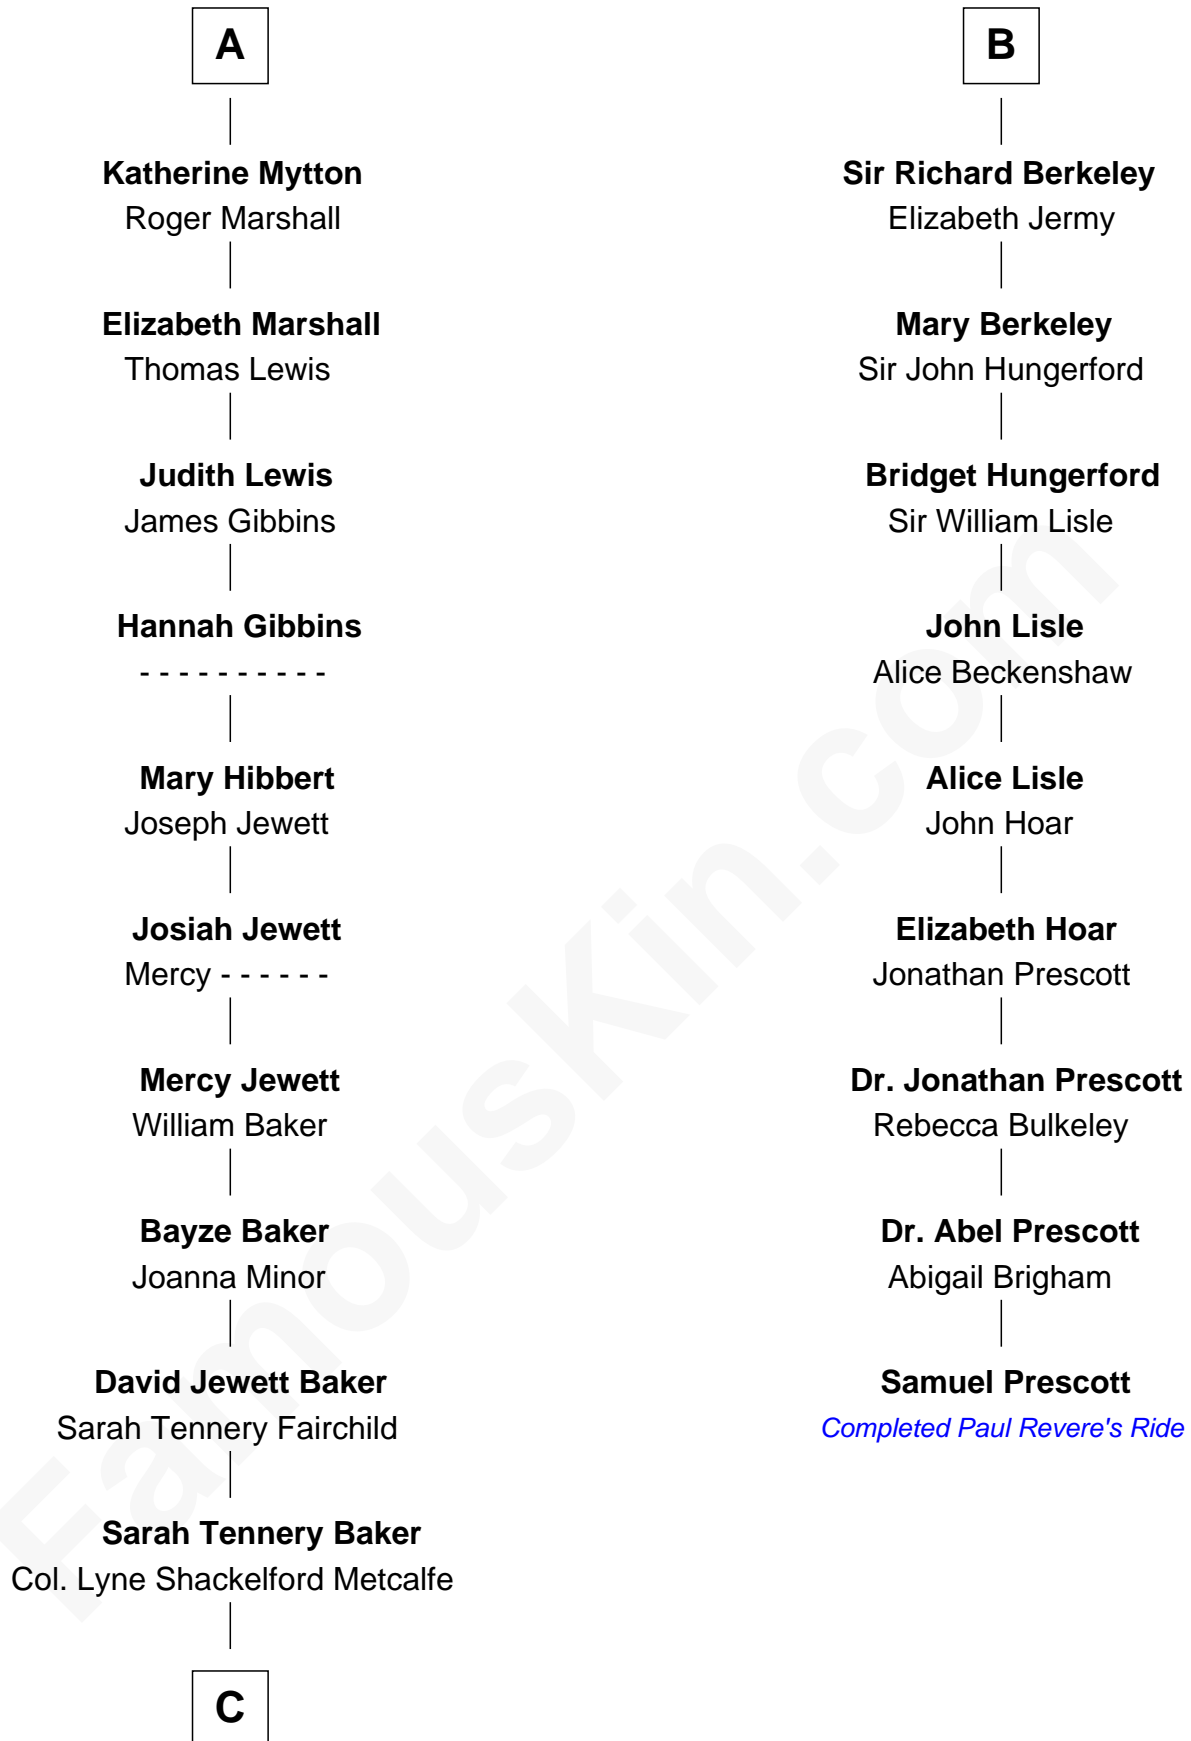

FamousKin.com

Relationship Chart of

Chevy Chase

Comedian, Actor and Writer

15th cousin 5 times removed of

Samuel Prescott

Completed Paul Revere's Midnight Ride

Sir Maurice de Berkeley

Eve la Zouche

Thomas de Berkeley

Katherine de Clyvedon

Sir John Berkeley

Elizabeth Betteshorne

Elizabeth Berkeley

Sir John Sutton

Eleanor Sutton

Maurice de Berkeley

Margaret - - - - -

Thomas Berkeley

Catherine Botetourte

Maurice Berkeley

Johanna Denham

Maurice Berkeley

Ellen Montfort

Sir William Berkeley

Anne Stafford

Richard Berkeley

Elizabeth Conningsby

Sir John Berkeley

Isabel Dennis

B

C