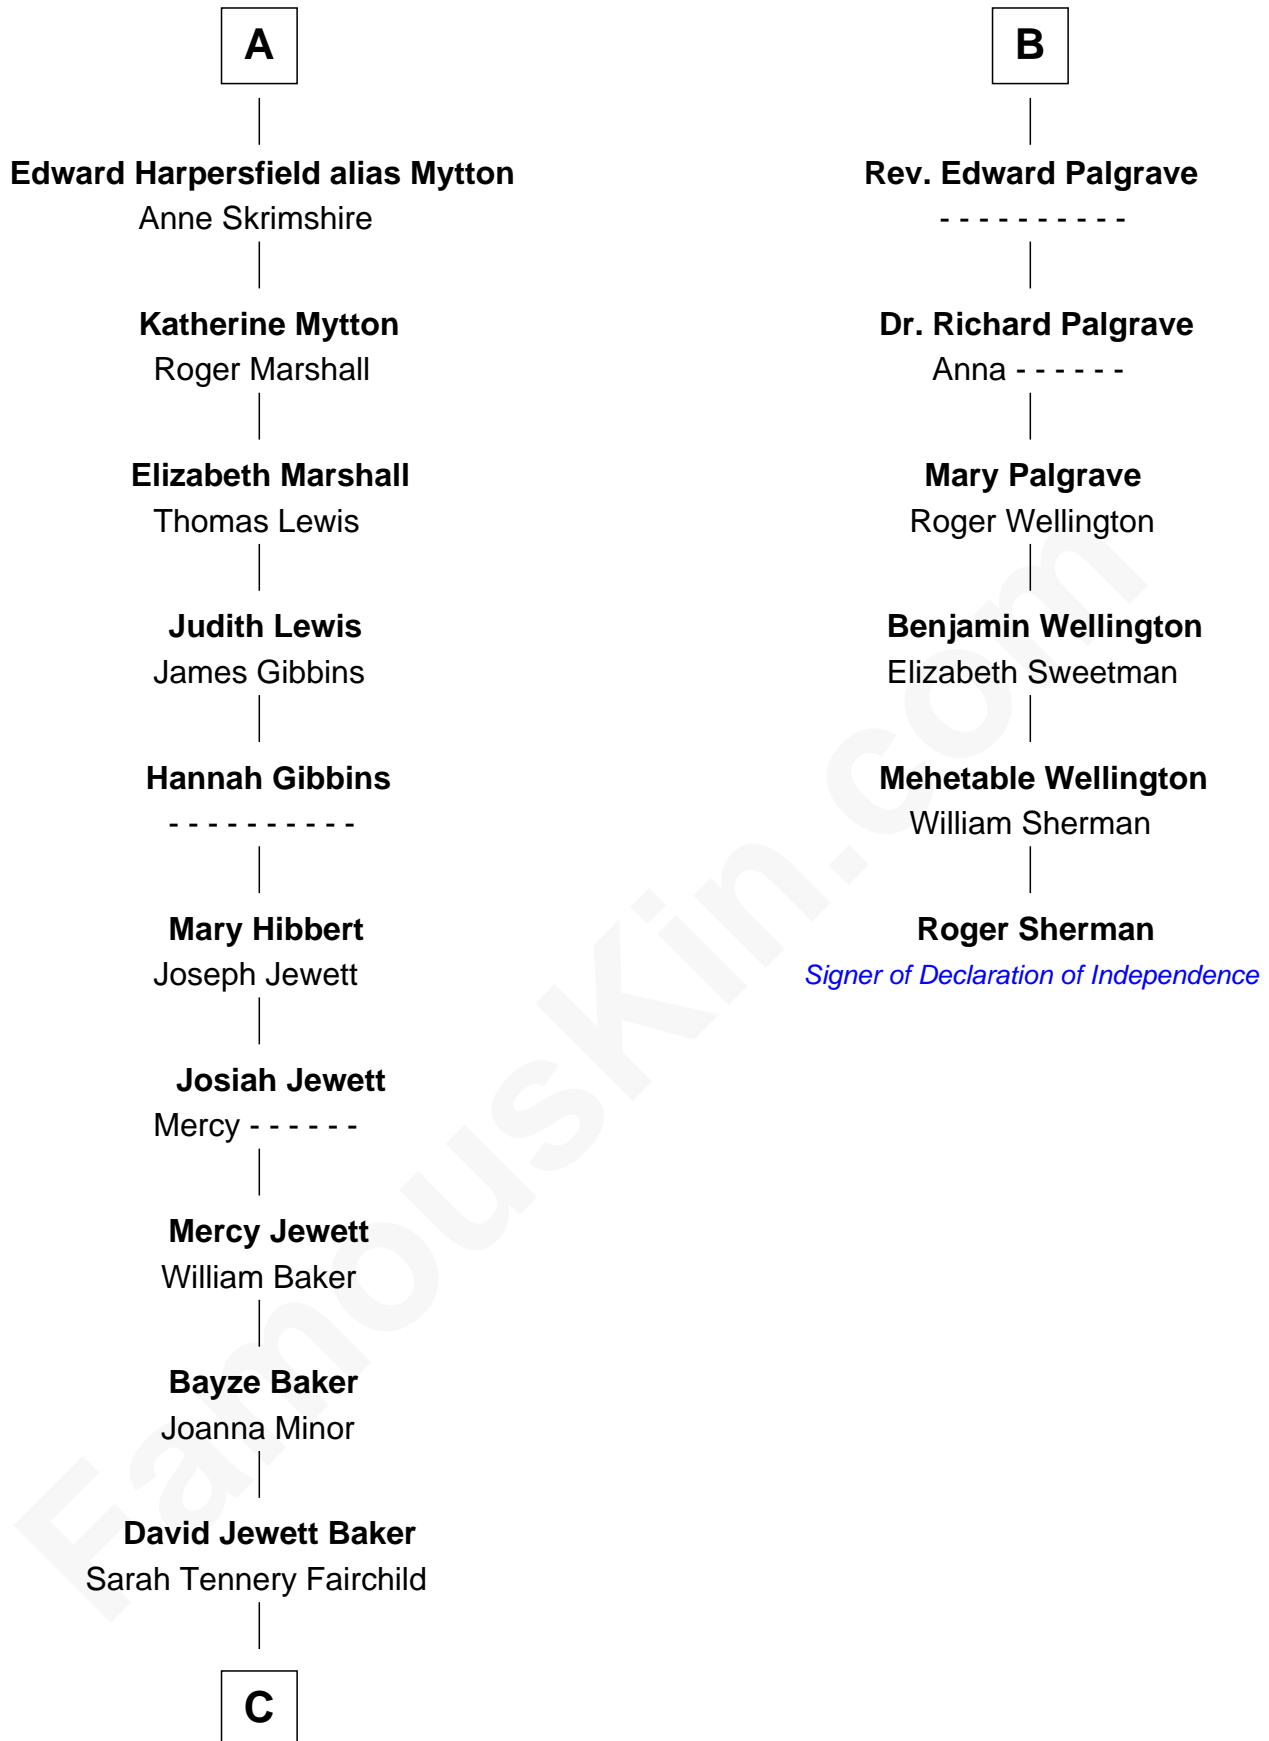

## Relationship Chart of

### Chevy Chase

Comedian, Actor and Writer

12th cousin 9 times removed of

**Roger Sherman**

Signer of the Declaration of Independence

**C**

—  
**Sarah Tennery Baker**

Col. Lyne Shackelford Metcalfe