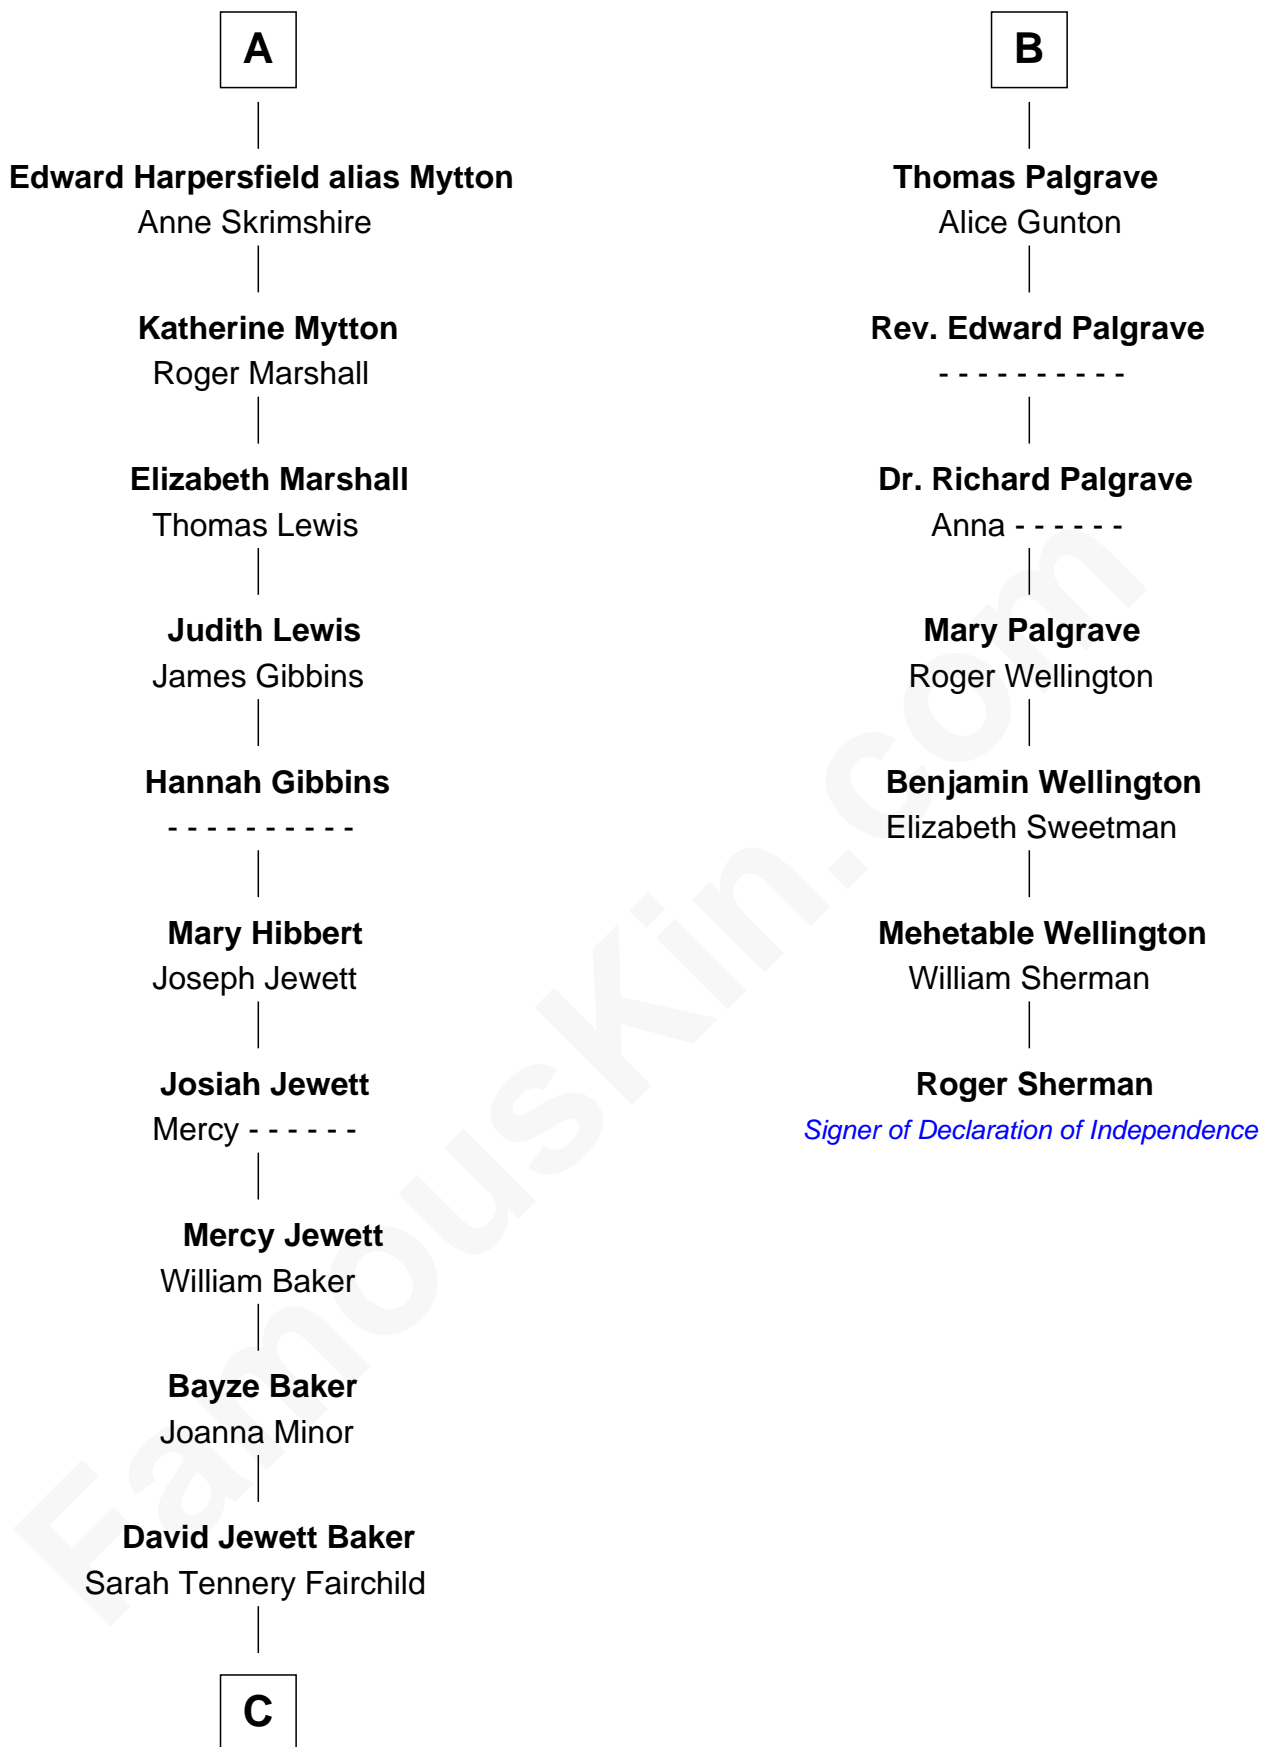

## Relationship Chart of

### Chevy Chase

Comedian, Actor and Writer

13th cousin 8 times removed of

**Roger Sherman**

Signer of the Declaration of Independence

**Edmund Fitzalan**

Alice de Warenne

**C**

—  
**Sarah Tennery Baker**

Col. Lyne Shackelford Metcalfe

—  
**Grace Metcalfe**

Charles Denison Chase

—  
**Edward Leigh Chase**

Mabel Penrose Tinsley

—  
**Edward Tinsley Chase**

Cathalene Parker Browning