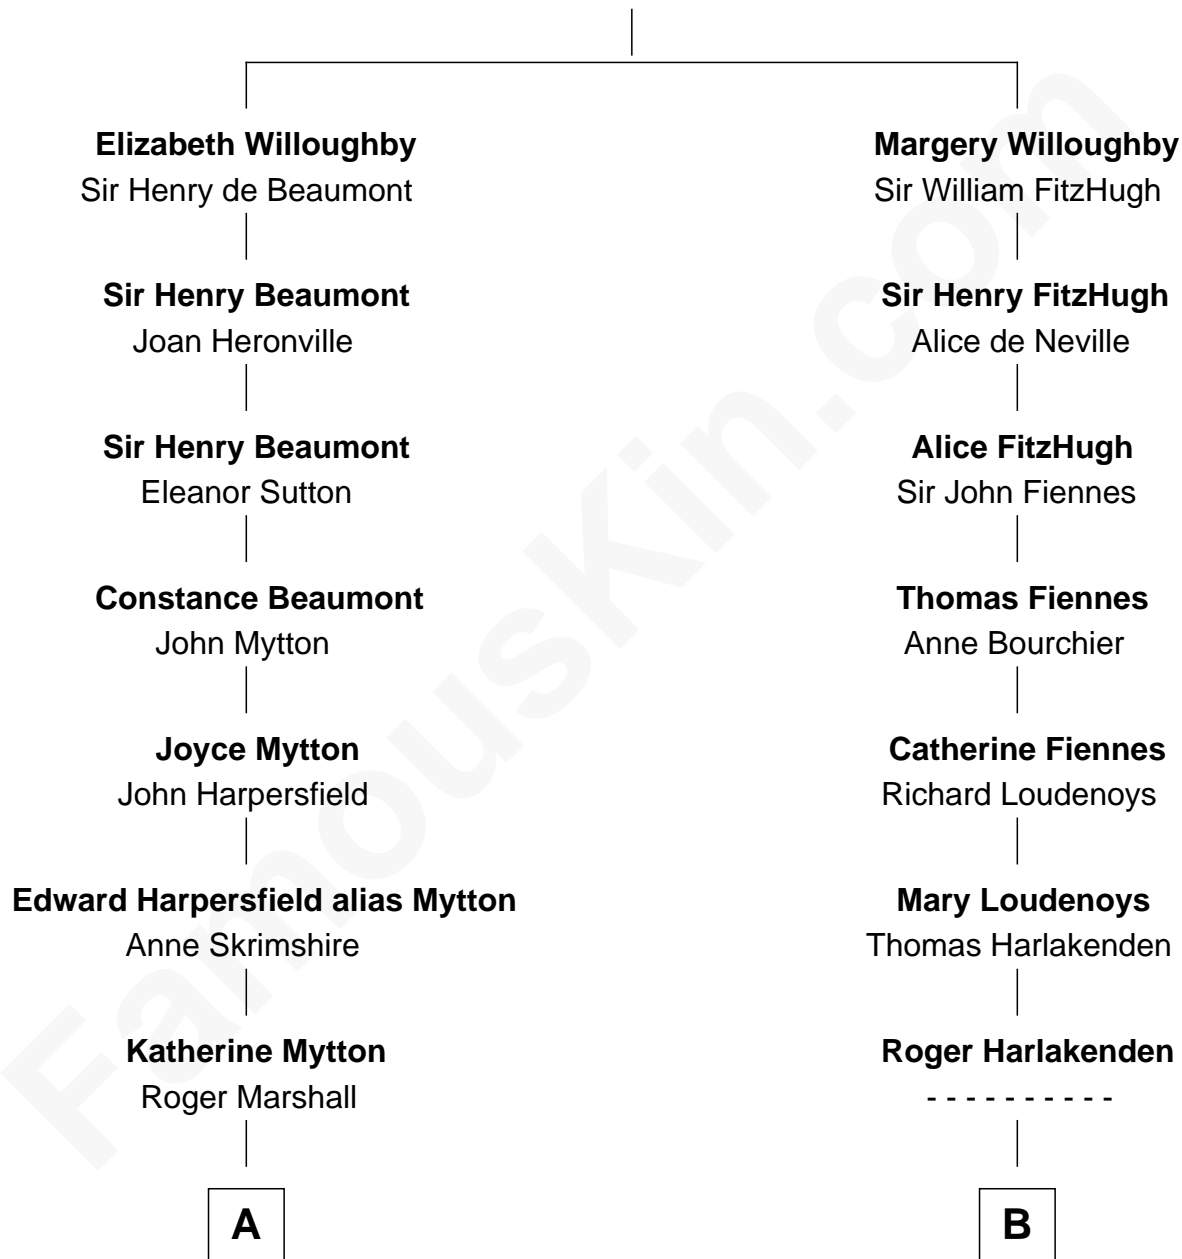

FamousKin.com

Relationship Chart of

Chevy Chase

Comedian, Actor and Writer

17th cousin 2 times removed of

Frank Lloyd Wright
American Architect

Sir William Willoughby
Lucy le Strange

C

—
Edward Leigh Chase
Mabel Penrose Tinsley

—
Edward Tinsley Chase
Cathalene Parker Browning

—
Chevy Chase
Comedian, Actor and Writer

FamousKin.com