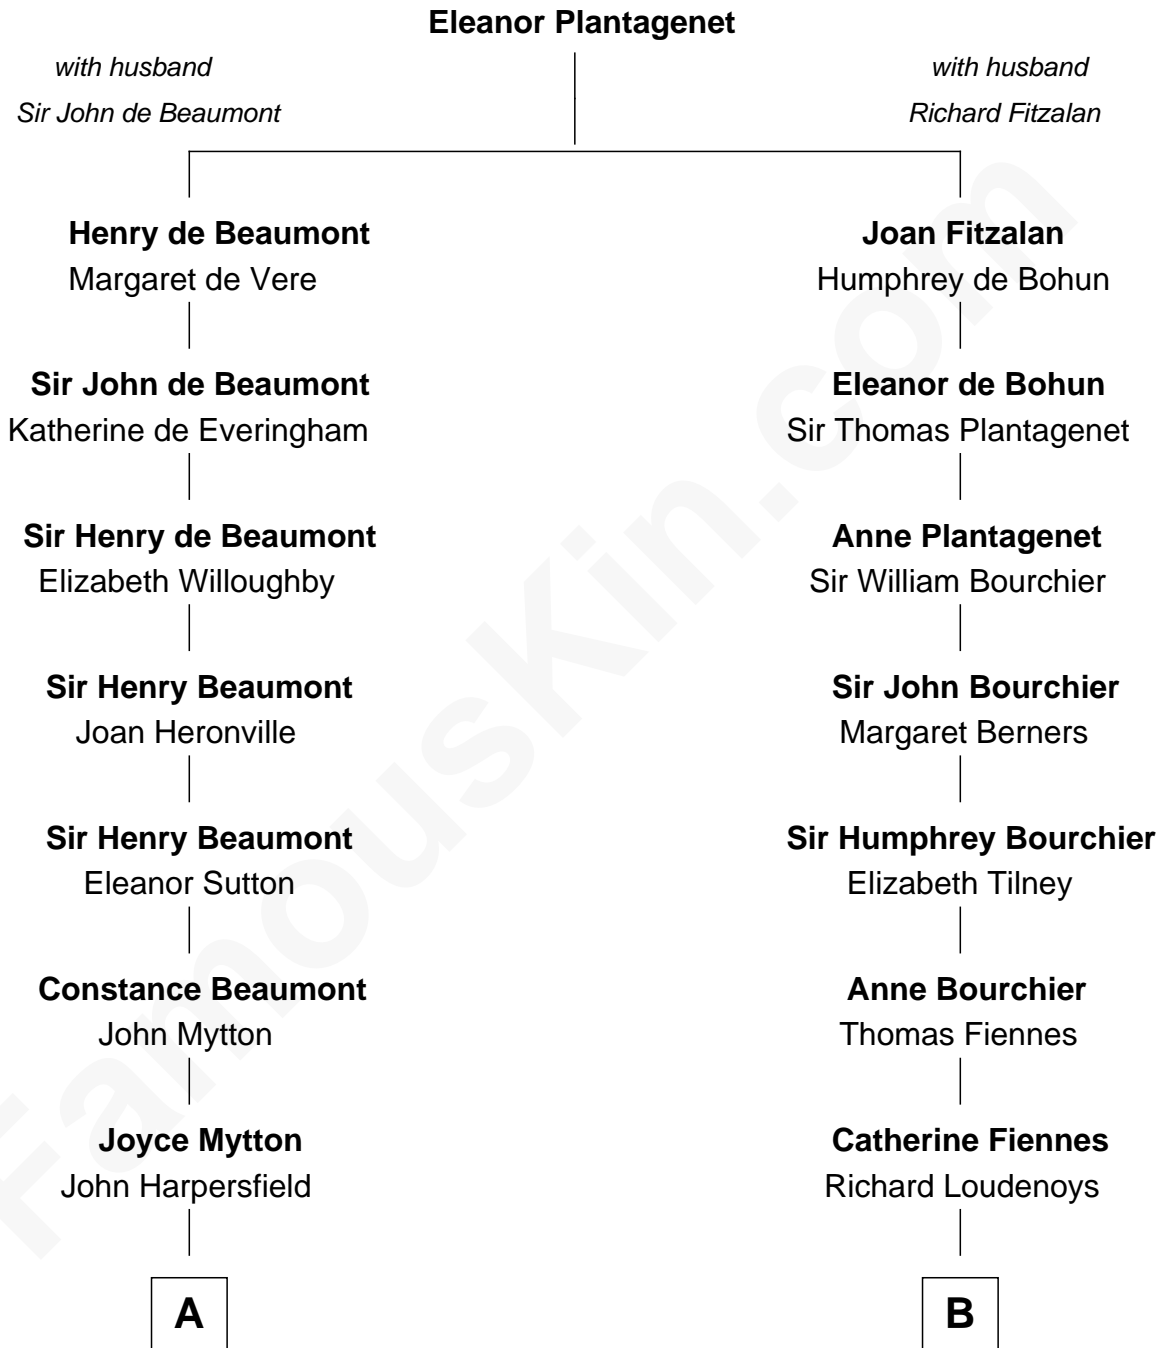

FamousKin.com

Relationship Chart of

Chevy Chase

Comedian, Actor and Writer

19th cousin 2 times removed of

Frank Lloyd Wright

American Architect

C

Sarah Tennery Baker
Col. Lyne Shackelford Metcalfe

Grace Metcalfe
Charles Denison Chase

Edward Leigh Chase
Mabel Penrose Tinsley

Edward Tinsley Chase
Cathalene Parker Browning

Chevy Chase
Comedian, Actor and Writer