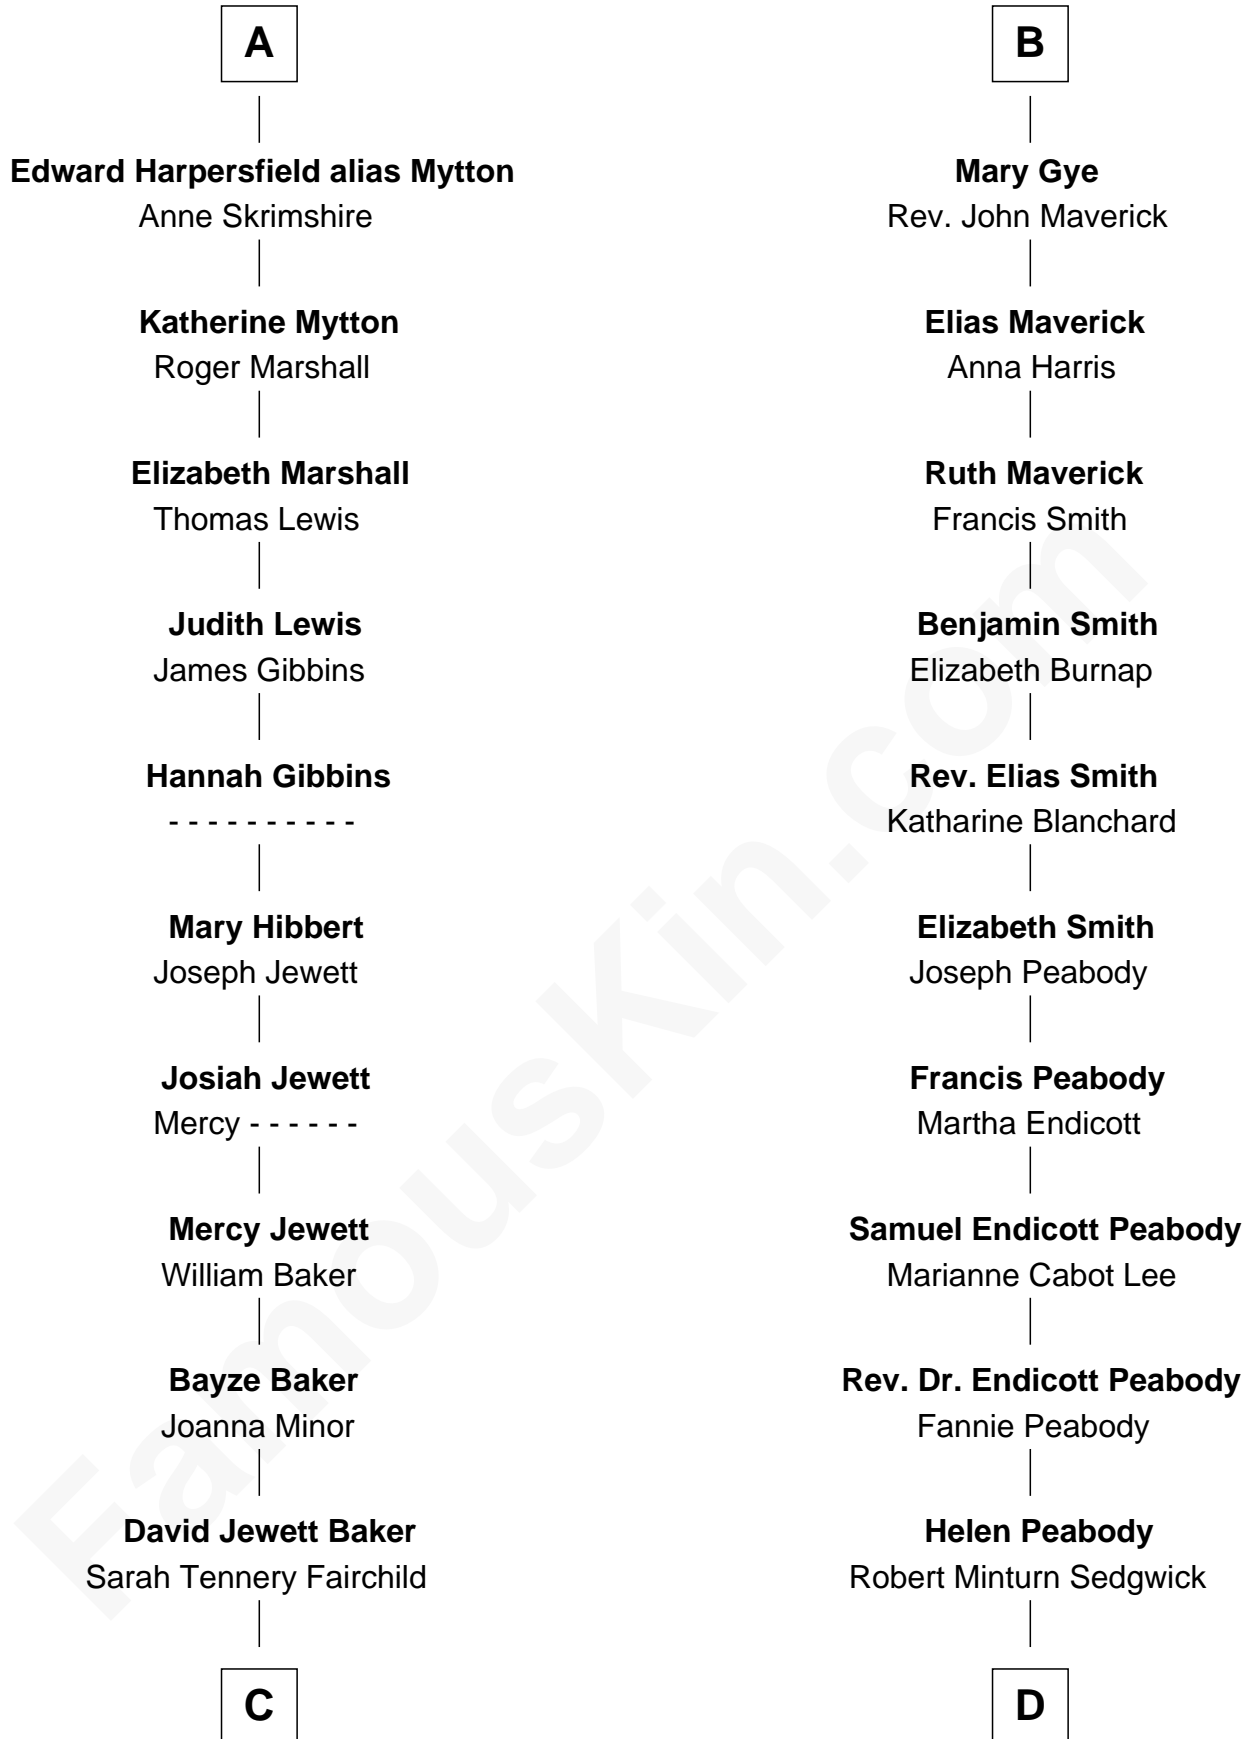

FamousKin.com

Relationship Chart of

Chevy Chase

Comedian, Actor and Writer

18th cousin 3 times removed of

Kyra Sedgwick

TV and Movie Actress

C