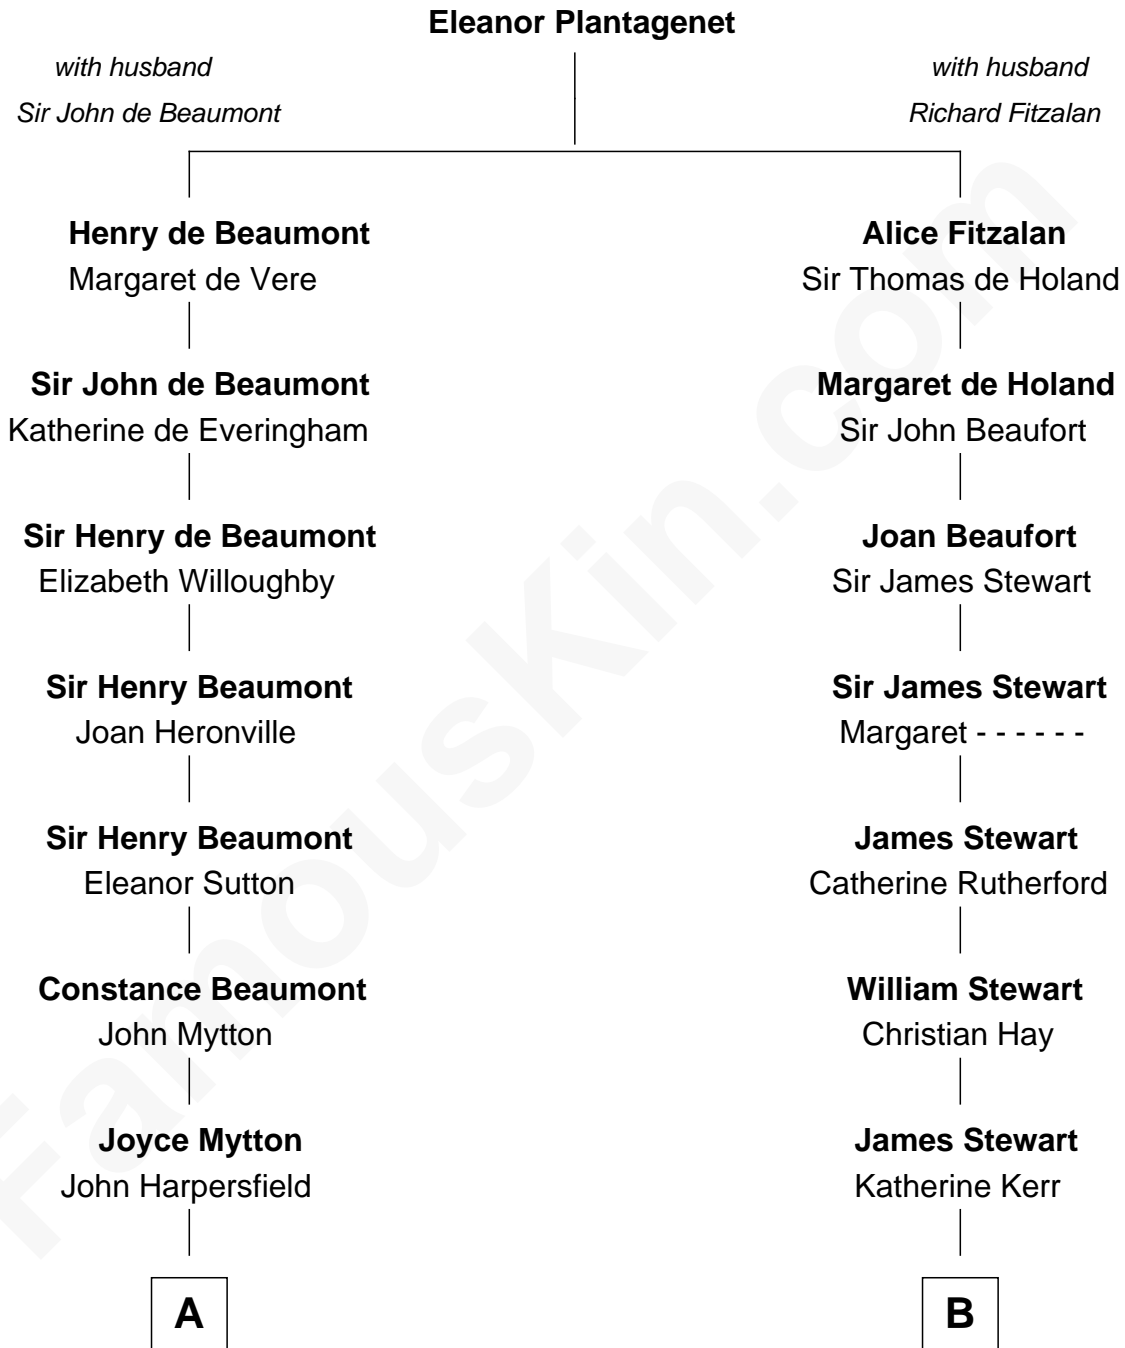

Johnny Mercer

Songwriter and Co-Founder of Capitol Records