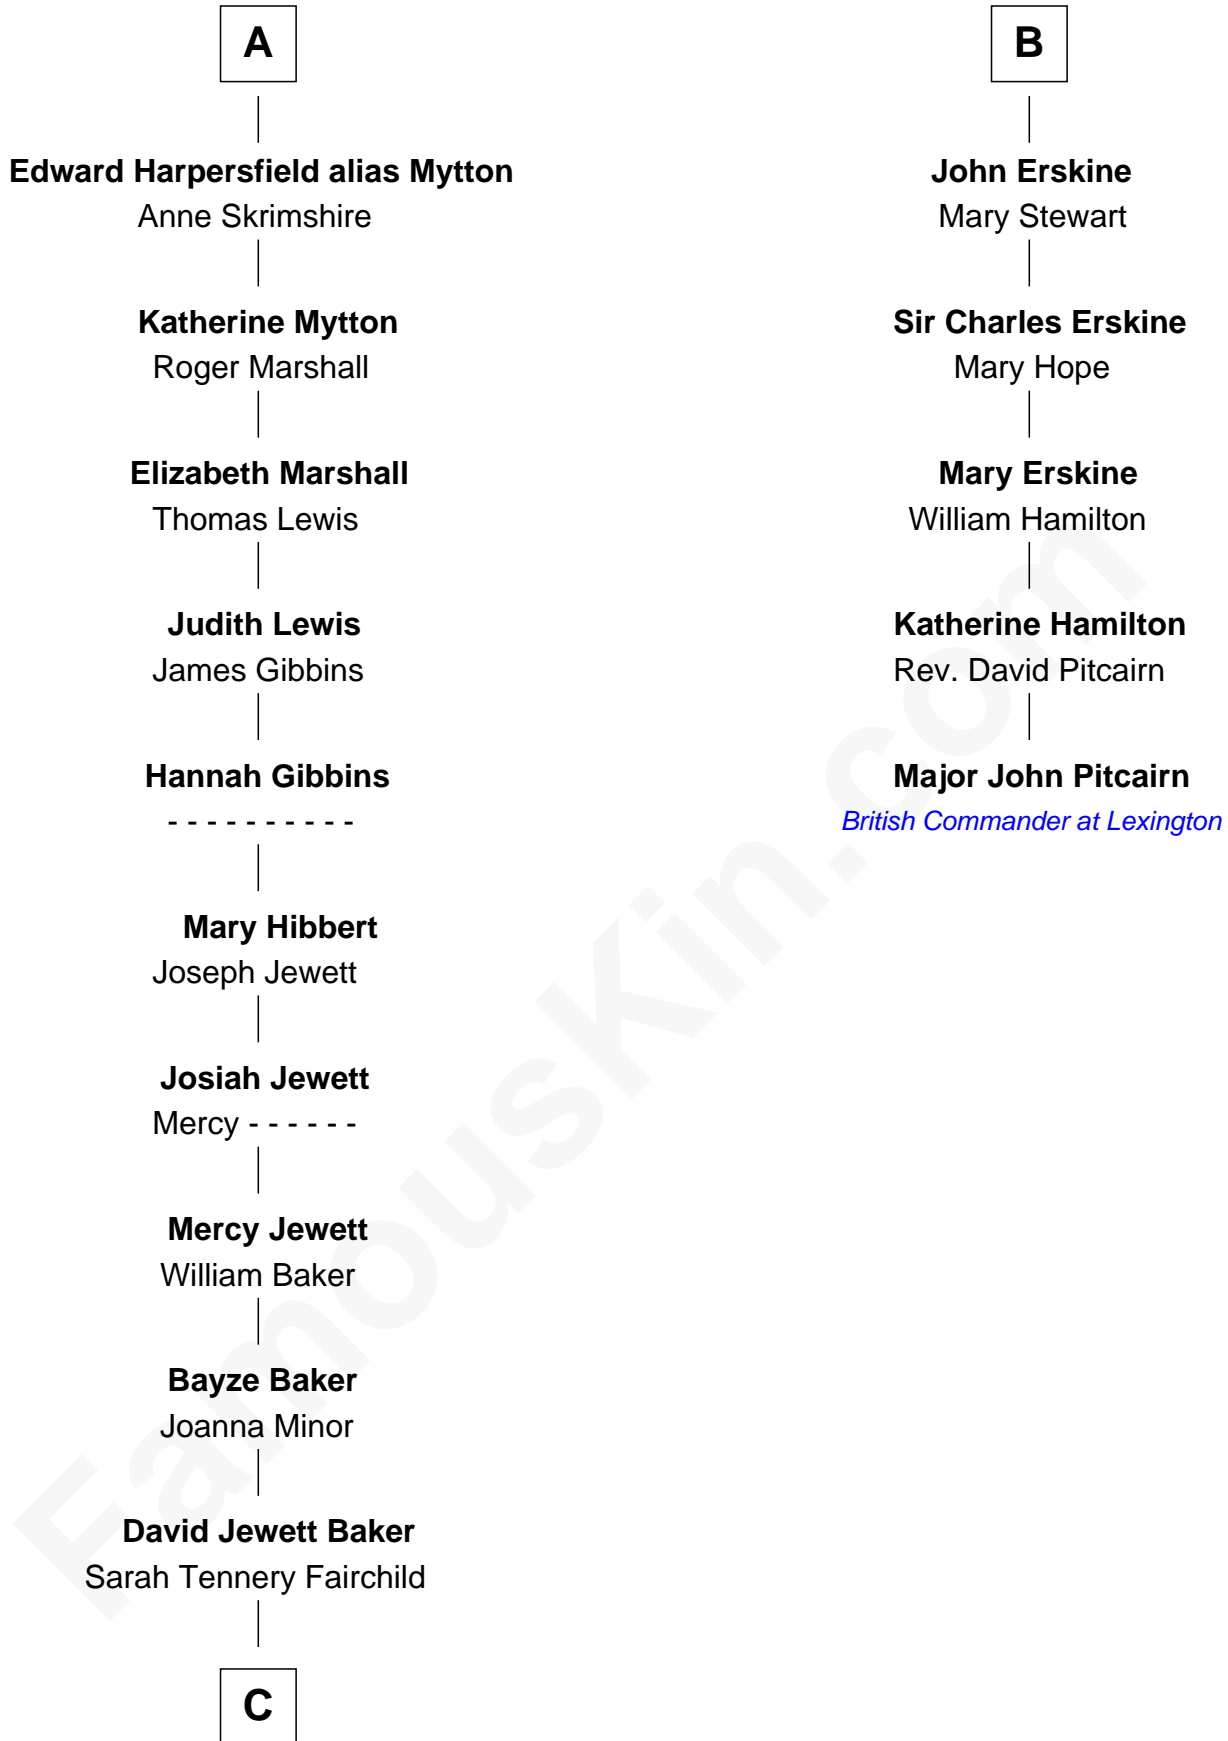

FamousKin.com

Relationship Chart of

Chevy Chase

Comedian, Actor and Writer

11th cousin 10 times removed of

Major John Pitcairn

British Commander at Battle of Lexington

C

—
Sarah Tennery Baker

Col. Lyne Shackelford Metcalfe

—
Grace Metcalfe

Charles Denison Chase

—
Edward Leigh Chase

Mabel Penrose Tinsley

—
Edward Tinsley Chase

Cathalene Parker Browning