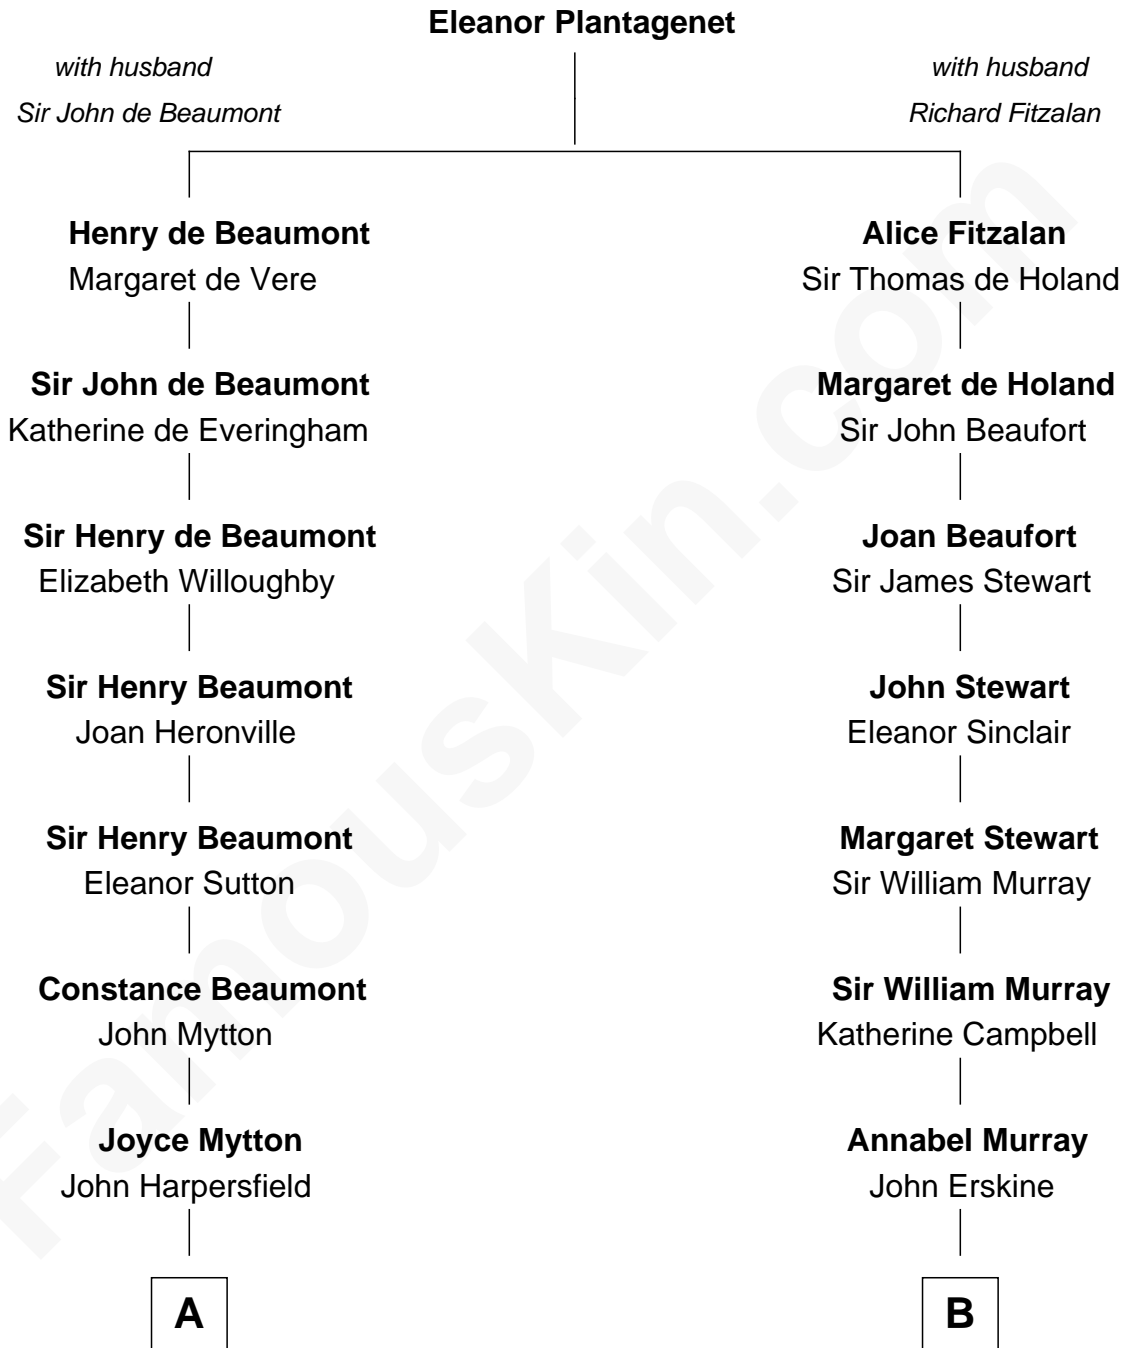

FamousKin.com

Relationship Chart of

Chevy Chase

Comedian, Actor and Writer

11th cousin 10 times removed of

Major John Pitcairn

British Commander at Battle of Lexington

C

—
Sarah Tennery Baker

Col. Lyne Shackelford Metcalfe

—
Grace Metcalfe

Charles Denison Chase

—
Edward Leigh Chase

Mabel Penrose Tinsley

—
Edward Tinsley Chase

Cathalene Parker Browning