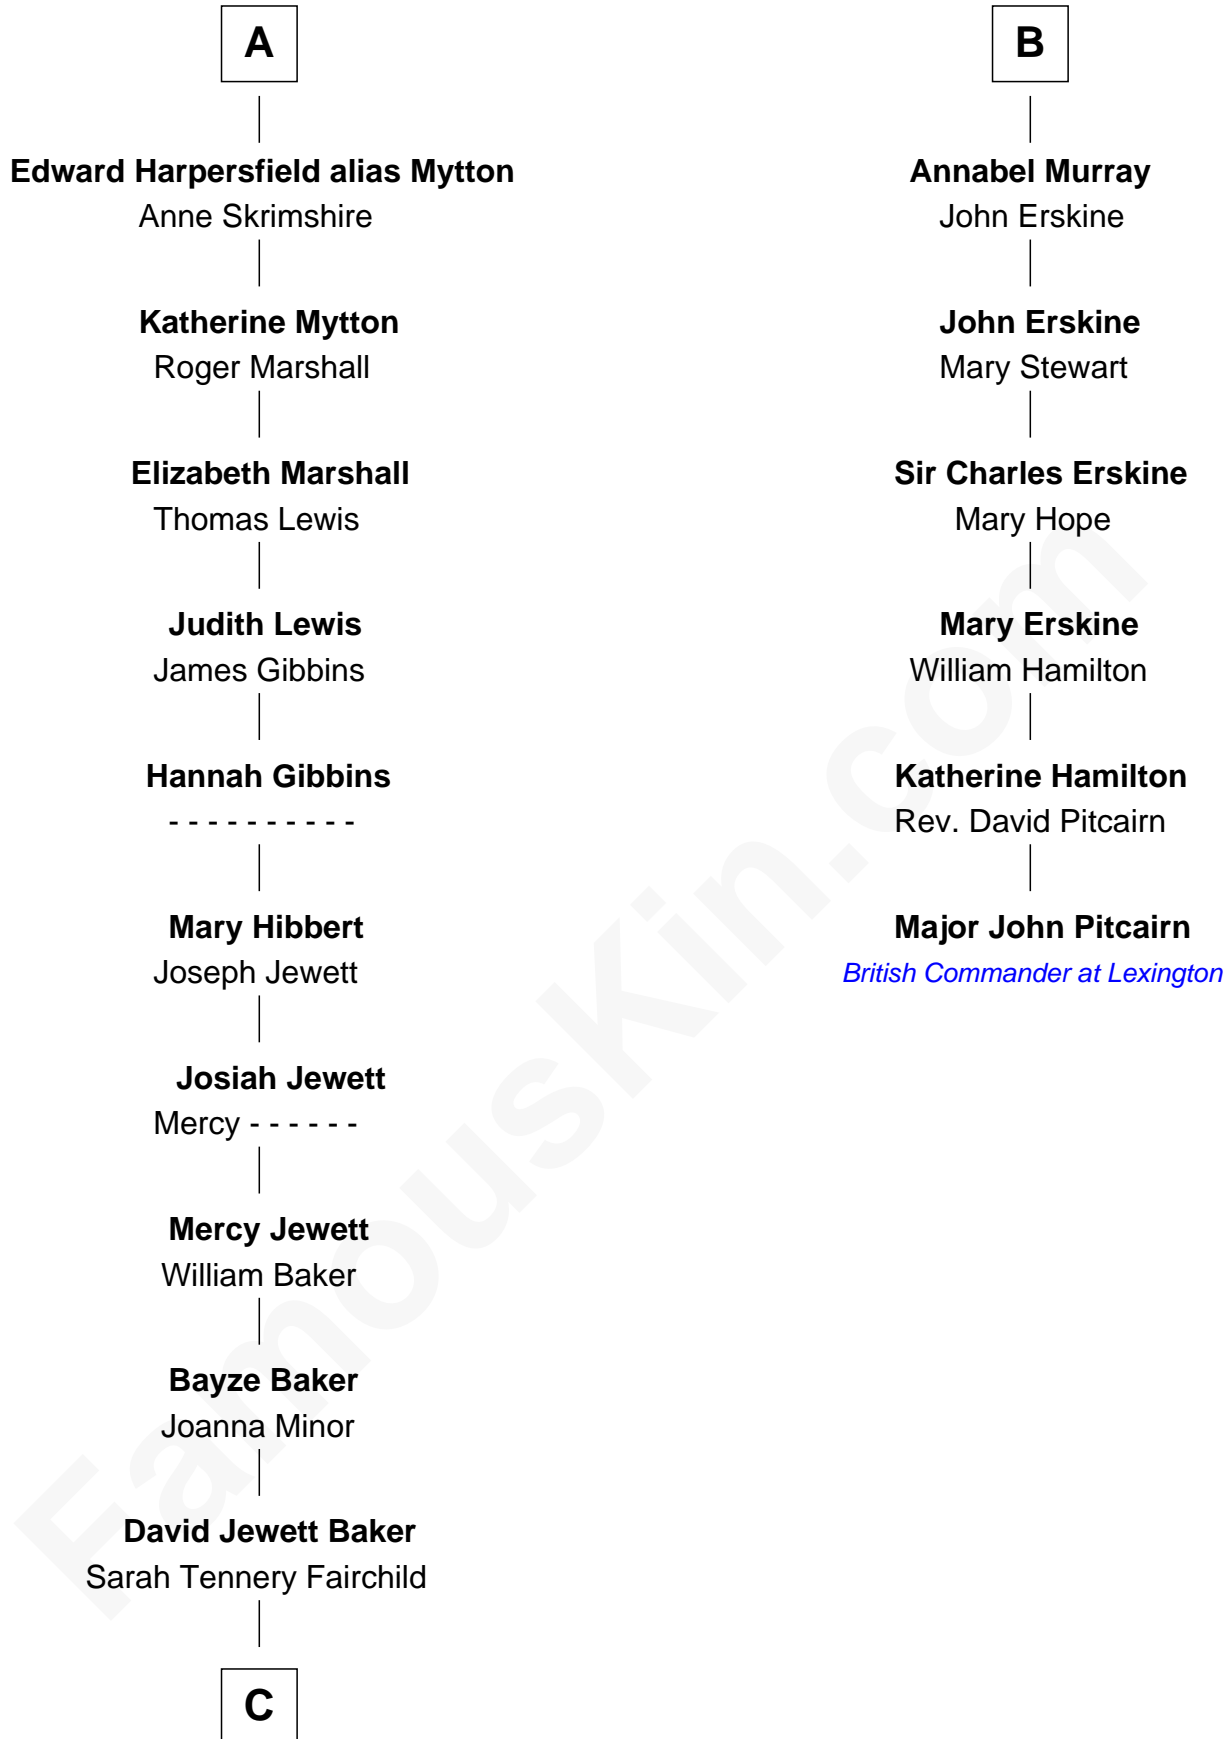

### Major John Pitcairn

British Commander at Battle of Lexington

**Edmund Fitzalan**

Alice de Warenne

**C**

—  
**Sarah Tannery Baker**

Col. Lyne Shackelford Metcalfe

—  
**Grace Metcalfe**