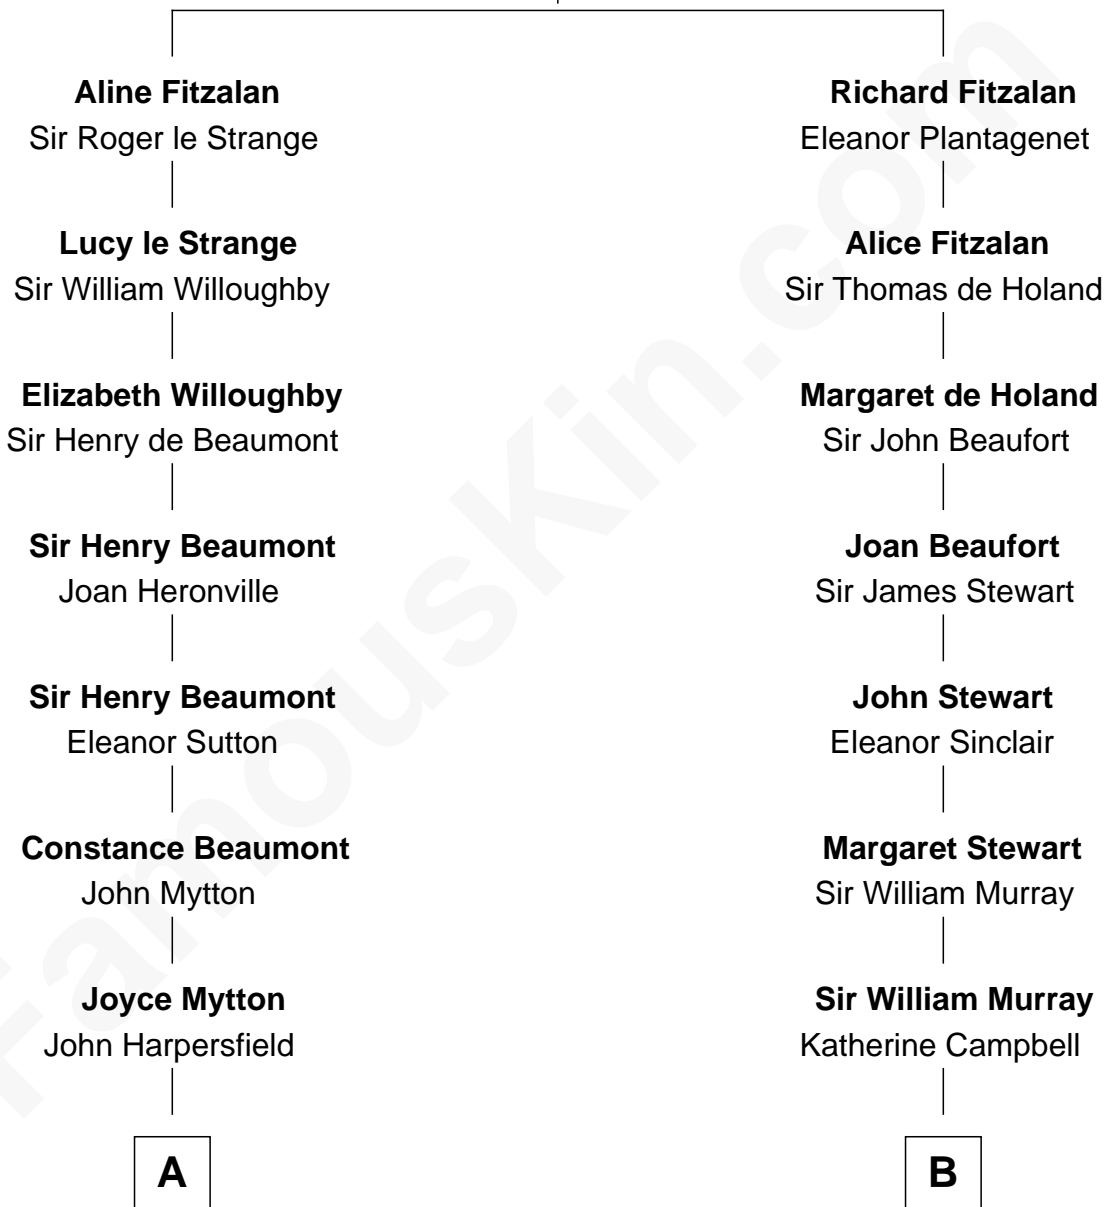

## Relationship Chart of

### Chevy Chase

Comedian, Actor and Writer

12th cousin 9 times removed of

### Major John Pitcairn

British Commander at Battle of Lexington

**Edmund Fitzalan**

Alice de Warenne

**C**

—  
**Sarah Tannery Baker**

Col. Lyne Shackelford Metcalfe

—  
**Grace Metcalfe**