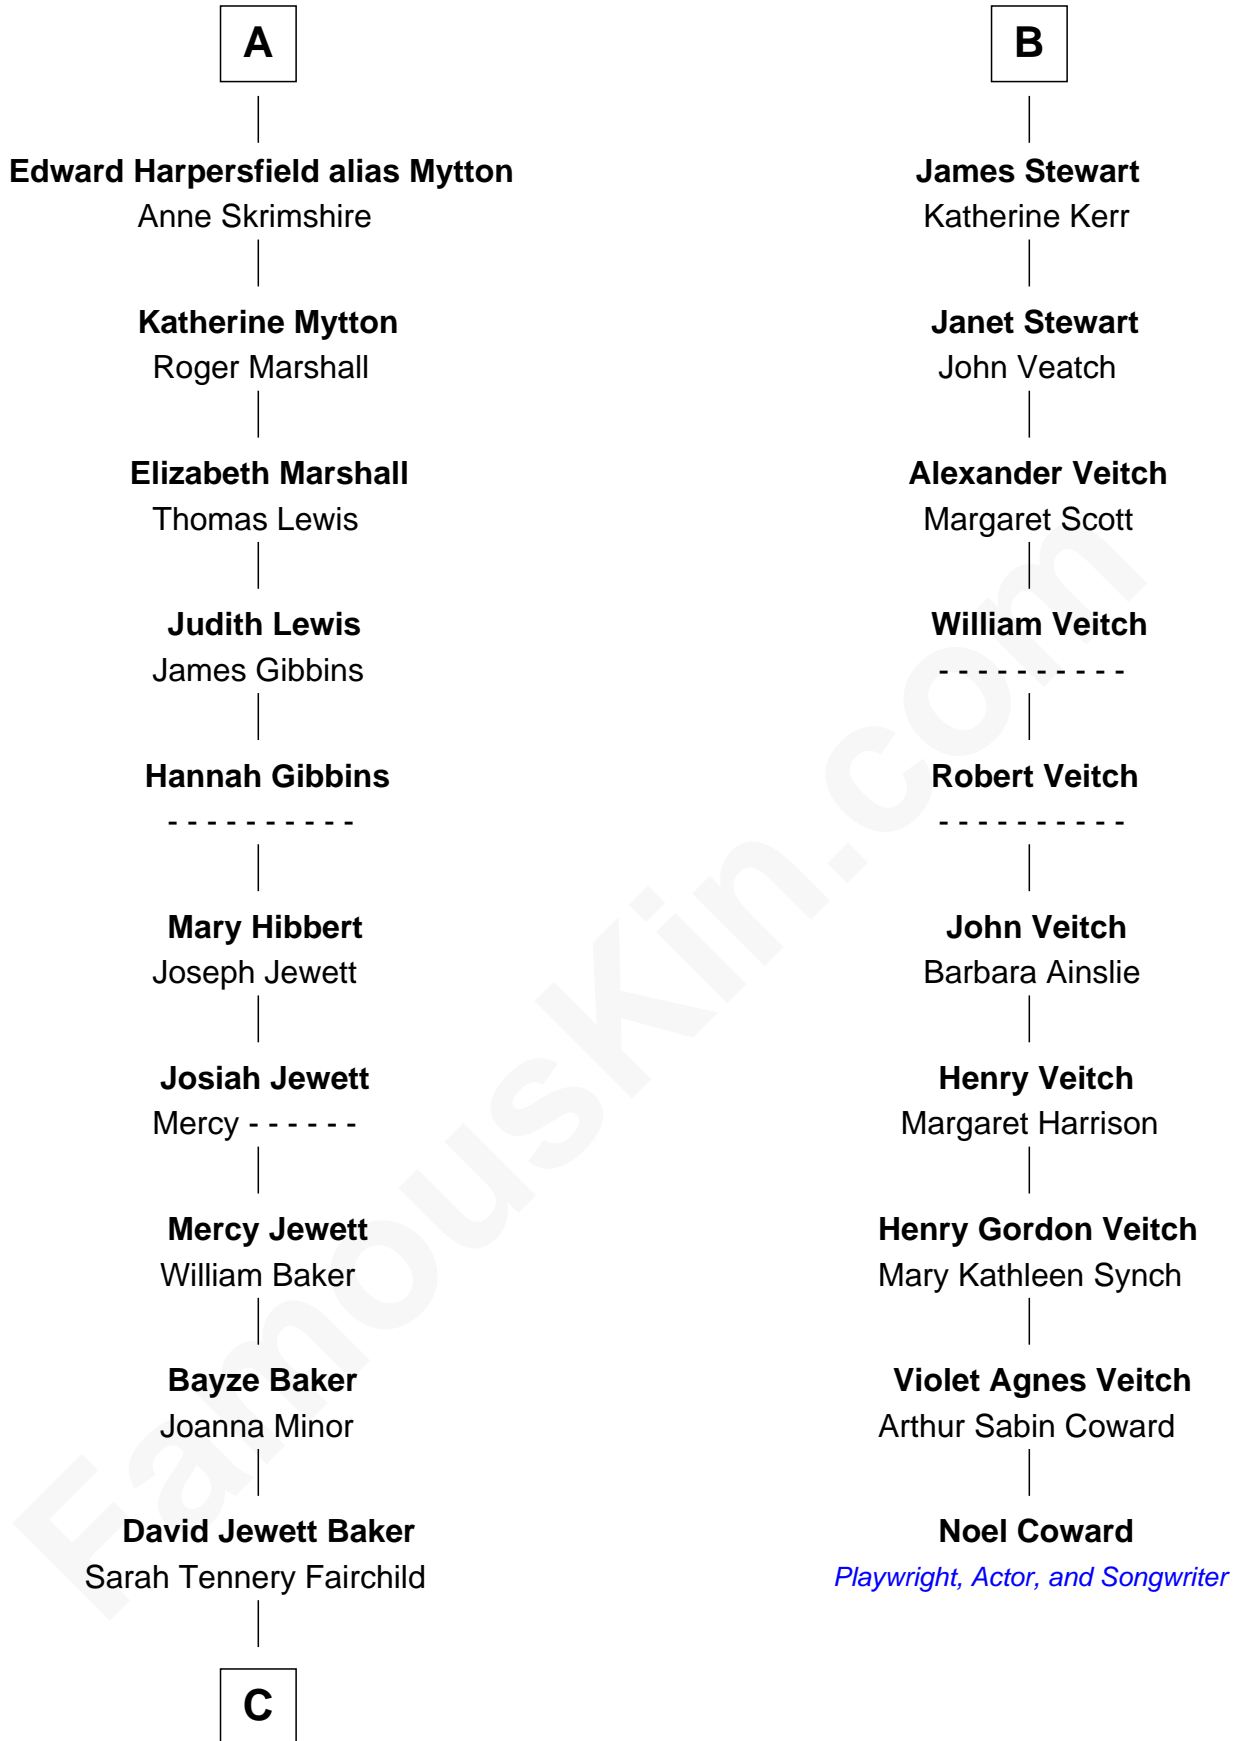

FamousKin.com

Relationship Chart of

Chevy Chase

Comedian, Actor and Writer

16th cousin 5 times removed of

Noel Coward

Playwright, Actor, and Songwriter

Edmund Fitzalan

Alice de Warenne

C

—
Sarah Tennery Baker

Col. Lyne Shackelford Metcalfe

—
Grace Metcalfe

Charles Denison Chase

—
Edward Leigh Chase

Mabel Penrose Tinsley