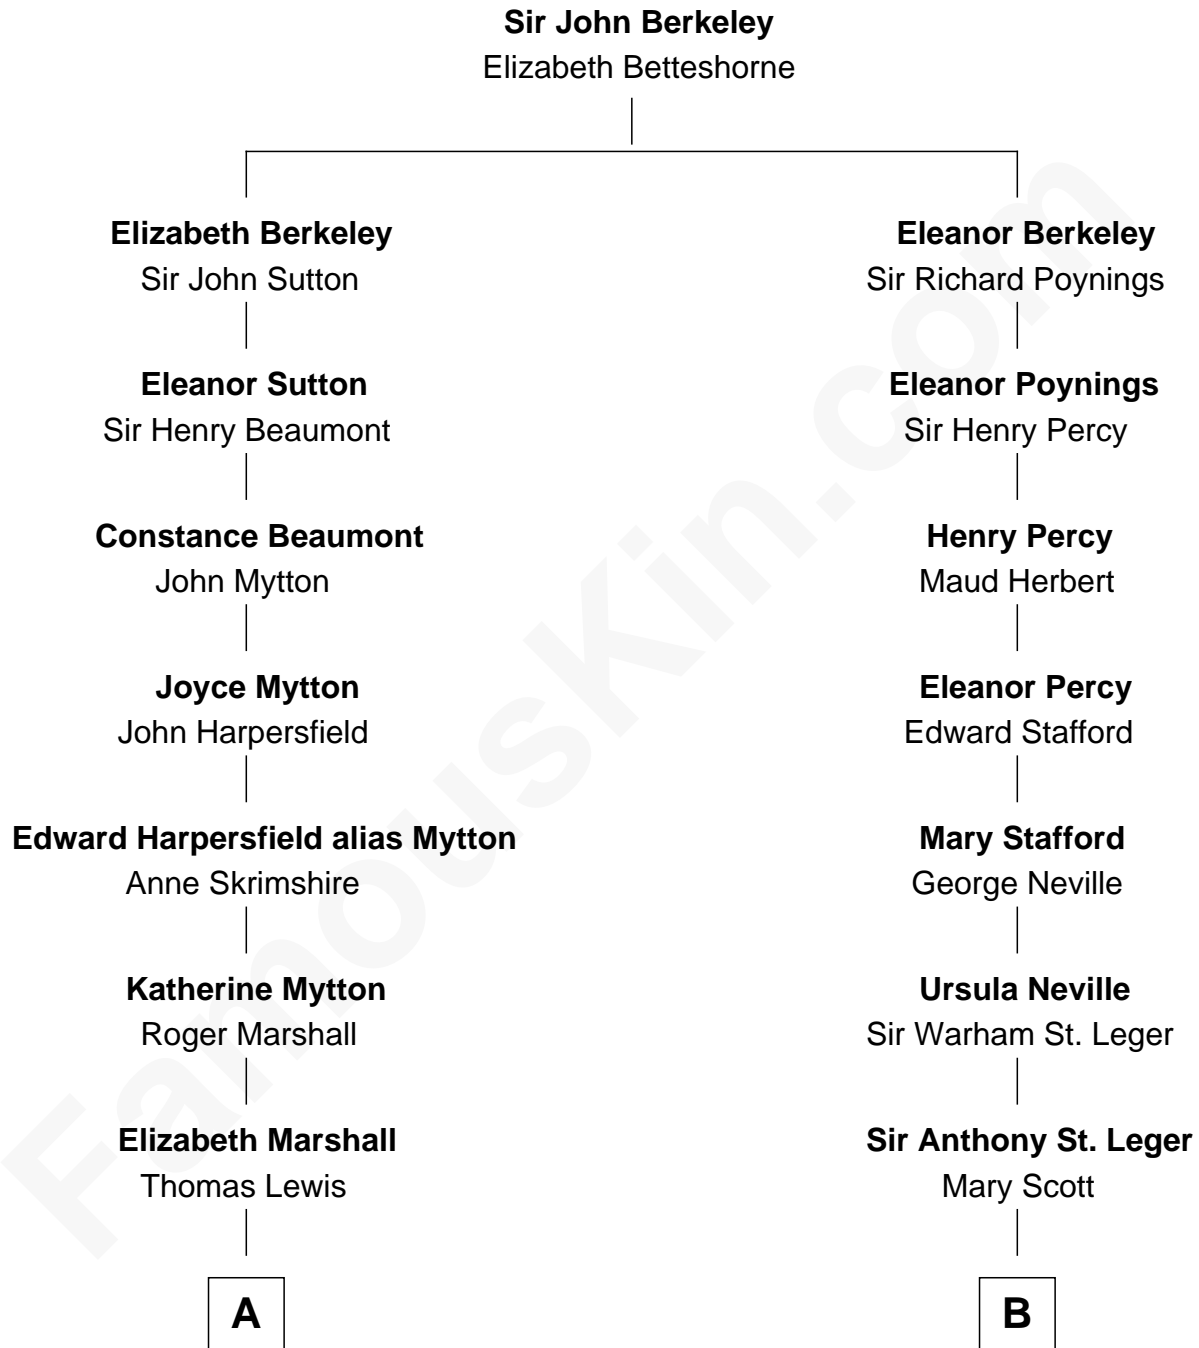

FamousKin.com

Relationship Chart of

Chevy Chase

Comedian, Actor and Writer

17th cousin 1 time removed of

Admiral Richard Byrd

Polar Explorer

C