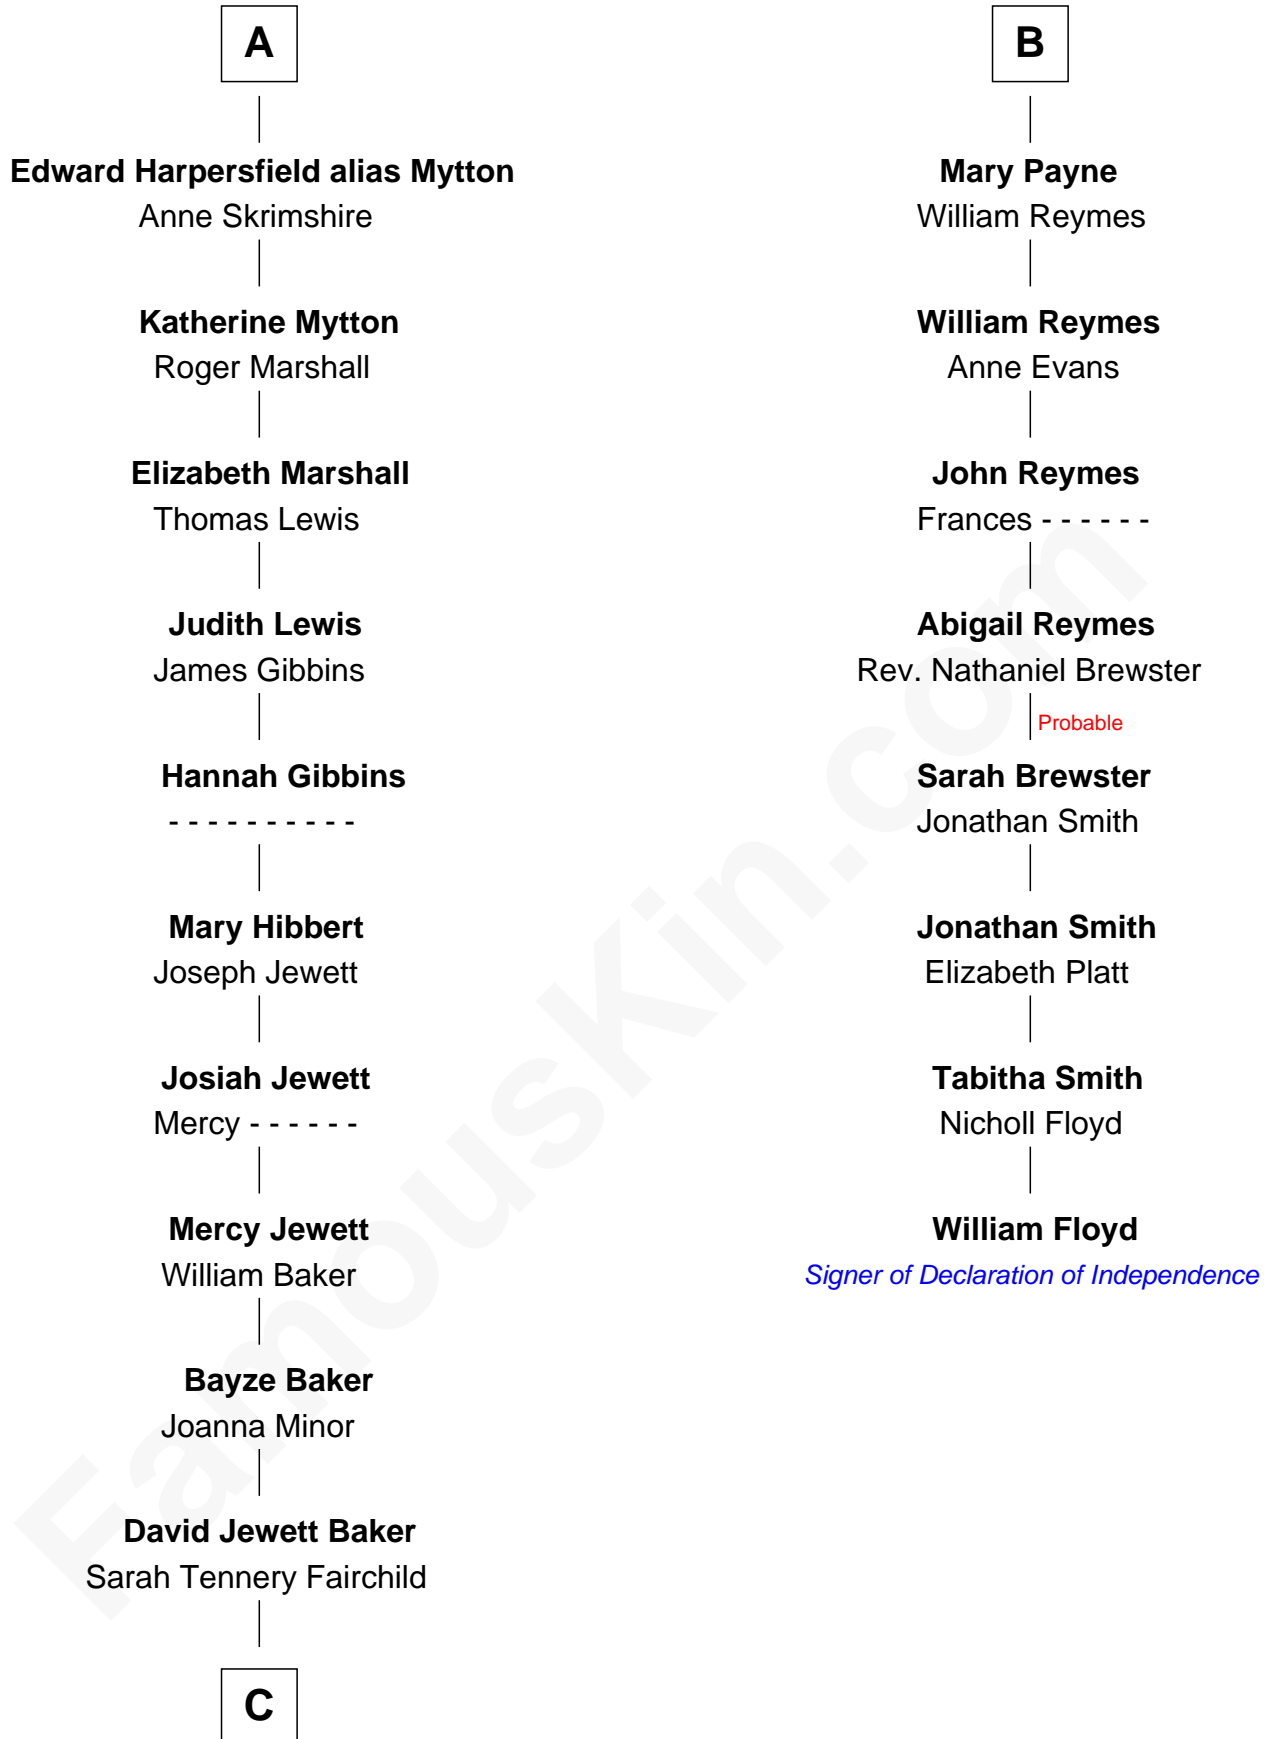

## Relationship Chart of

### Chevy Chase

Comedian, Actor and Writer

14th cousin 7 times removed of

### William Floyd

Signer of the Declaration of Independence

**C**

—  
**Sarah Tennery Baker**

Col. Lyne Shackelford Metcalfe

—  
**Grace Metcalfe**

Charles Denison Chase

—  
**Edward Leigh Chase**