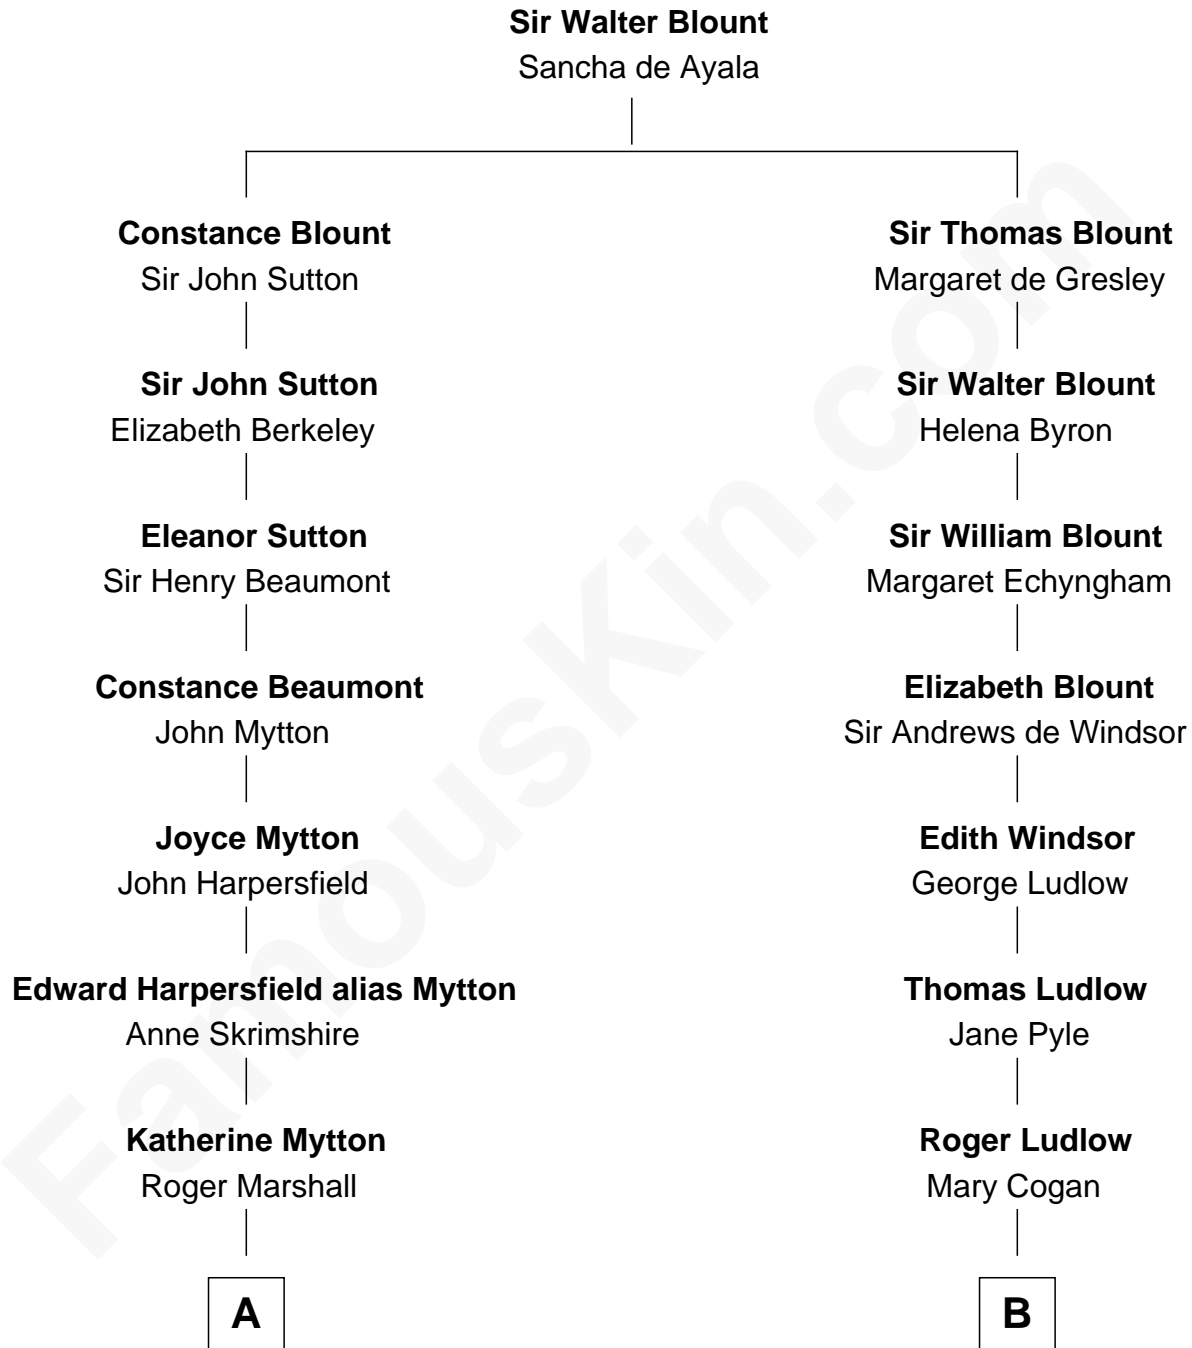

FamousKin.com

Relationship Chart of

Chevy Chase

Comedian, Actor and Writer

10th cousin 9 times removed of

Caleb Brewster

Member of the Culper Spy Ring during the American Revolution

C

—
Edward Leigh Chase
Mabel Penrose Tinsley

—
Edward Tinsley Chase
Cathalene Parker Browning

—
Chevy Chase
Comedian, Actor and Writer

FamousKin.com