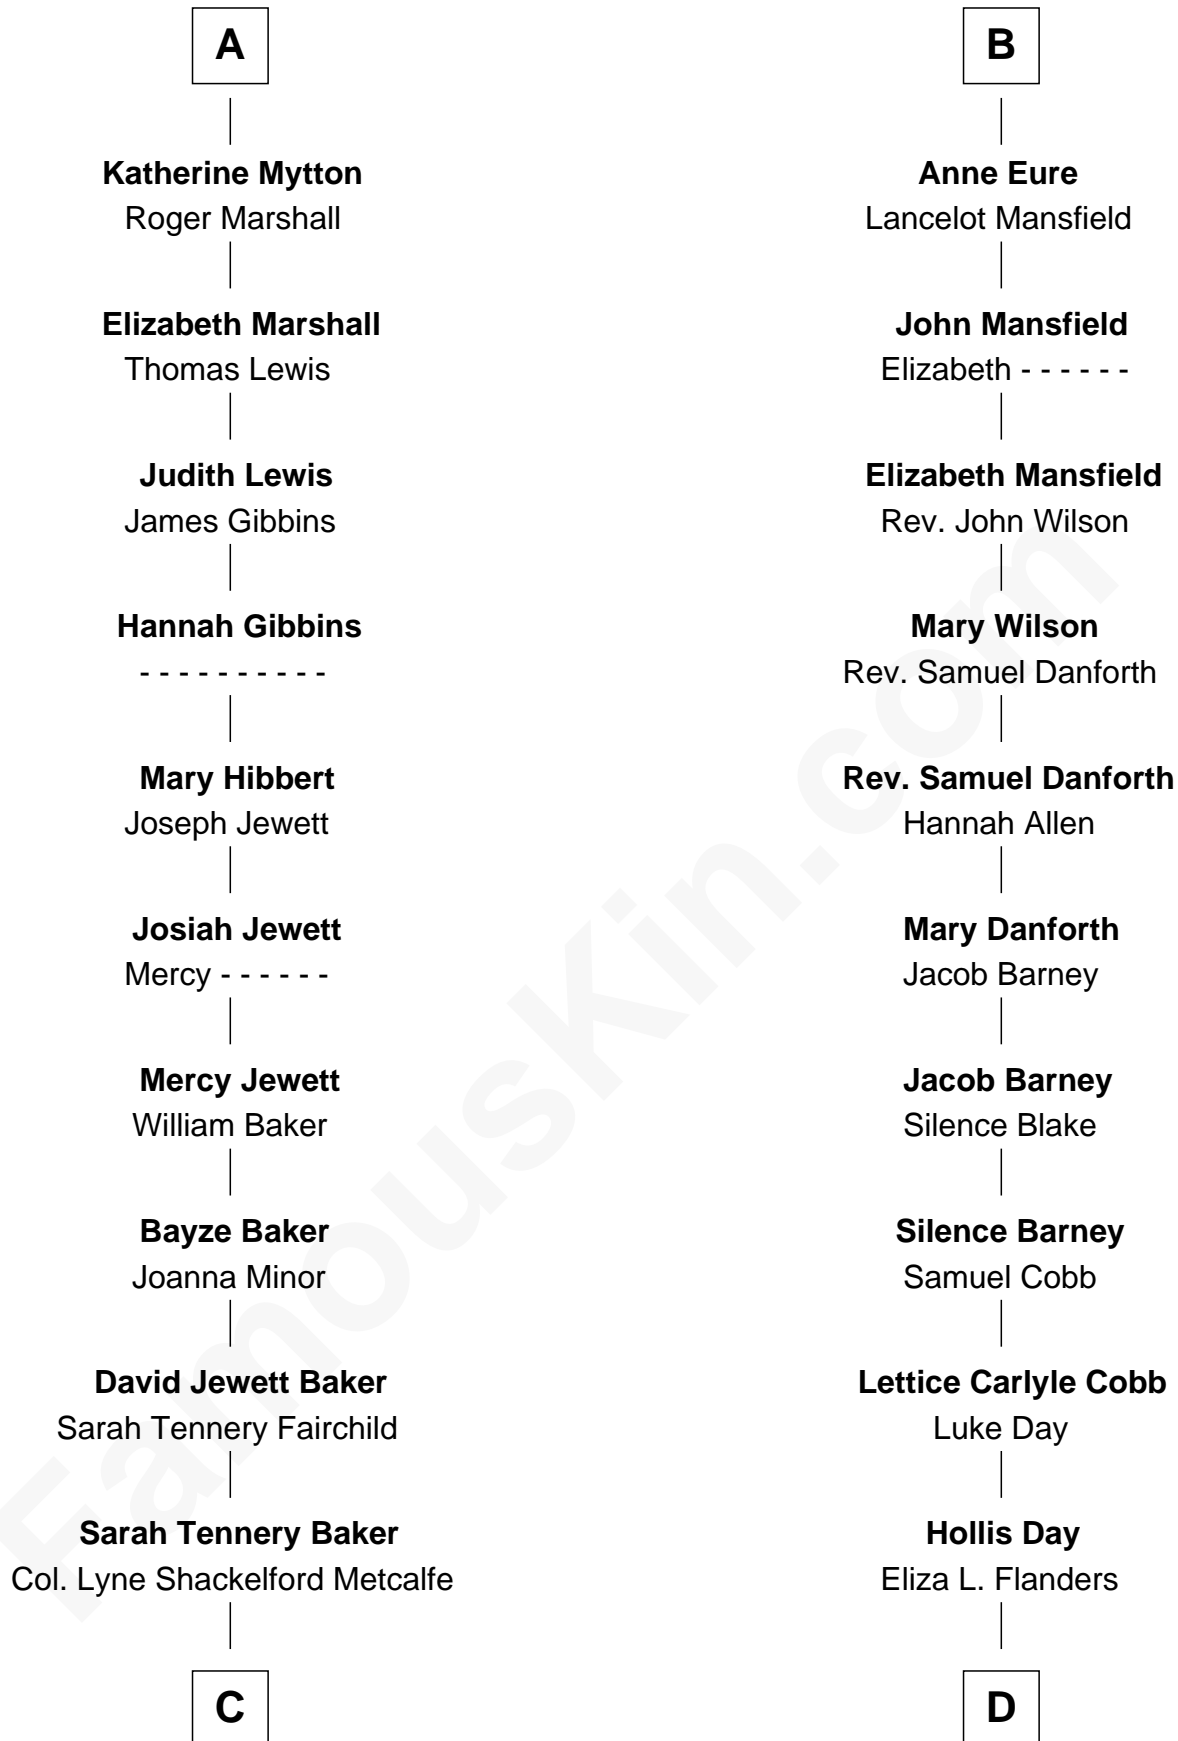

FamousKin.com

Relationship Chart of

Chevy Chase

Comedian, Actor and Writer

19th cousin 1 time removed of

Sandra Day O'Connor

First Female U.S. Supreme Court Justice

C

Grace Metcalfe
Charles Denison Chase

Edward Leigh Chase
Mabel Penrose Tinsley

Edward Tinsley Chase
Cathalene Parker Browning

Chevy Chase
Comedian, Actor and Writer

D

Henry Clay Day
Alice Edith Hilton

Henry R. Day
Ada Mae Wilkey