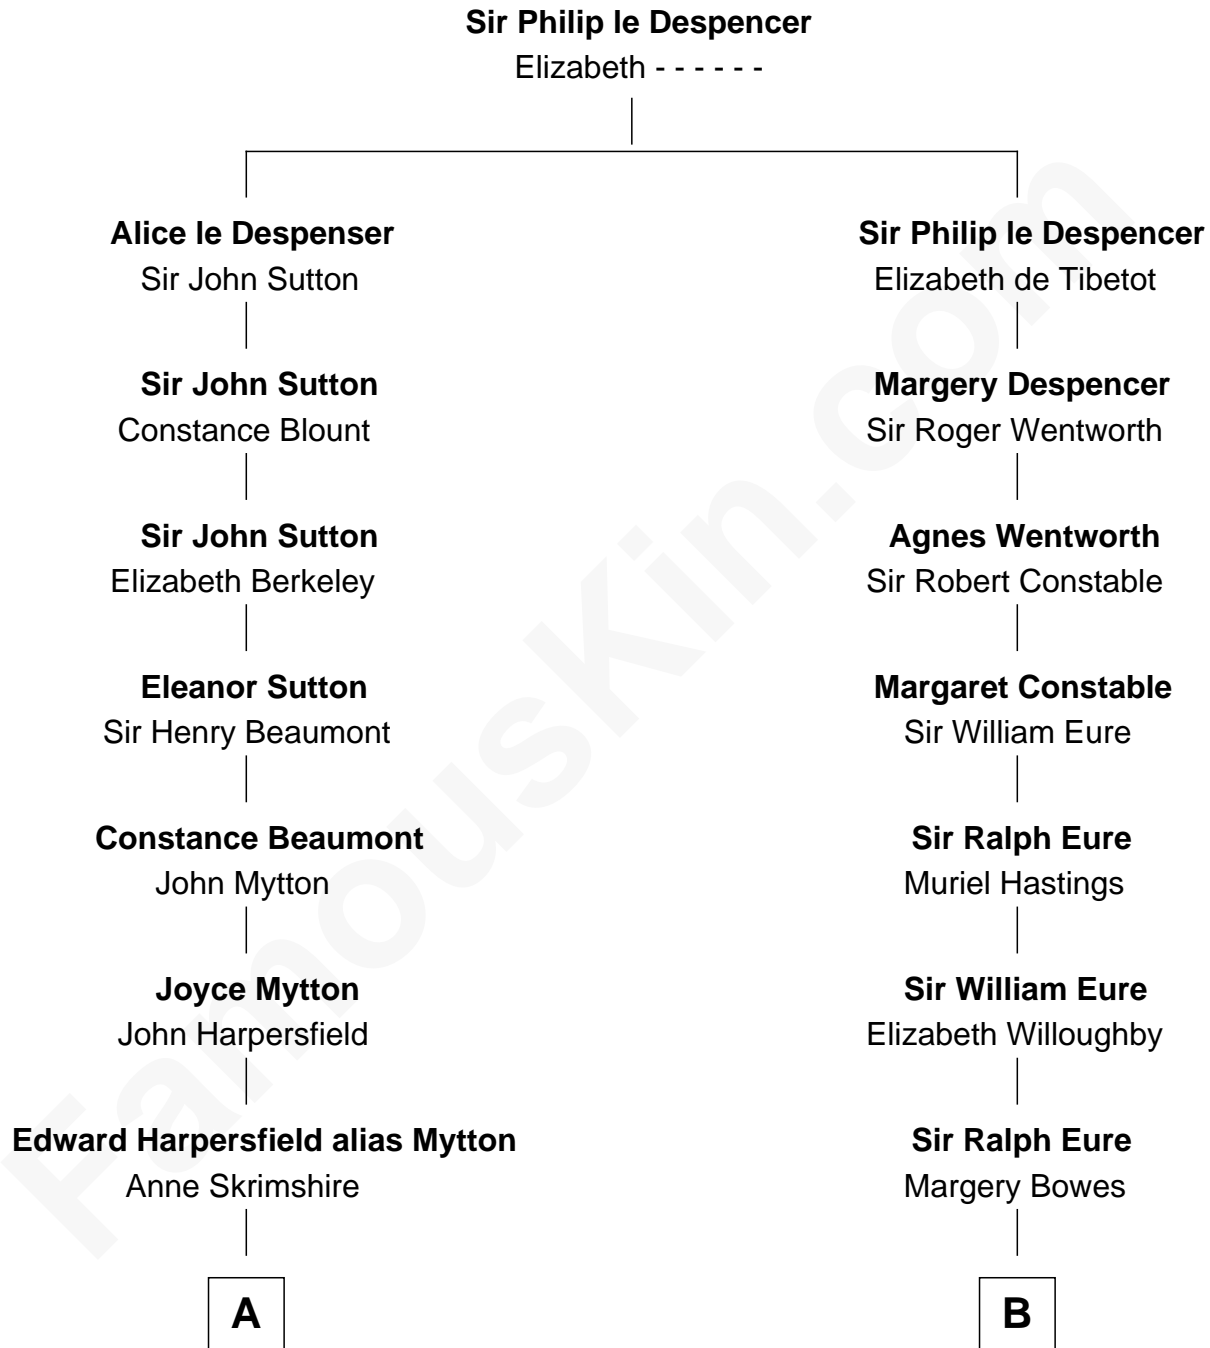

FamousKin.com

Relationship Chart of

Chevy Chase

Comedian, Actor and Writer

19th cousin 1 time removed of

Sandra Day O'Connor

First Female U.S. Supreme Court Justice

C

Grace Metcalfe
Charles Denison Chase

Edward Leigh Chase
Mabel Penrose Tinsley

Edward Tinsley Chase
Cathalene Parker Browning

Chevy Chase
Comedian, Actor and Writer

D

Henry Clay Day
Alice Edith Hilton

Henry R. Day
Ada Mae Wilkey

Sandra Day O'Connor
U.S. Supreme Court Justice