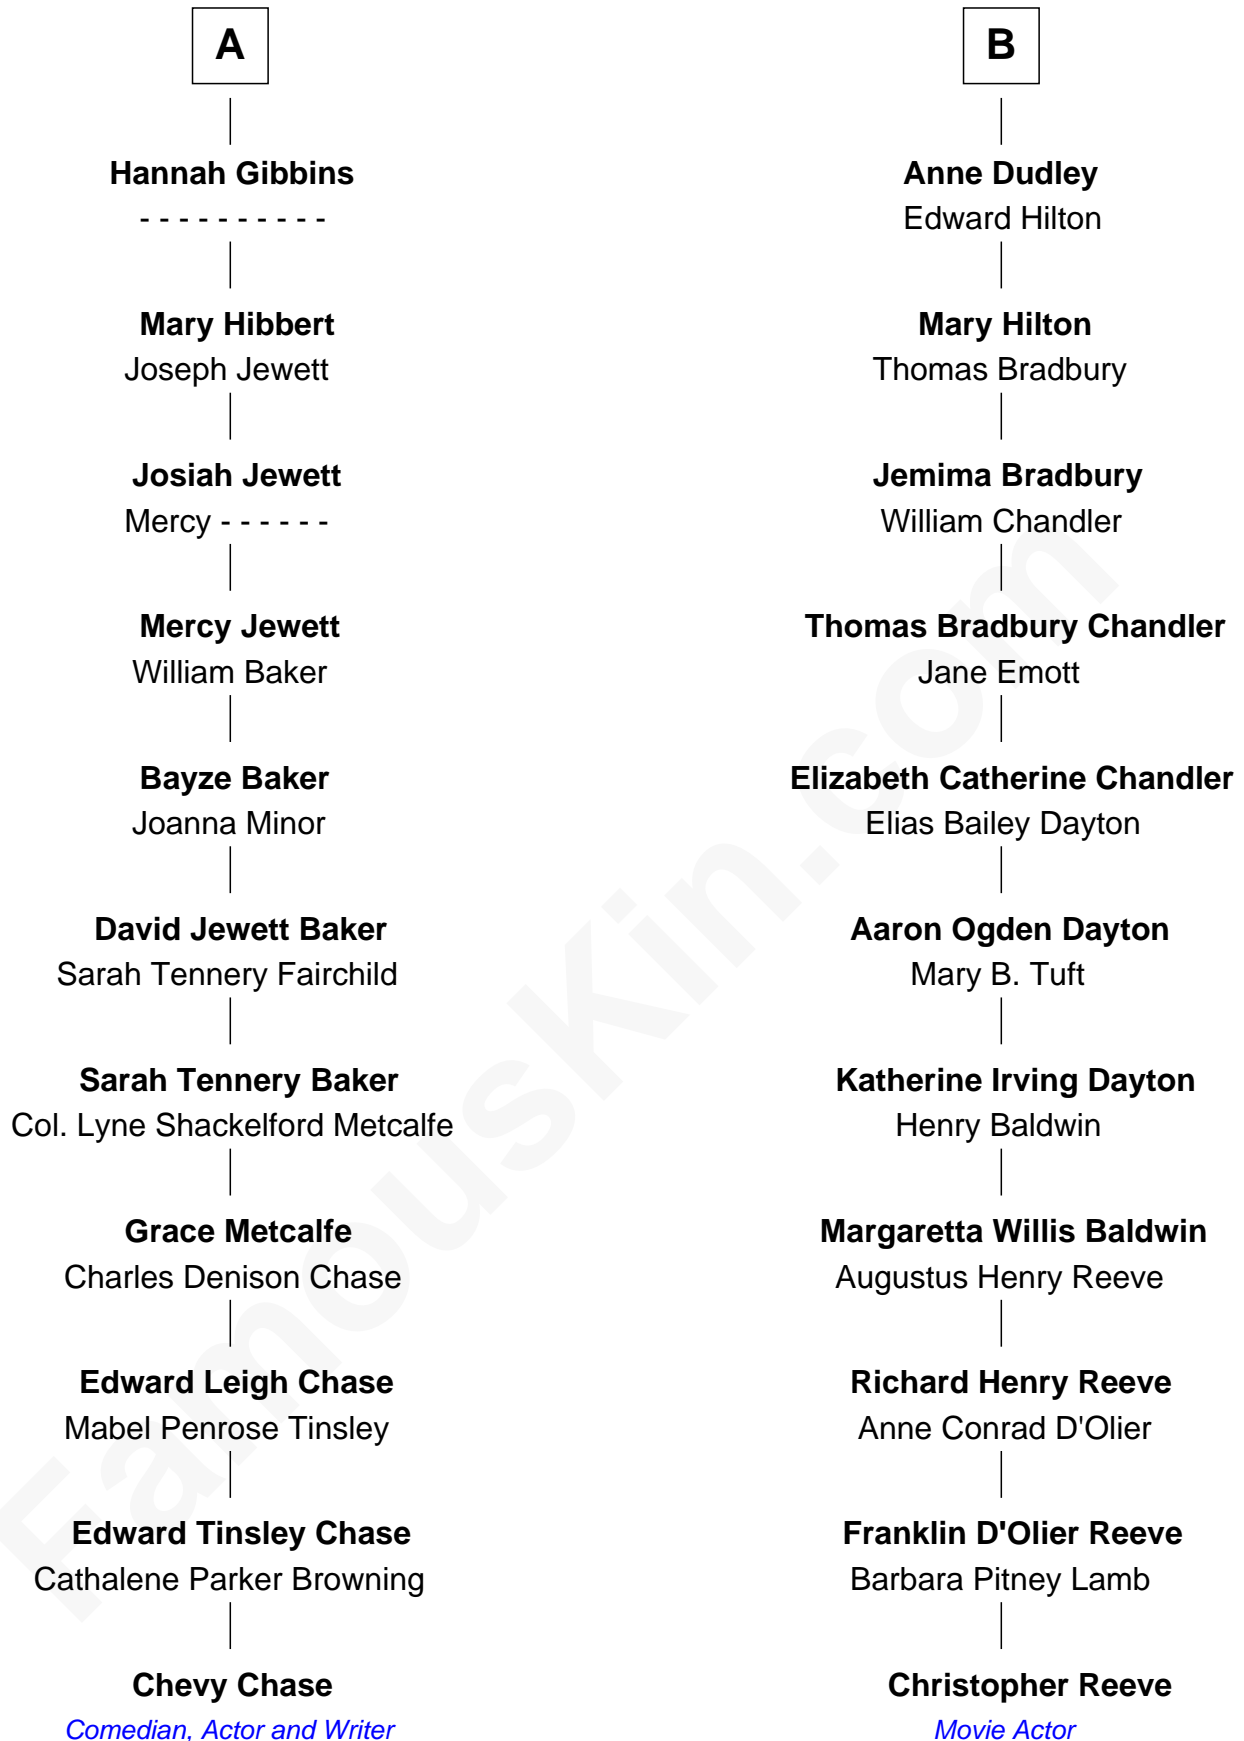

# FamousKin.com Relationship Chart of

**Chevy Chase**

*Comedian, Actor and Writer*

17th cousin of

**Christopher Reeve**

*Movie Actor*

Chevy Chase photo by [Alan Light](#) (CC BY 2.0)

Christopher Reeve photo by [Jbfranke](#) (CC BY-SA 3.0)