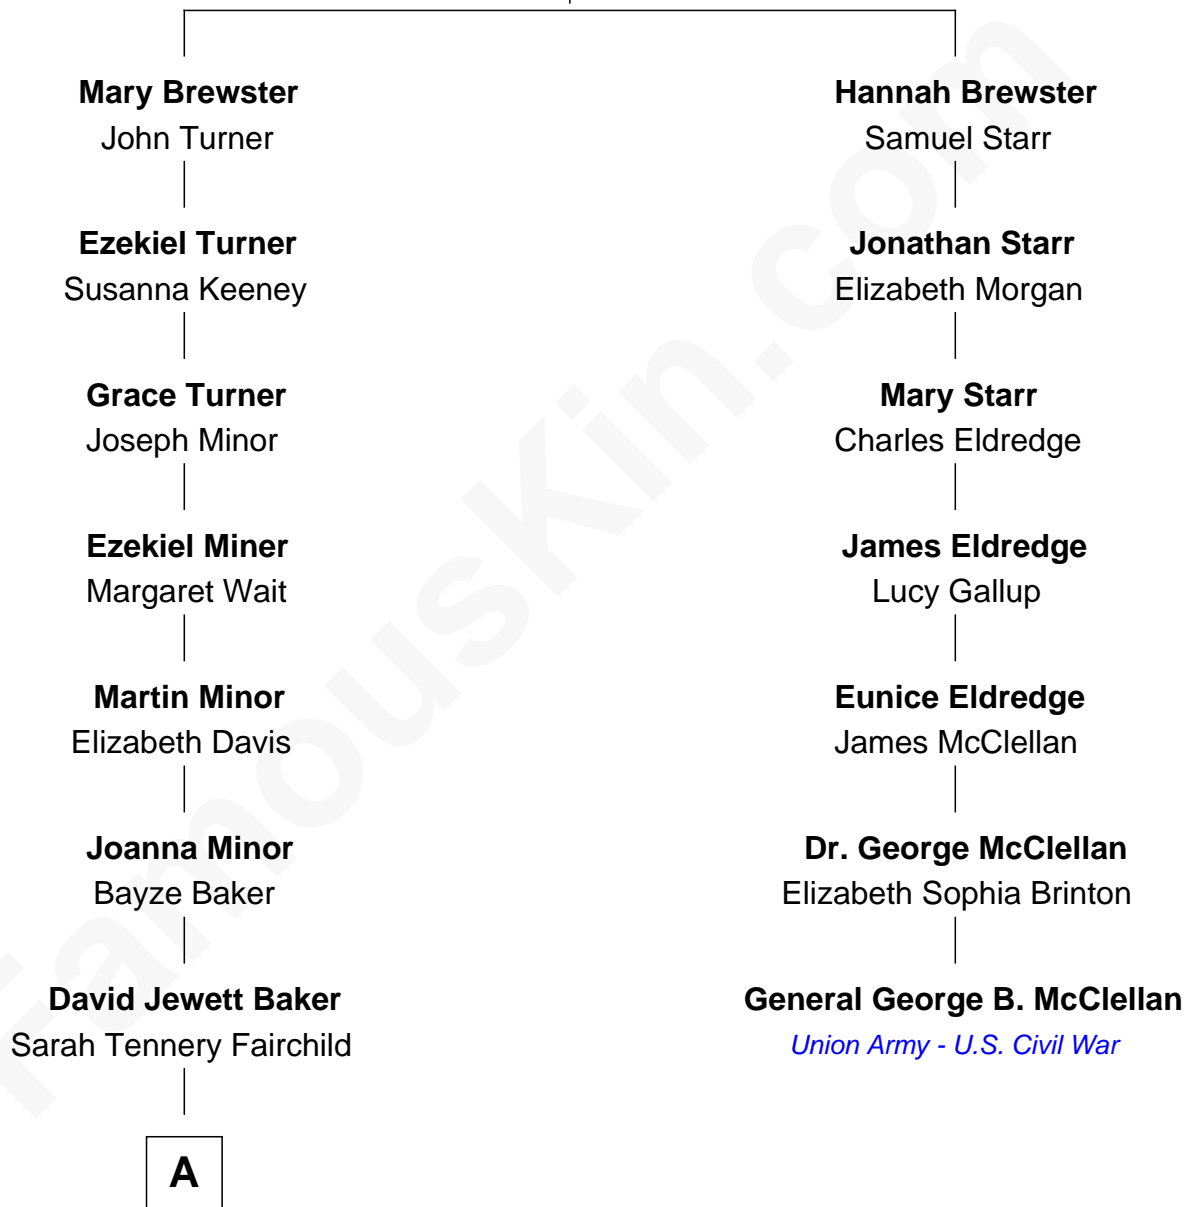

FamousKin.com

Relationship Chart of

Chevy Chase

Comedian, Actor and Writer

6th cousin 5 times removed of

General George B. McClellan

Union Army - U.S. Civil War

Jonathan Brewster

Lucretia Oldham

A

—
Sarah Tennery Baker

Col. Lyne Shackelford Metcalfe

—
Grace Metcalfe

Charles Denison Chase

—
Edward Leigh Chase

Mabel Penrose Tinsley