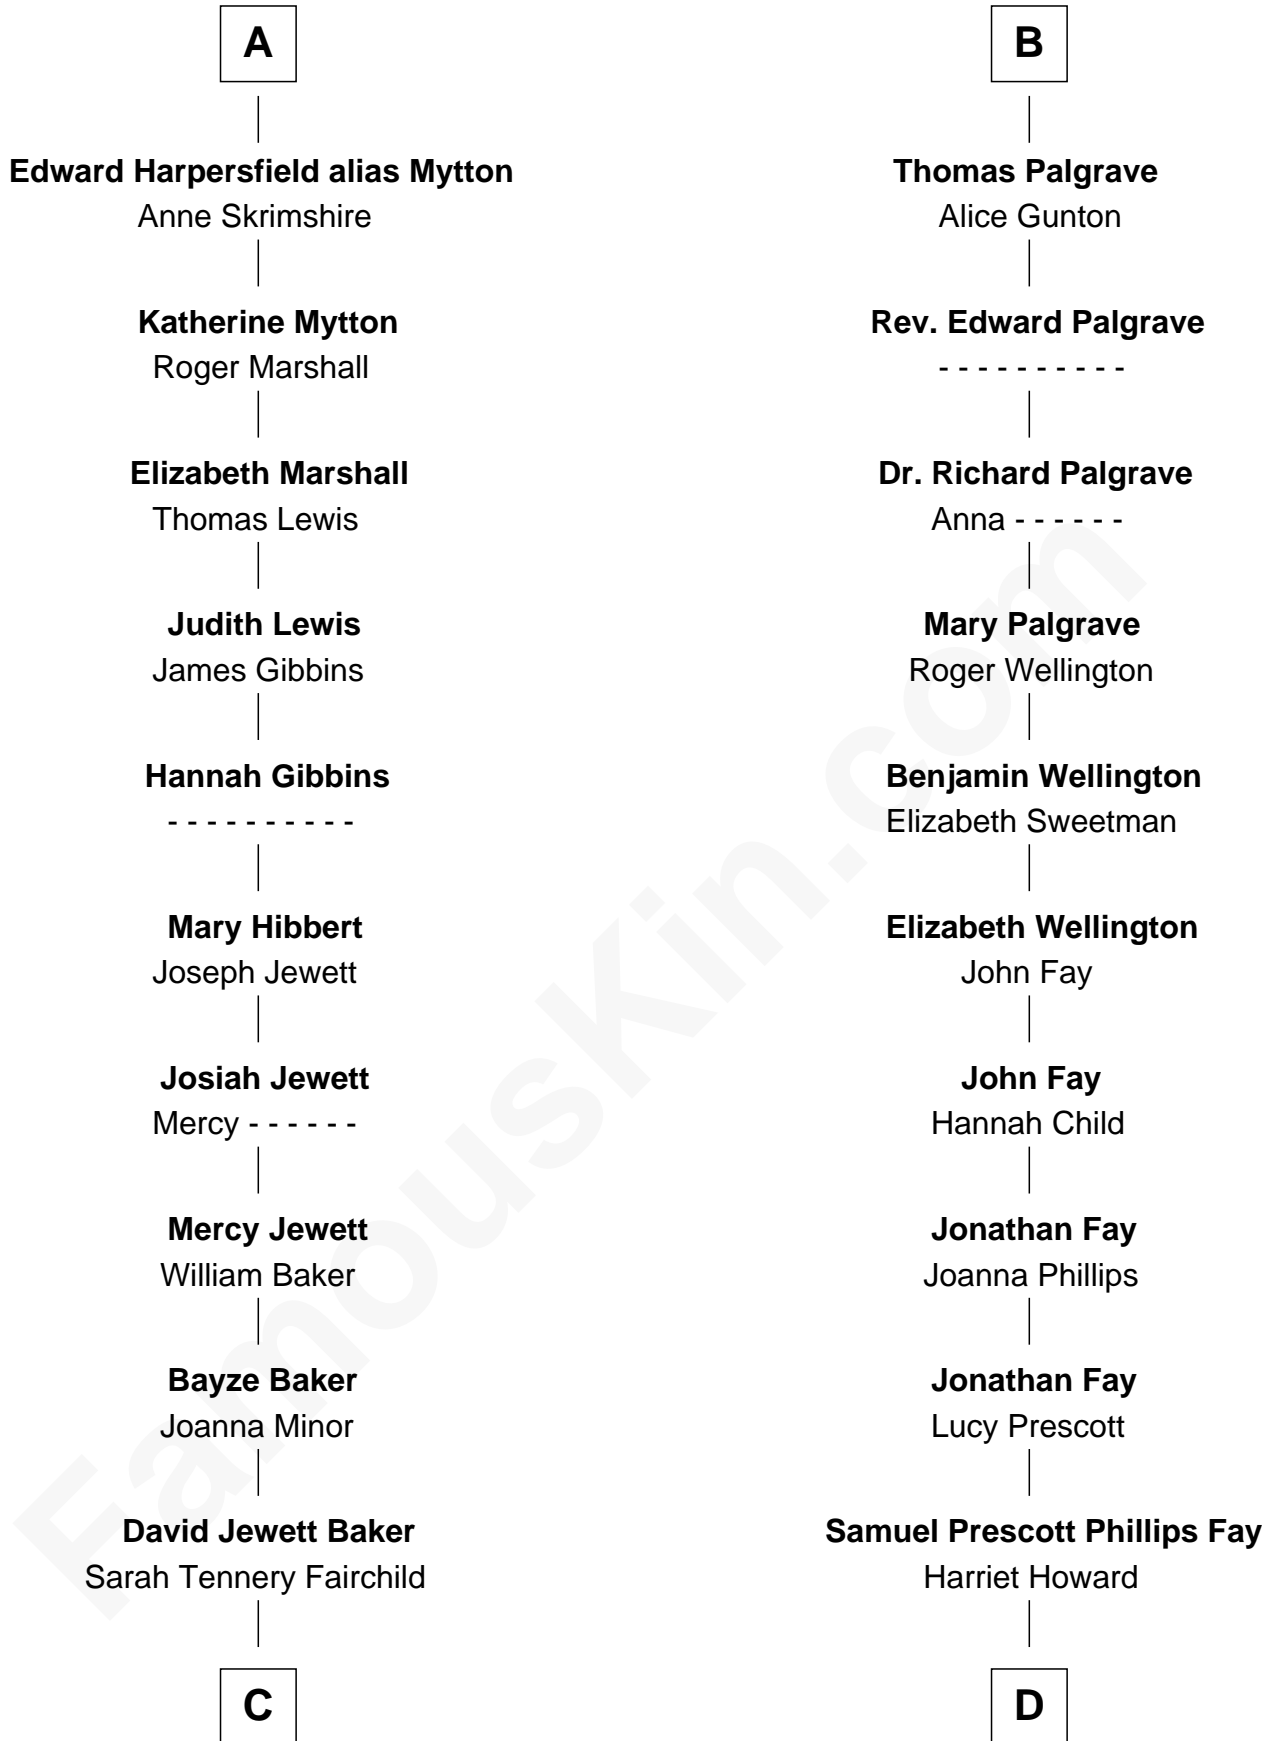

FamousKin.com Relationship Chart of

Chevy Chase

Comedian, Actor and Writer

21st cousin of

George H. W. Bush

41st U.S. President

Edmund Fitzalan

Alice de Warenne

C

Sarah Tennery Baker
Col. Lyne Shackelford Metcalfe

Grace Metcalfe
Charles Denison Chase

Edward Leigh Chase
Mabel Penrose Tinsley

Edward Tinsley Chase
Cathalene Parker Browning

Chevy Chase
Comedian, Actor and Writer

D

Samuel Howard Fay
Susan Montfort Shellman

Harriet Eleanor Fay
Rev. James Smith Bush

Samuel Prescott Bush
Flora Sheldon

Prescott Sheldon Bush
Dorothy Wear Walker

George H. W. Bush
41st U.S. President