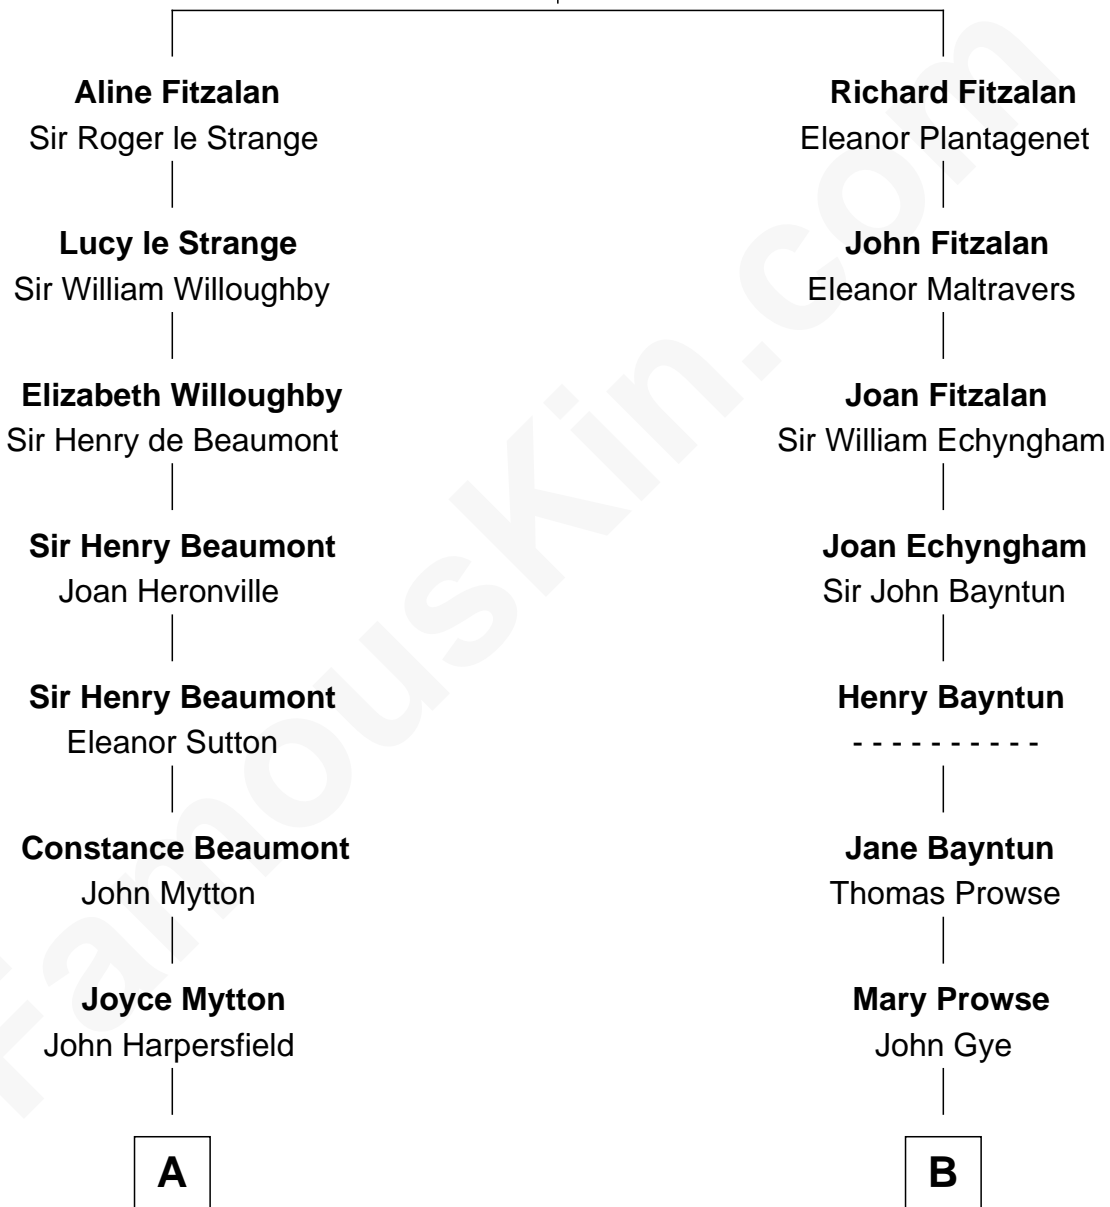

FamousKin.com

Relationship Chart of

Chevy Chase

Comedian, Actor and Writer

20th cousin 1 time removed of

George W. Bush
43rd U.S. President

Edmund Fitzalan
Alice de Warenne

C

Sarah Tennery Baker
Col. Lyne Shackelford Metcalfe

Grace Metcalfe
Charles Denison Chase

Edward Leigh Chase
Mabel Penrose Tinsley

Edward Tinsley Chase
Cathalene Parker Browning

Chevy Chase
Comedian, Actor and Writer

D

Scott Pierce
Mabel Marvin

Marvin Pierce
Pauline Robinson

Barbara Pierce
George Herbert Walker Bush

George W. Bush
43rd U.S. President