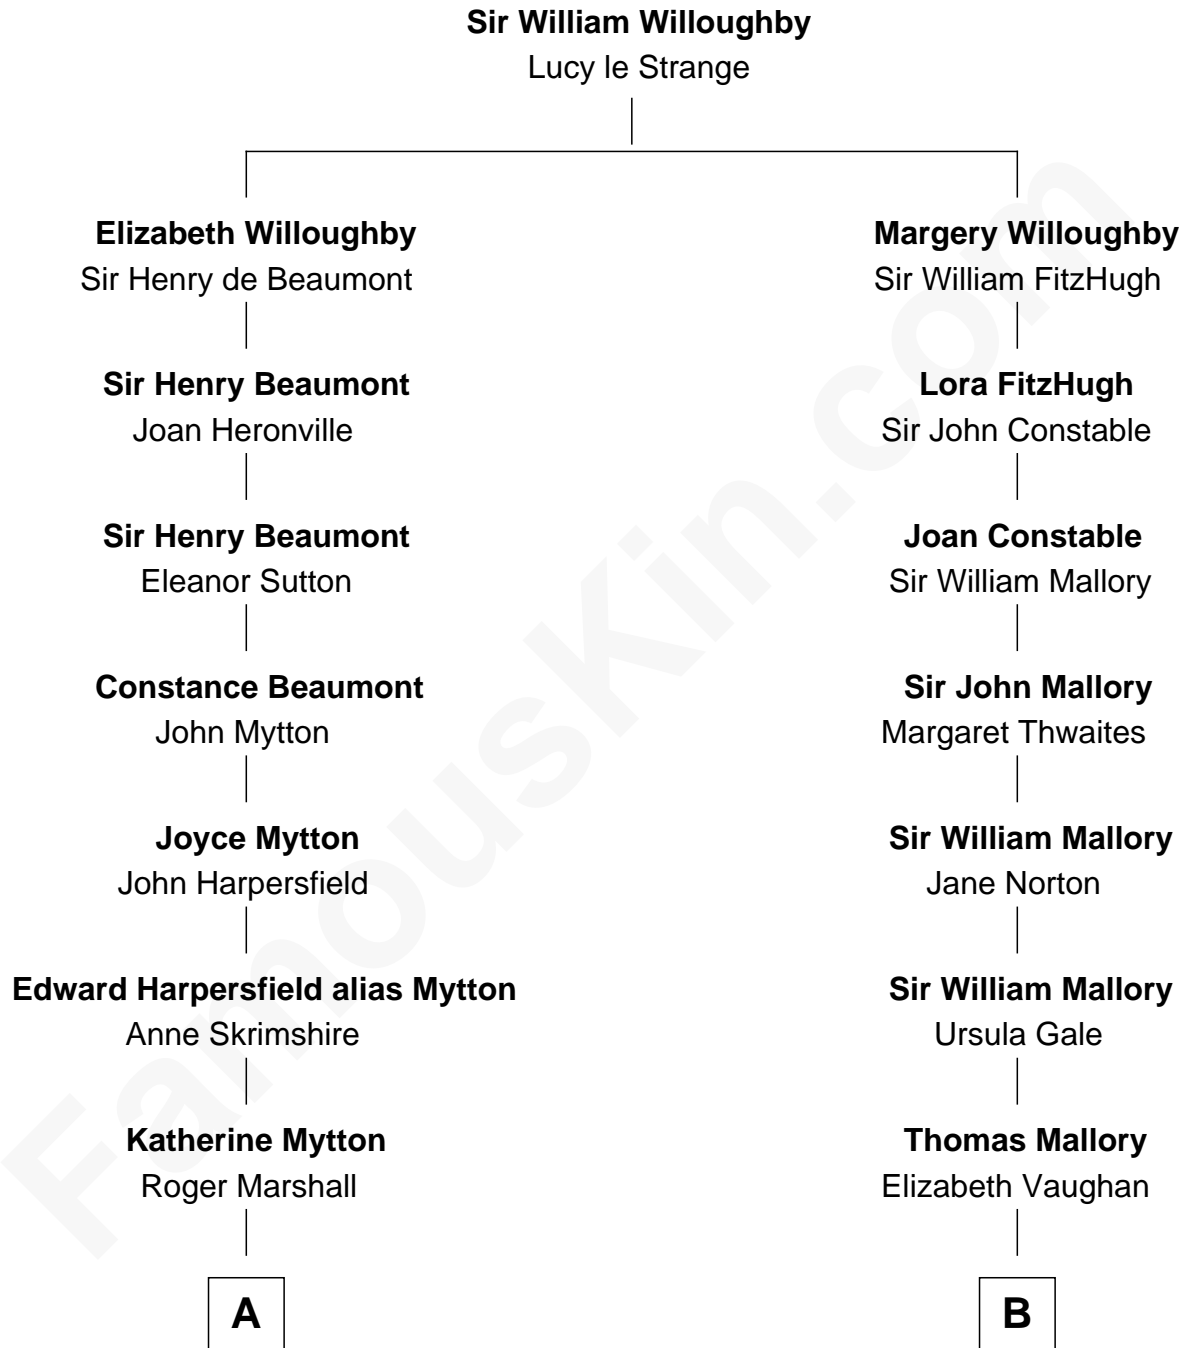

FamousKin.com
Relationship Chart of
Chevy Chase

Comedian, Actor and Writer

17th cousin 2 times removed of

Liza Minnelli

Singer and Actress

C

Edward Leigh Chase
Mabel Penrose Tinsley

Edward Tinsley Chase
Cathalene Parker Browning