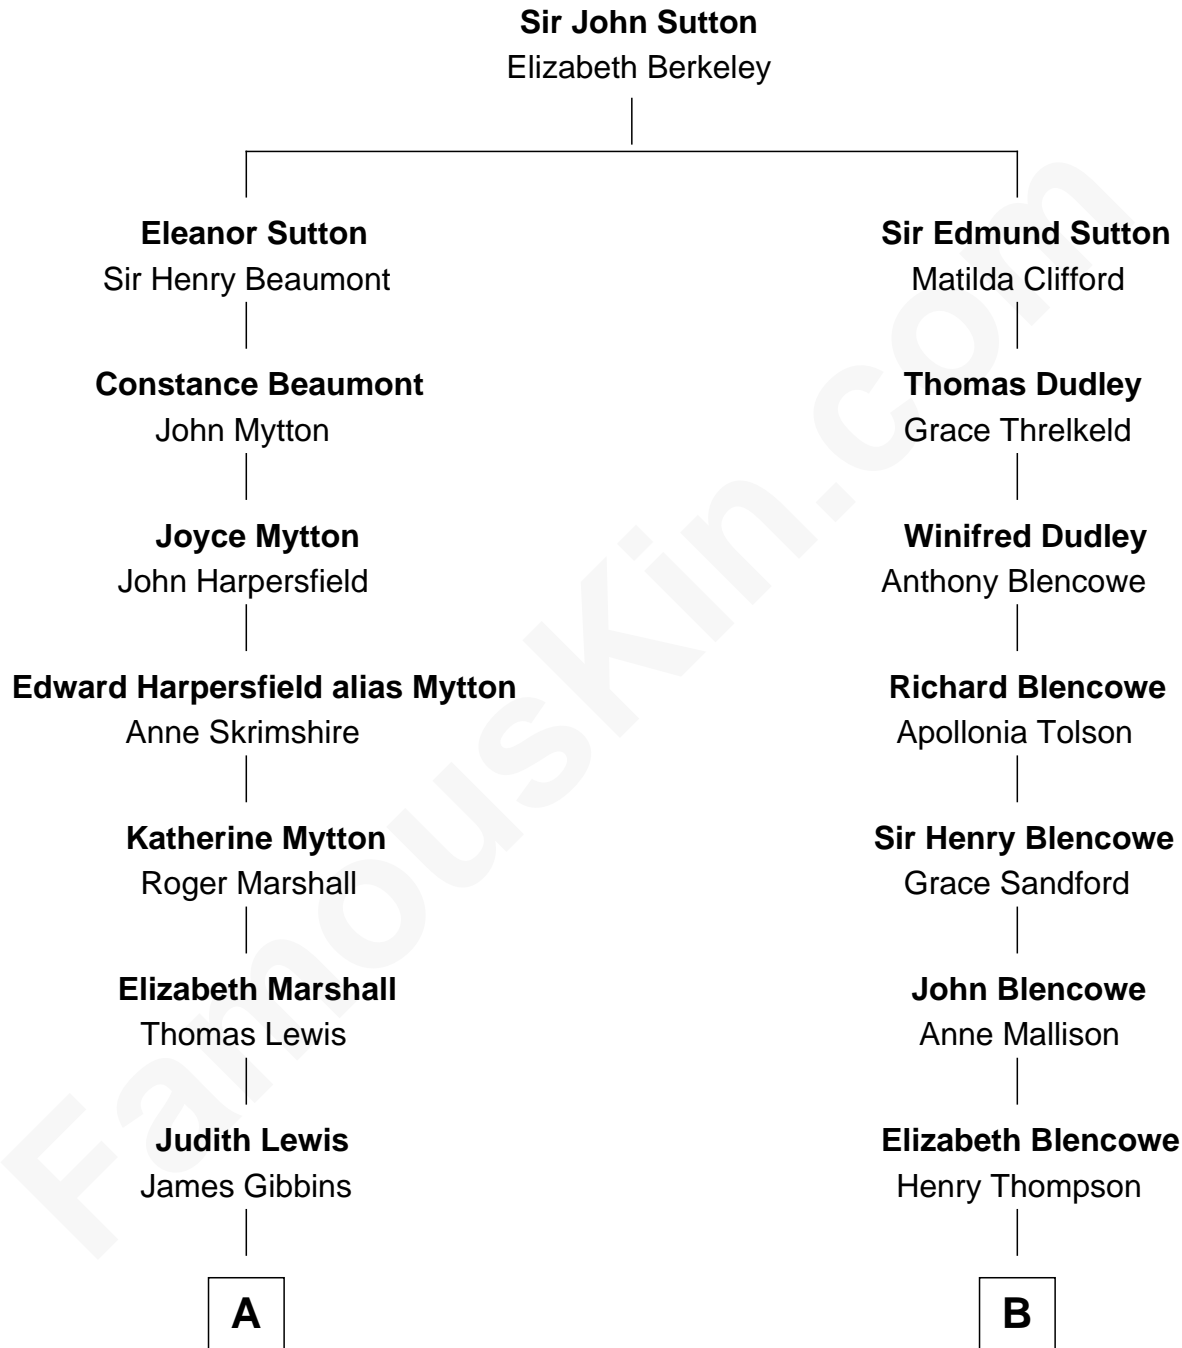

FamousKin.com

Relationship Chart of

Chevy Chase

Comedian, Actor and Writer

17th cousin 1 time removed of

Paris Hilton

Socialite and TV Personality

C