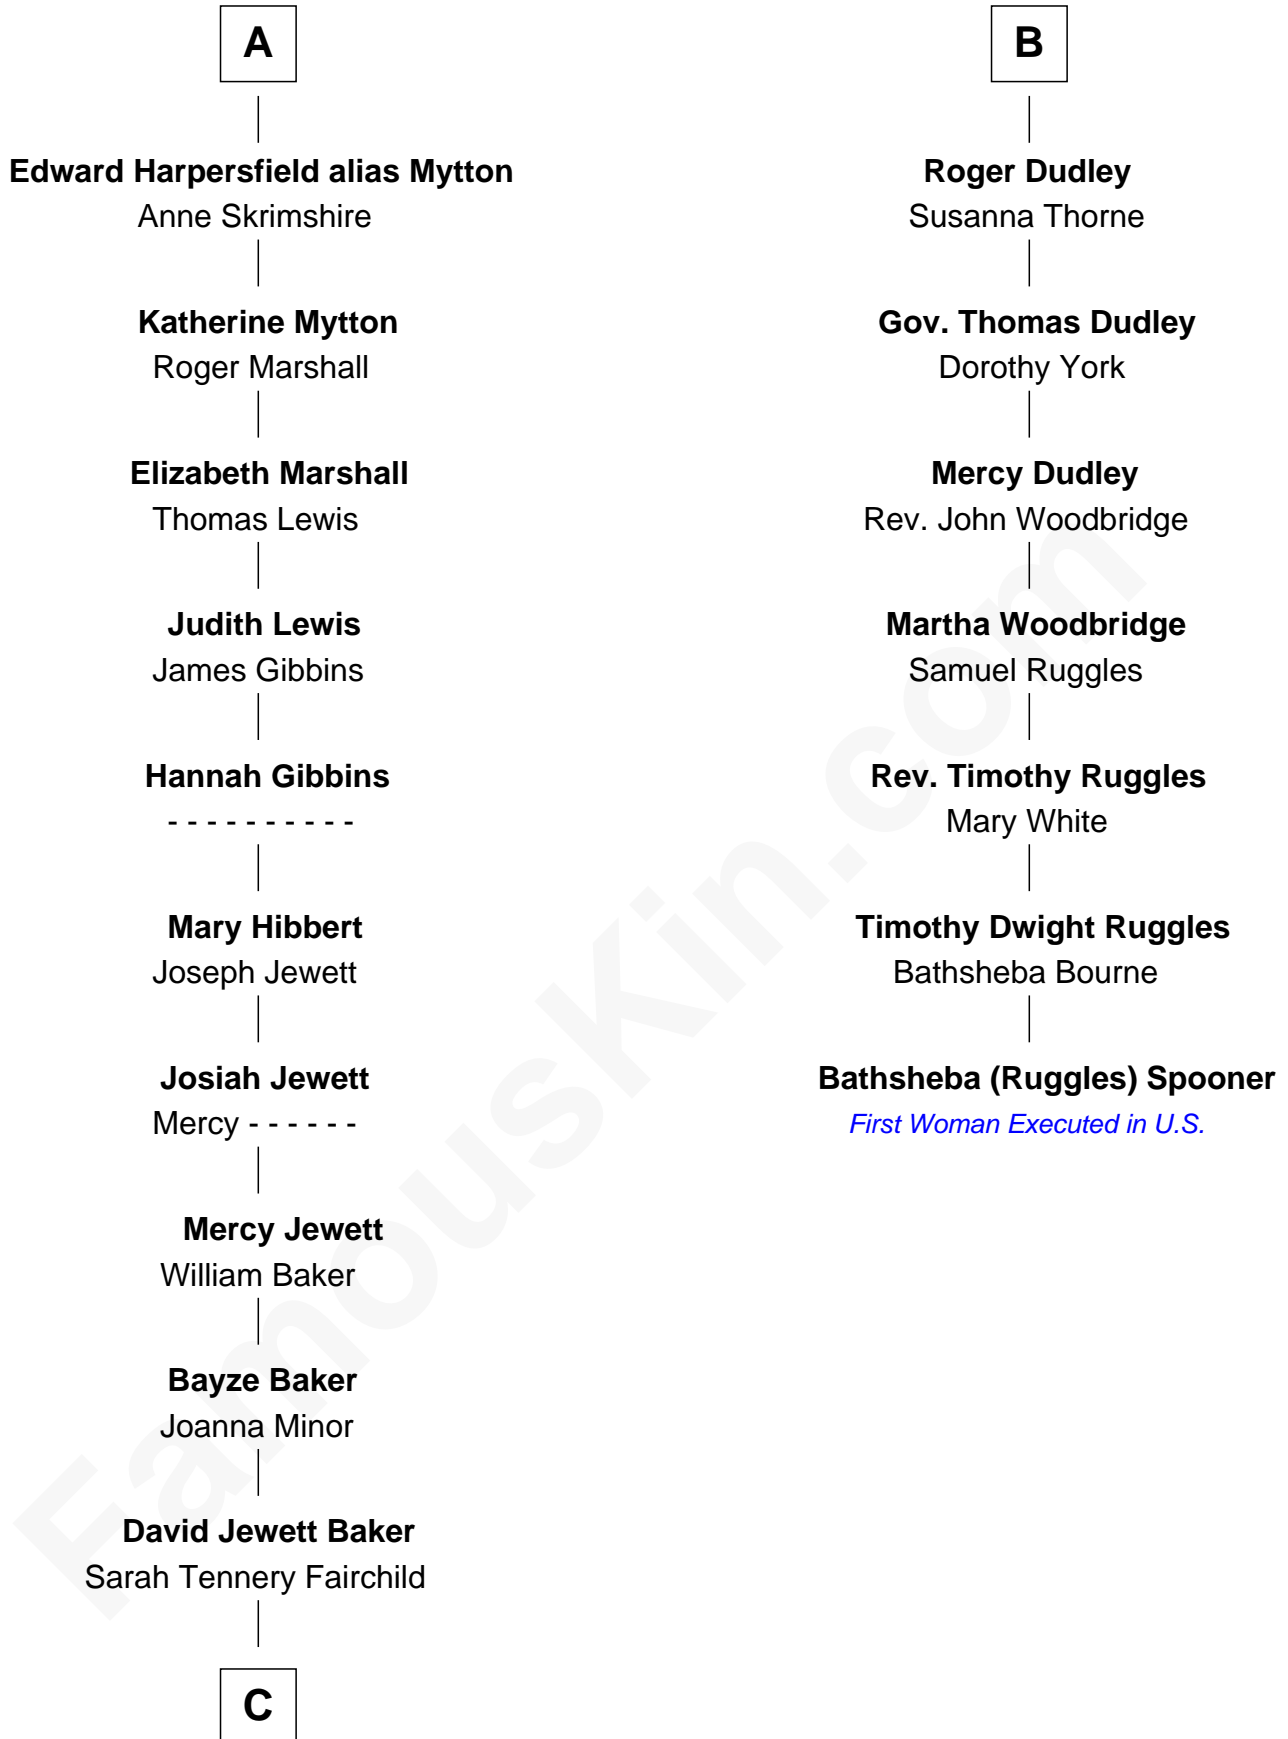

FamousKin.com

Relationship Chart of

Chevy Chase

Comedian, Actor and Writer

13th cousin 8 times removed of

Bathsheba (Ruggles) Spooner

First woman executed for murder in U.S. by non-British government

C

—
Sarah Tennery Baker

Col. Lyne Shackelford Metcalfe

—
Grace Metcalfe

Charles Denison Chase

—
Edward Leigh Chase

Mabel Penrose Tinsley

—
Edward Tinsley Chase

Cathalene Parker Browning