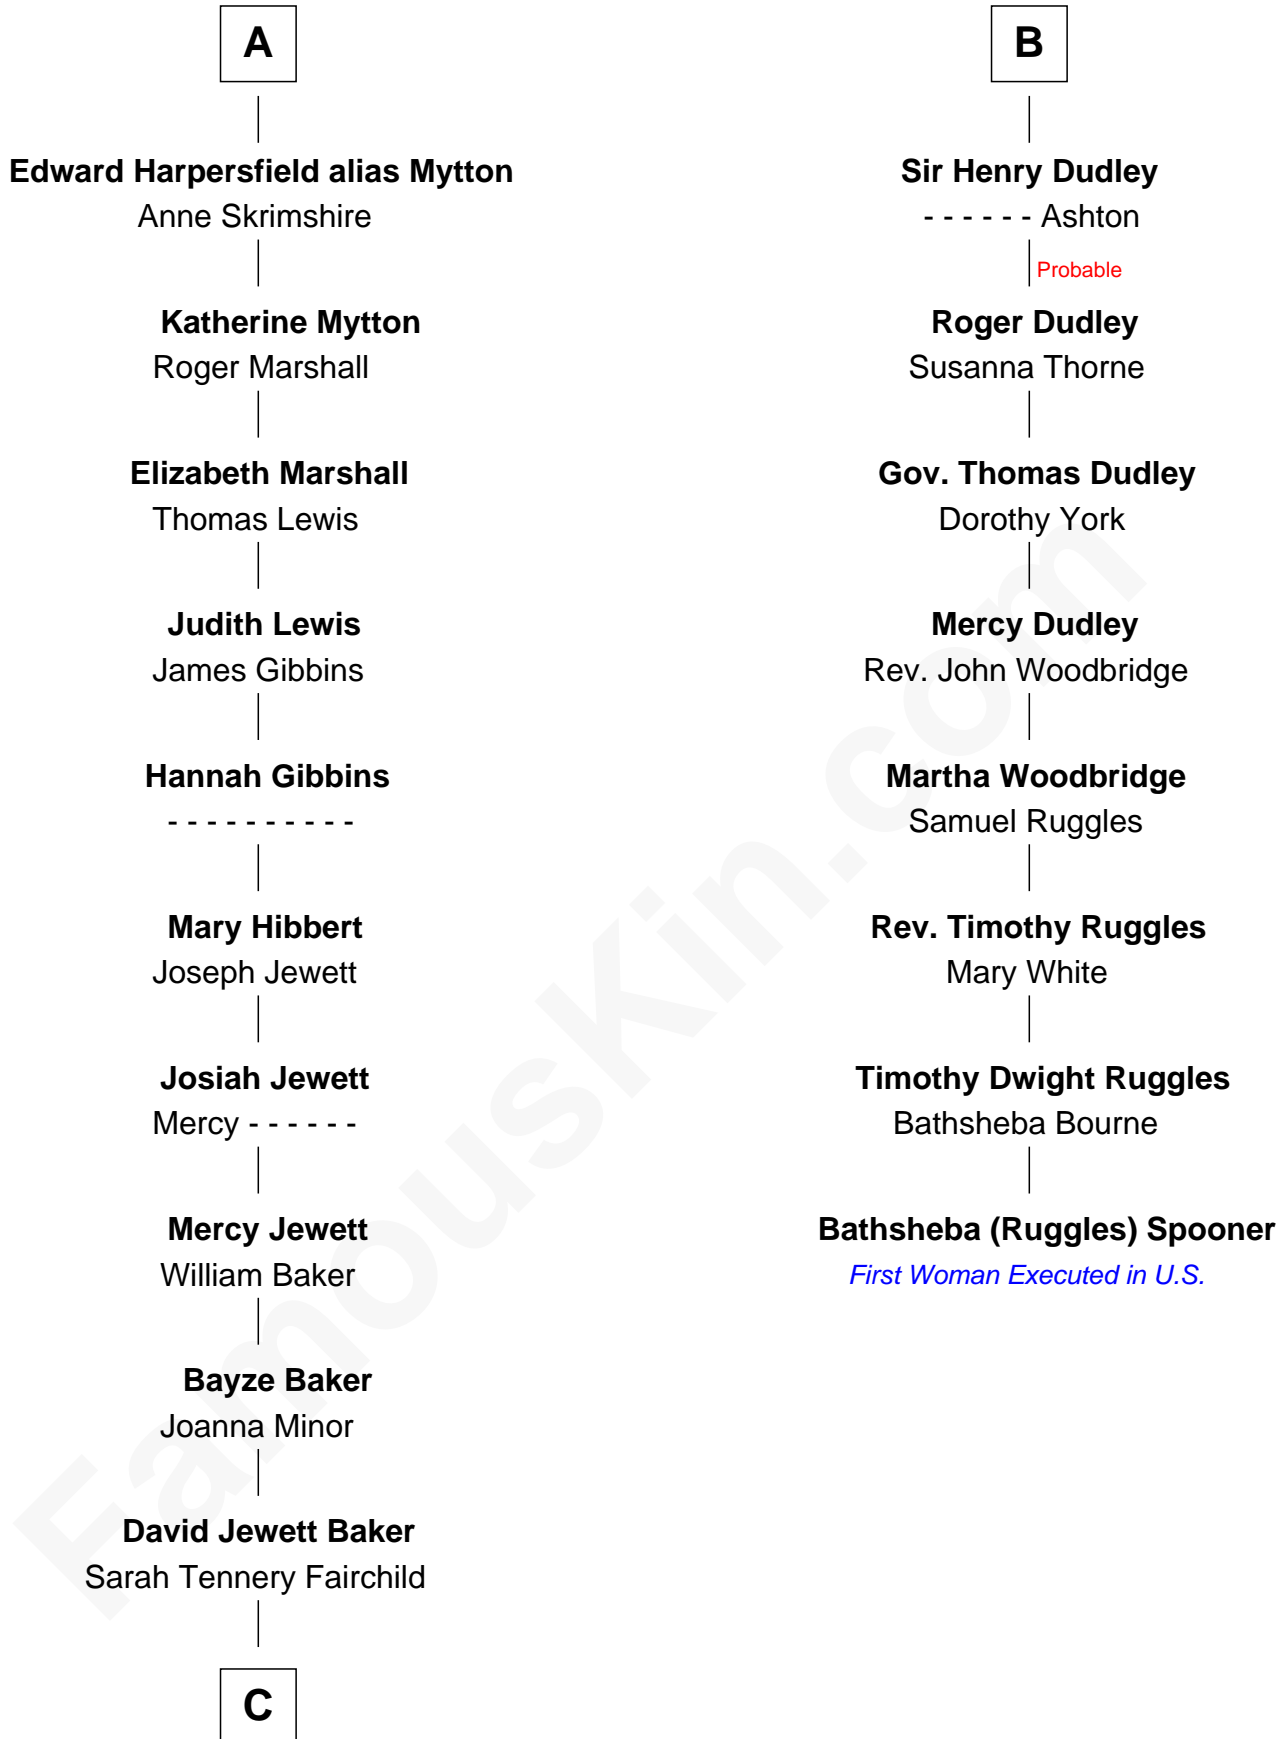

FamousKin.com

Relationship Chart of

Chevy Chase

Comedian, Actor and Writer

14th cousin 7 times removed of

Bathsheba (Ruggles) Spooner

First woman executed for murder in U.S. by non-British government

Edmund Fitzalan

Alice de Warenne

C

—
Sarah Tannery Baker

Col. Lyne Shackelford Metcalfe

—
Grace Metcalfe

Charles Denison Chase

—
Edward Leigh Chase

Mabel Penrose Tinsley