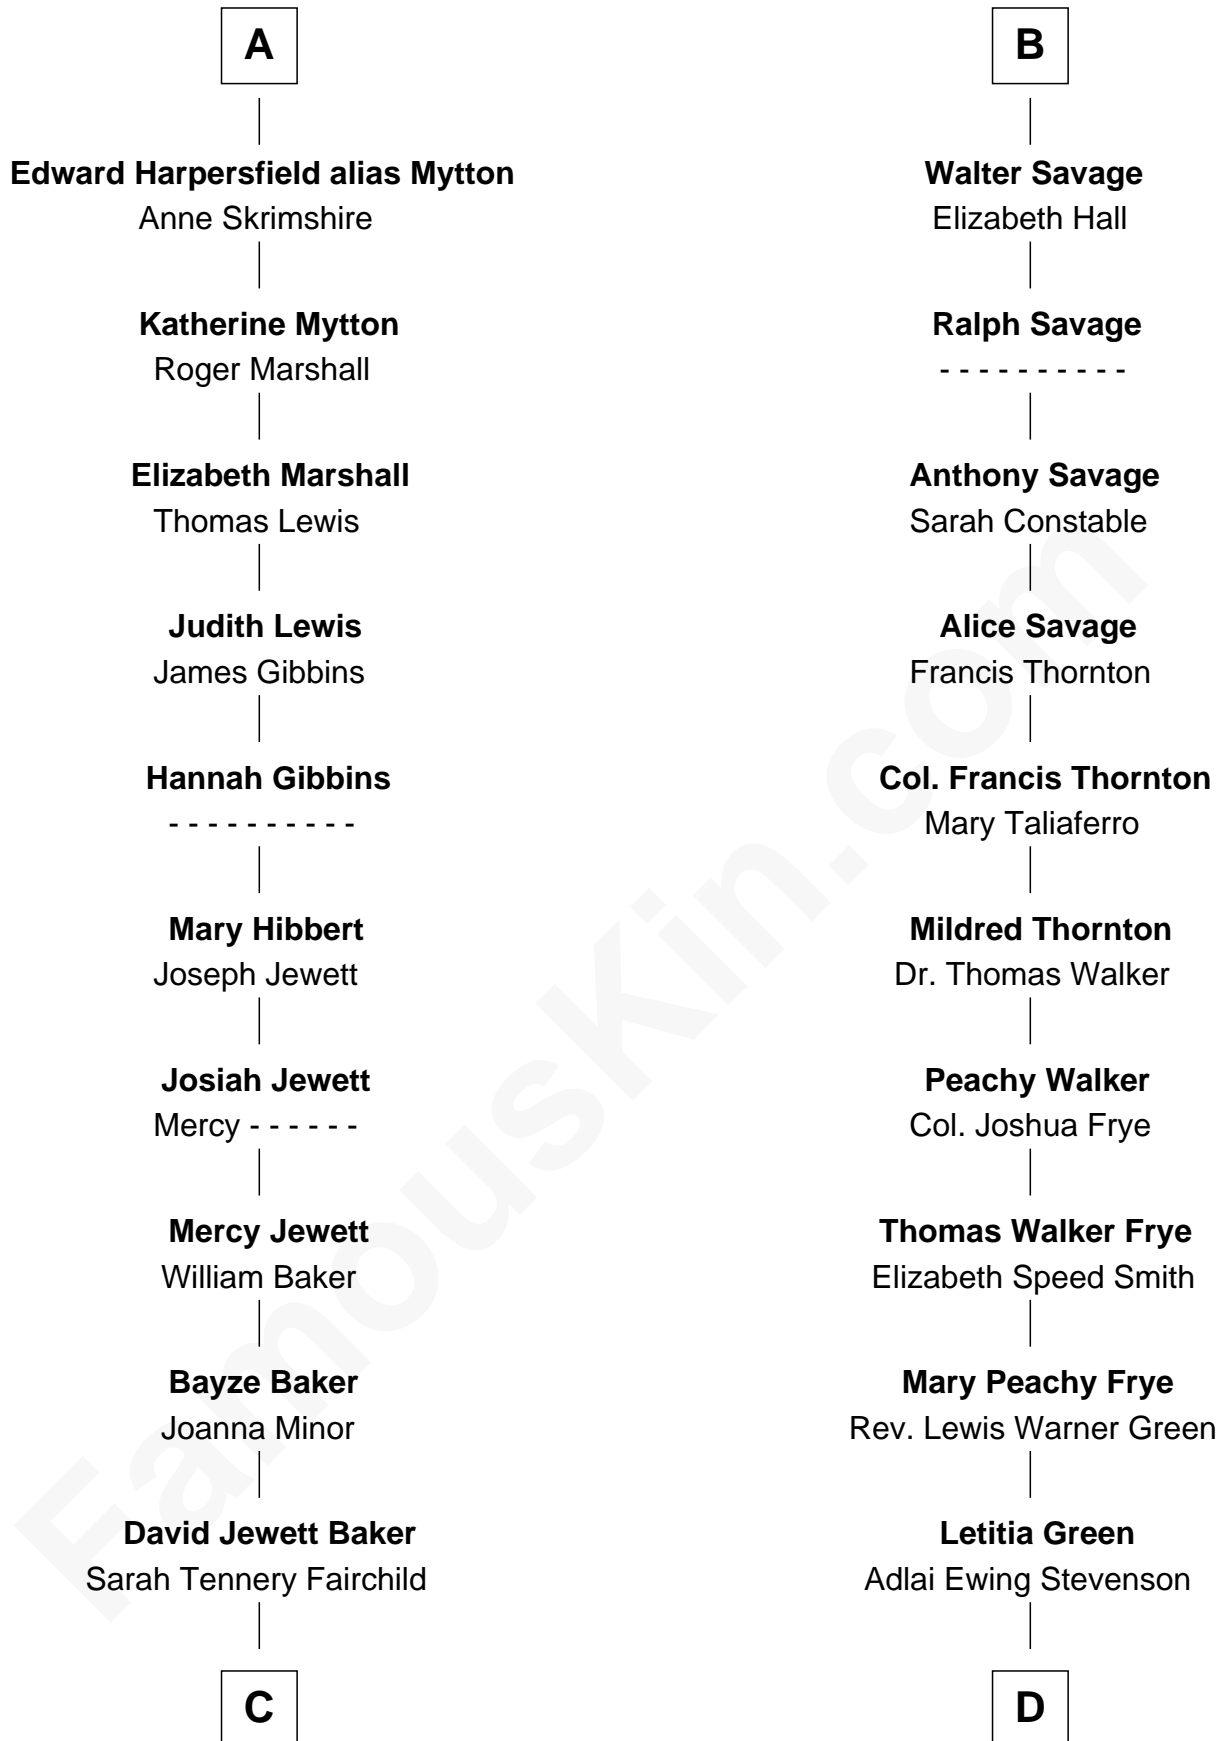

FamousKin.com

Relationship Chart of

Chevy Chase

Comedian, Actor and Writer

18th cousin 3 times removed of

Adlai Stevenson II

31st Governor of Illinois

C

Sarah Tennery Baker
Col. Lyne Shackelford Metcalfe

Grace Metcalfe
Charles Denison Chase

Edward Leigh Chase
Mabel Penrose Tinsley

Edward Tinsley Chase
Cathalene Parker Browning

Chevy Chase
Comedian, Actor and Writer