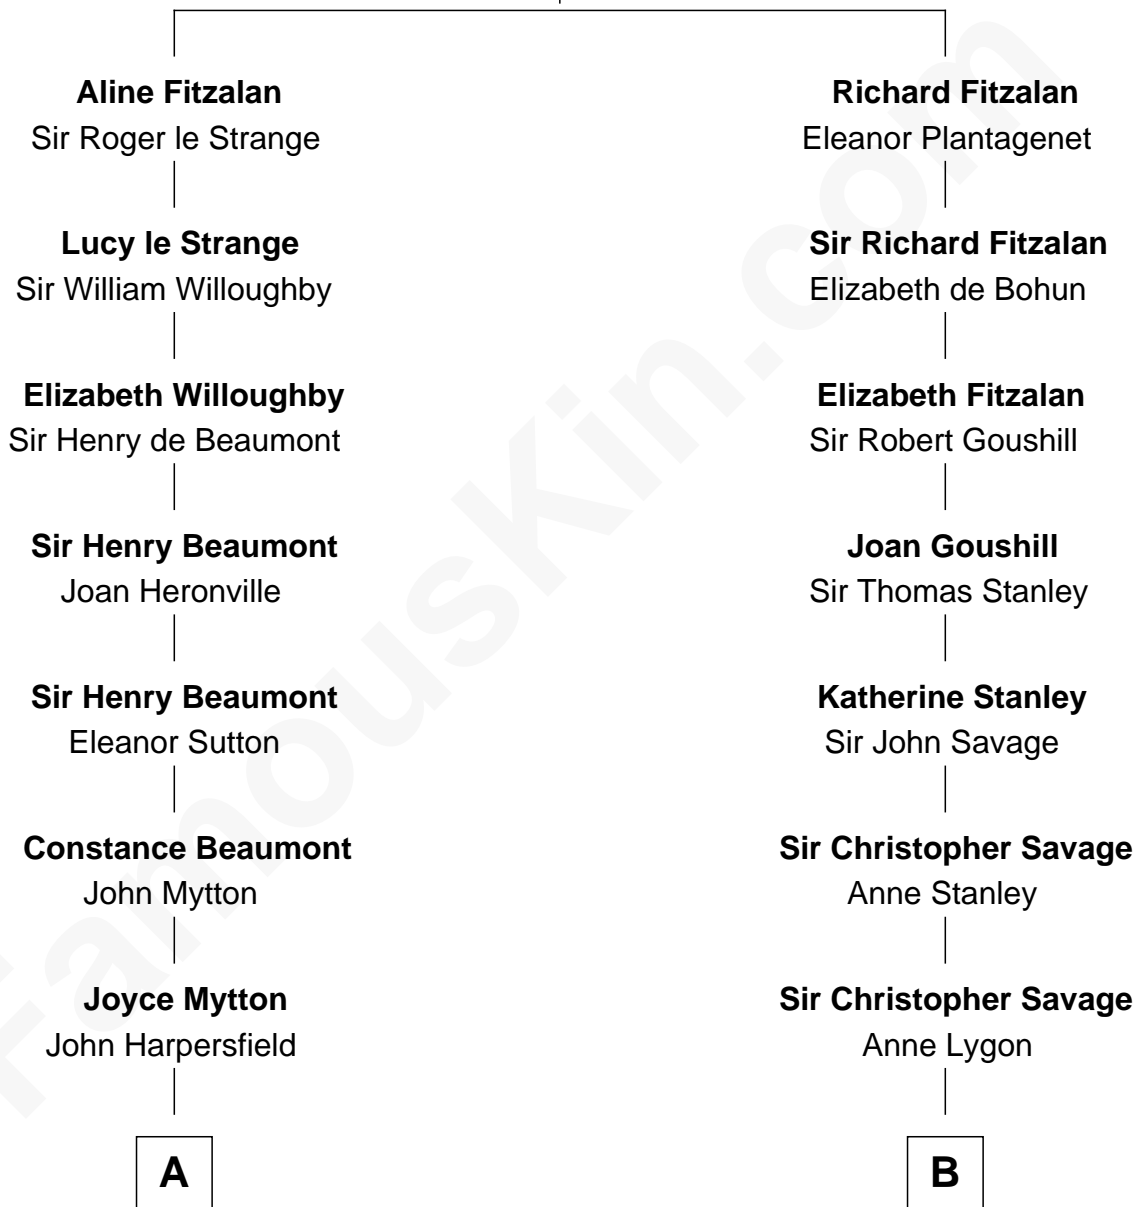

FamousKin.com

Relationship Chart of

Chevy Chase

Comedian, Actor and Writer

19th cousin 2 times removed of

Adlai Stevenson II

31st Governor of Illinois

Edmund Fitzalan

Alice de Warenne

C

Sarah Tennery Baker
Col. Lyne Shackelford Metcalfe

Grace Metcalfe
Charles Denison Chase

Edward Leigh Chase
Mabel Penrose Tinsley

Edward Tinsley Chase
Cathalene Parker Browning

Chevy Chase
Comedian, Actor and Writer

D

Letitia Green
Adlai Ewing Stevenson

Lewis Green Stevenson
Helen Louise Davis

Adlai Stevenson II
31st Governor of Illinois