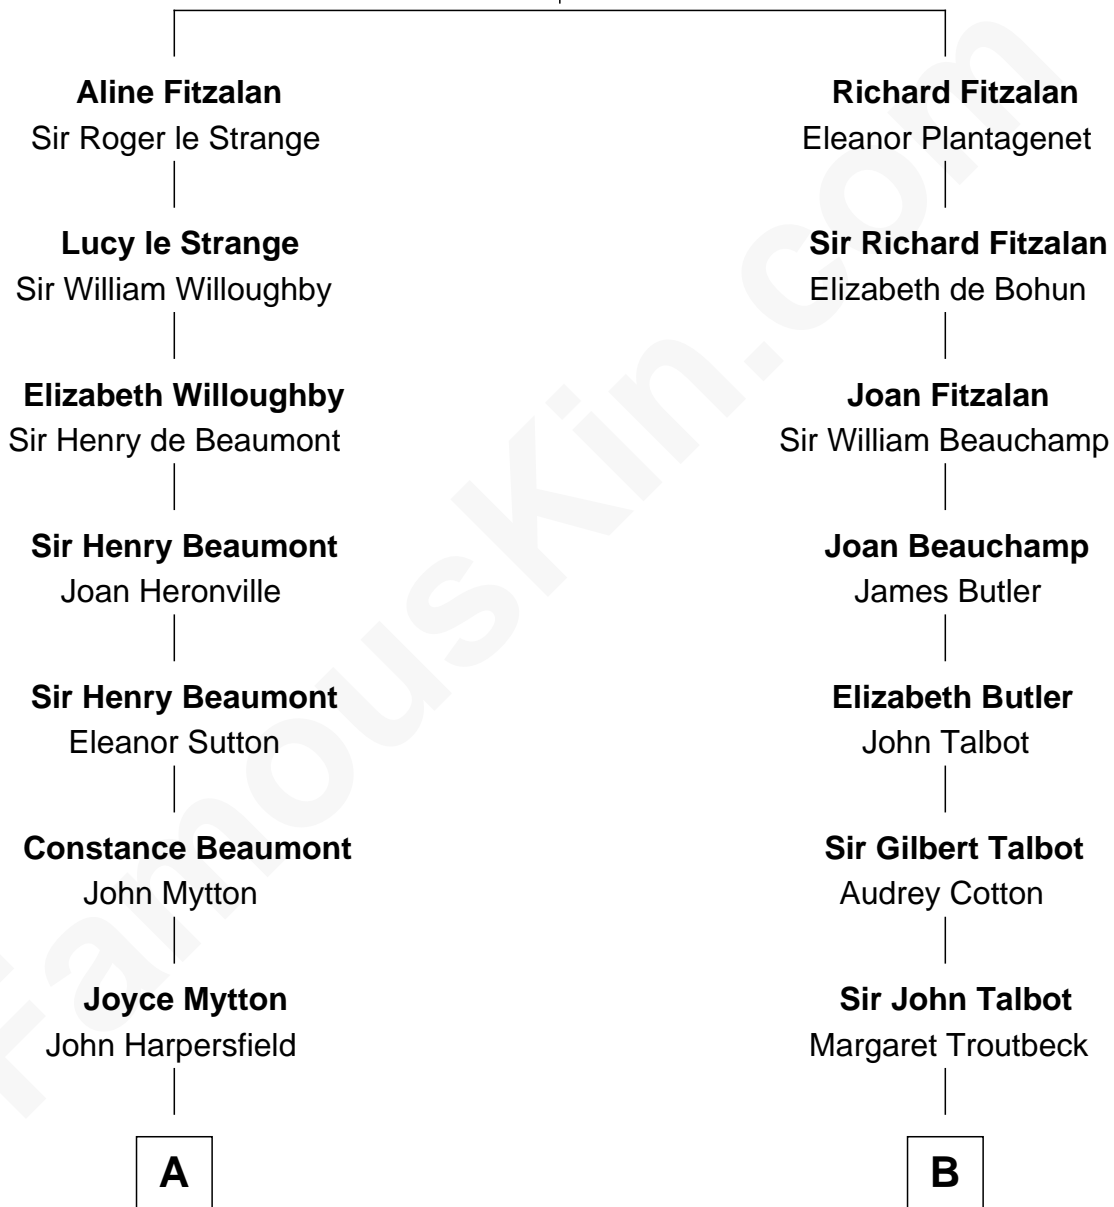

FamousKin.com

Relationship Chart of

Chevy Chase

Comedian, Actor and Writer

19th cousin 2 times removed of

Norman Rockwell

American Artist

Edmund Fitzalan

Alice de Warenne

C

Sarah Tennery Baker
Col. Lyne Shackelford Metcalfe

Grace Metcalfe
Charles Denison Chase

Edward Leigh Chase
Mabel Penrose Tinsley

Edward Tinsley Chase
Cathalene Parker Browning

Chevy Chase
Comedian, Actor and Writer