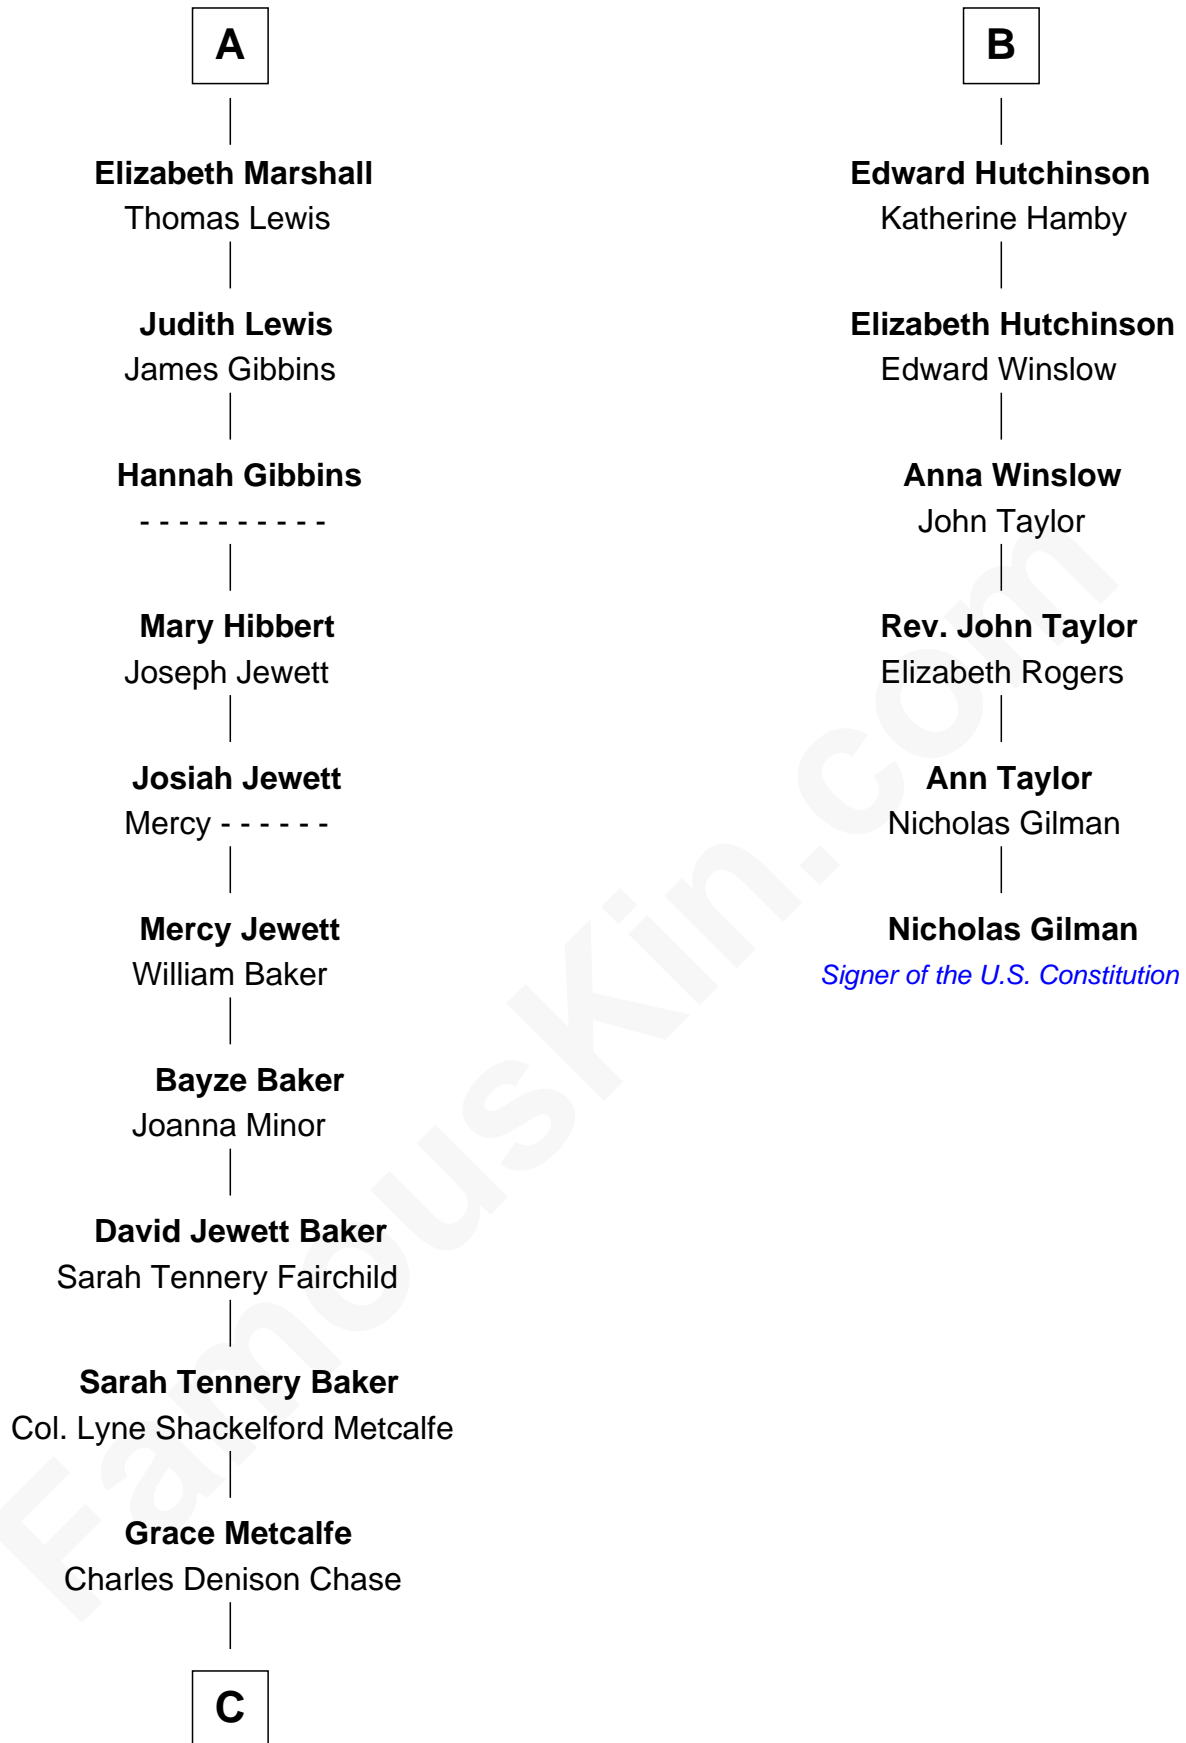

FamousKin.com

Relationship Chart of

Chevy Chase

Comedian, Actor and Writer

12th cousin 7 times removed of

Nicholas Gilman

Signer of the U.S. Constitution

C

—
Edward Leigh Chase

Mabel Penrose Tinsley

—
Edward Tinsley Chase

Cathalene Parker Browning

—
Chevy Chase

Comedian, Actor and Writer