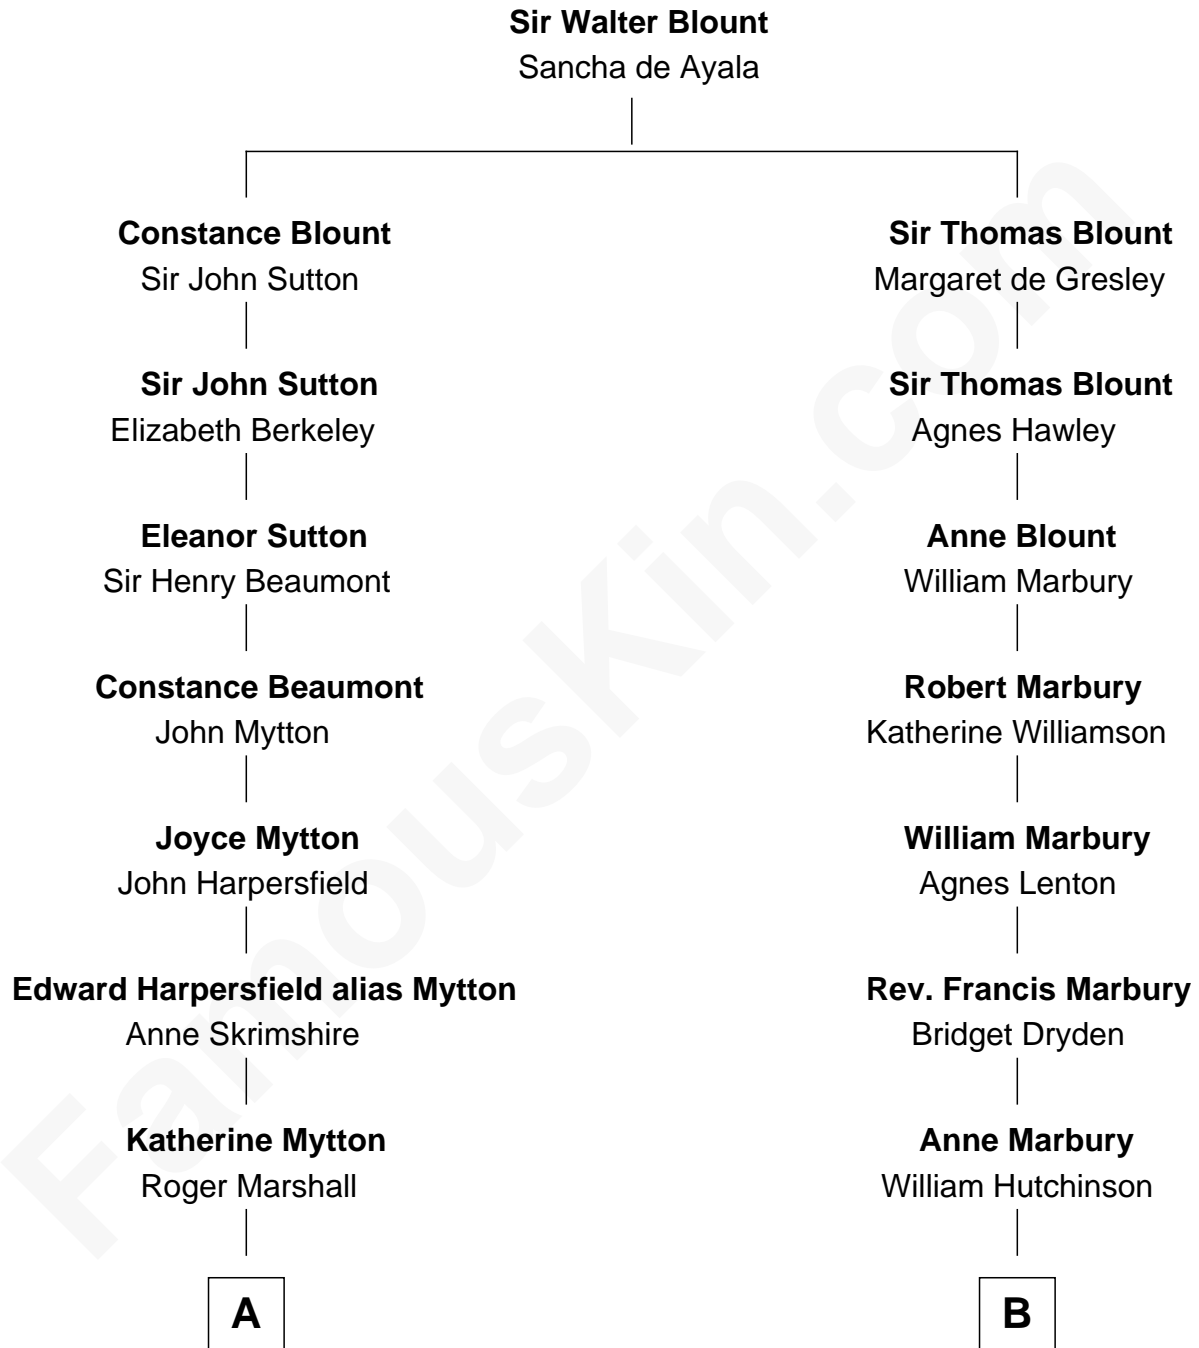

FamousKin.com

Relationship Chart of

Chevy Chase

Comedian, Actor and Writer

12th cousin 7 times removed of

Nicholas Gilman

Signer of the U.S. Constitution

C

—
Edward Leigh Chase

Mabel Penrose Tinsley

—
Edward Tinsley Chase

Cathalene Parker Browning

—
Chevy Chase

Comedian, Actor and Writer