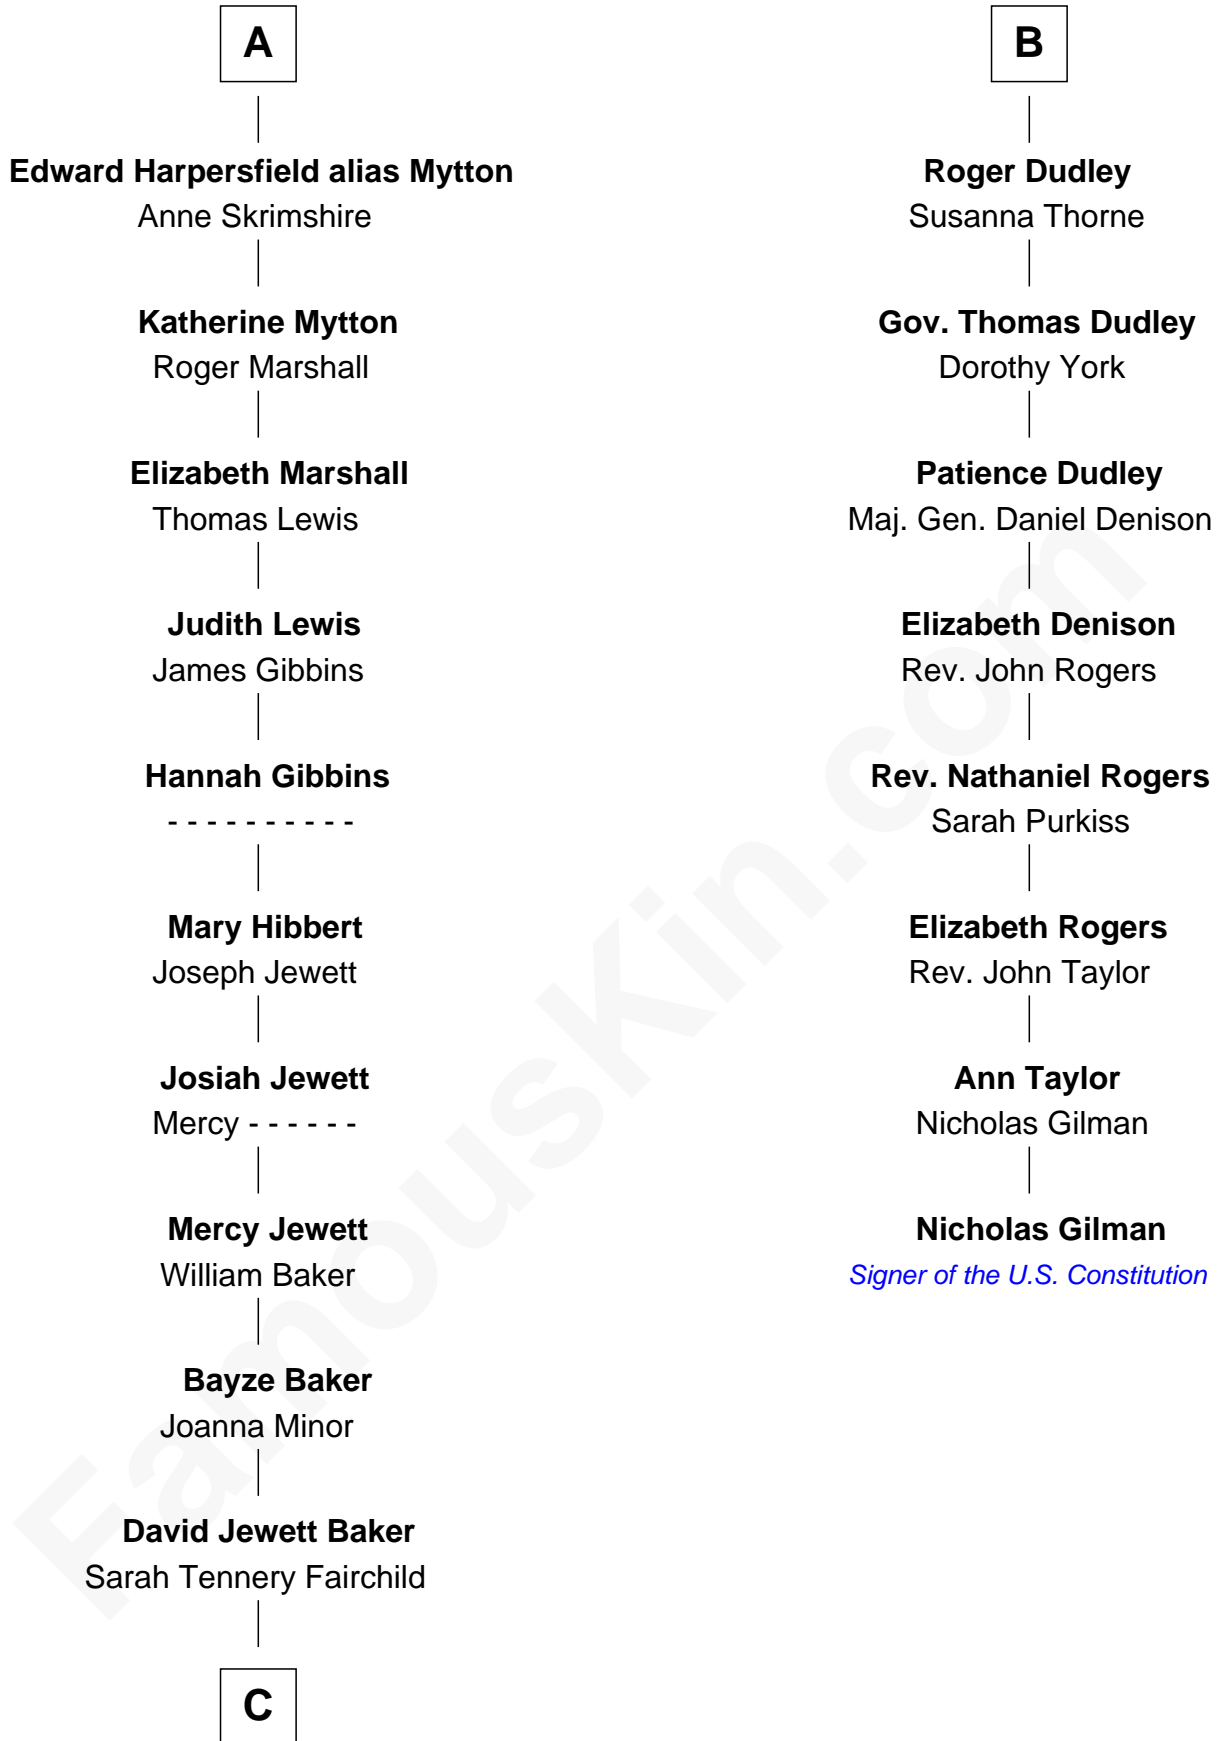

## Relationship Chart of

### Chevy Chase

*Comedian, Actor and Writer*

14th cousin 7 times removed of

### Nicholas Gilman

*Signer of the U.S. Constitution*

**C**

—  
**Sarah Tannery Baker**  
Col. Lyne Shackelford Metcalfe

—  
**Grace Metcalfe**  
Charles Denison Chase

—  
**Edward Leigh Chase**  
Mabel Penrose Tinsley