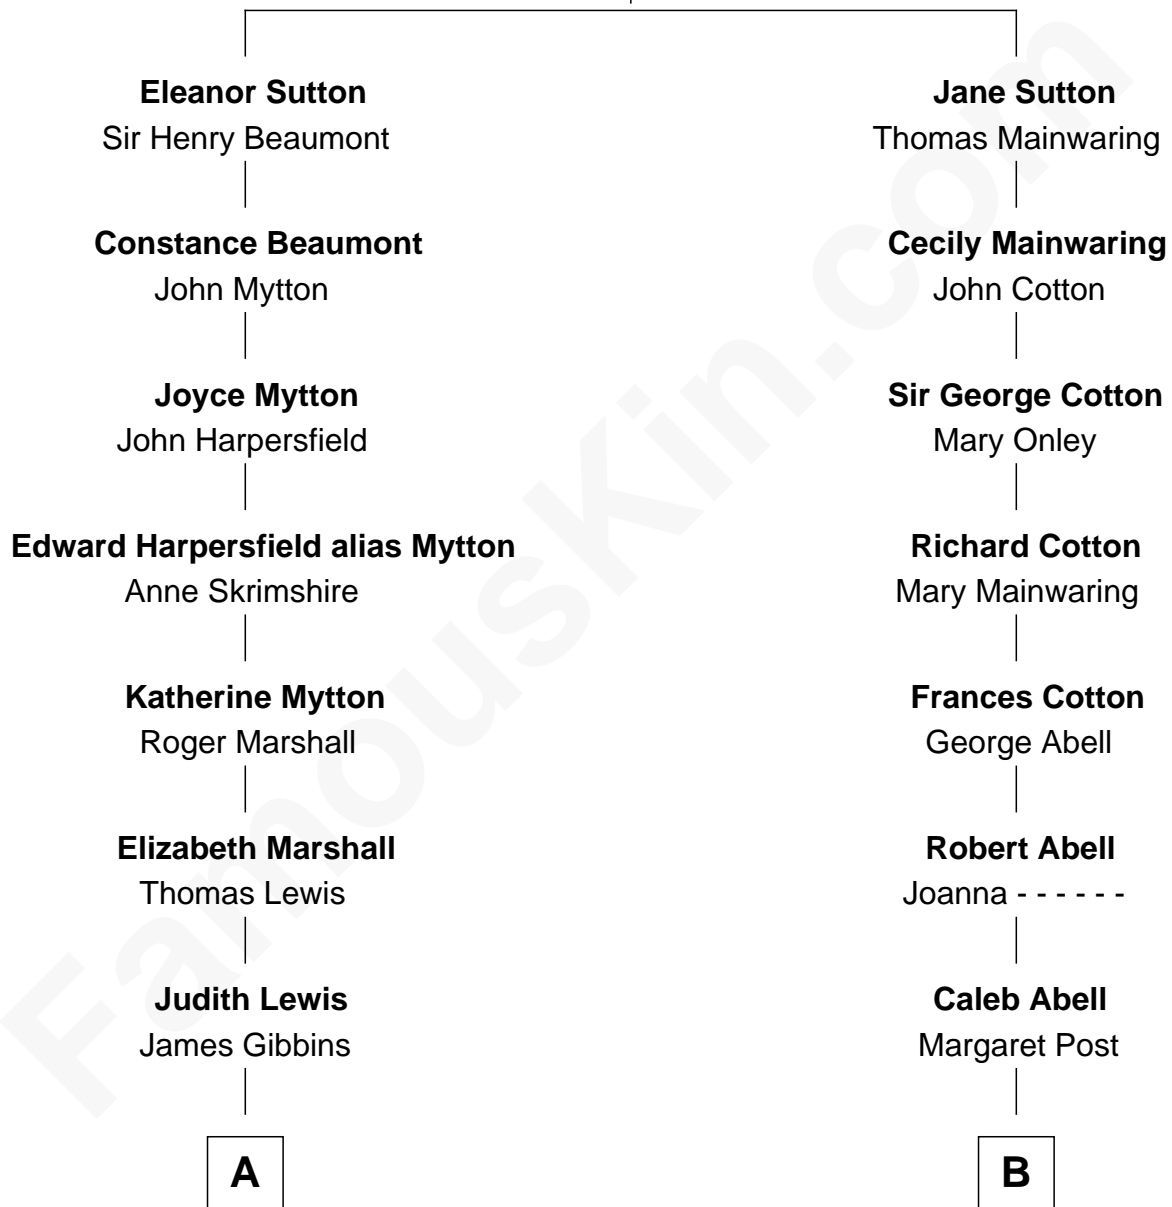

FamousKin.com Relationship Chart of

Chevy Chase

Comedian, Actor and Writer

17th cousin of

Richard Gere

Movie Actor

Sir John Sutton
Elizabeth Berkeley

Chevy Chase photo by [Alan Light](#) (CC BY 2.0)

Richard Gere photo by [Francesco \(spaceodyssey\)](#) (CC BY 2.0)