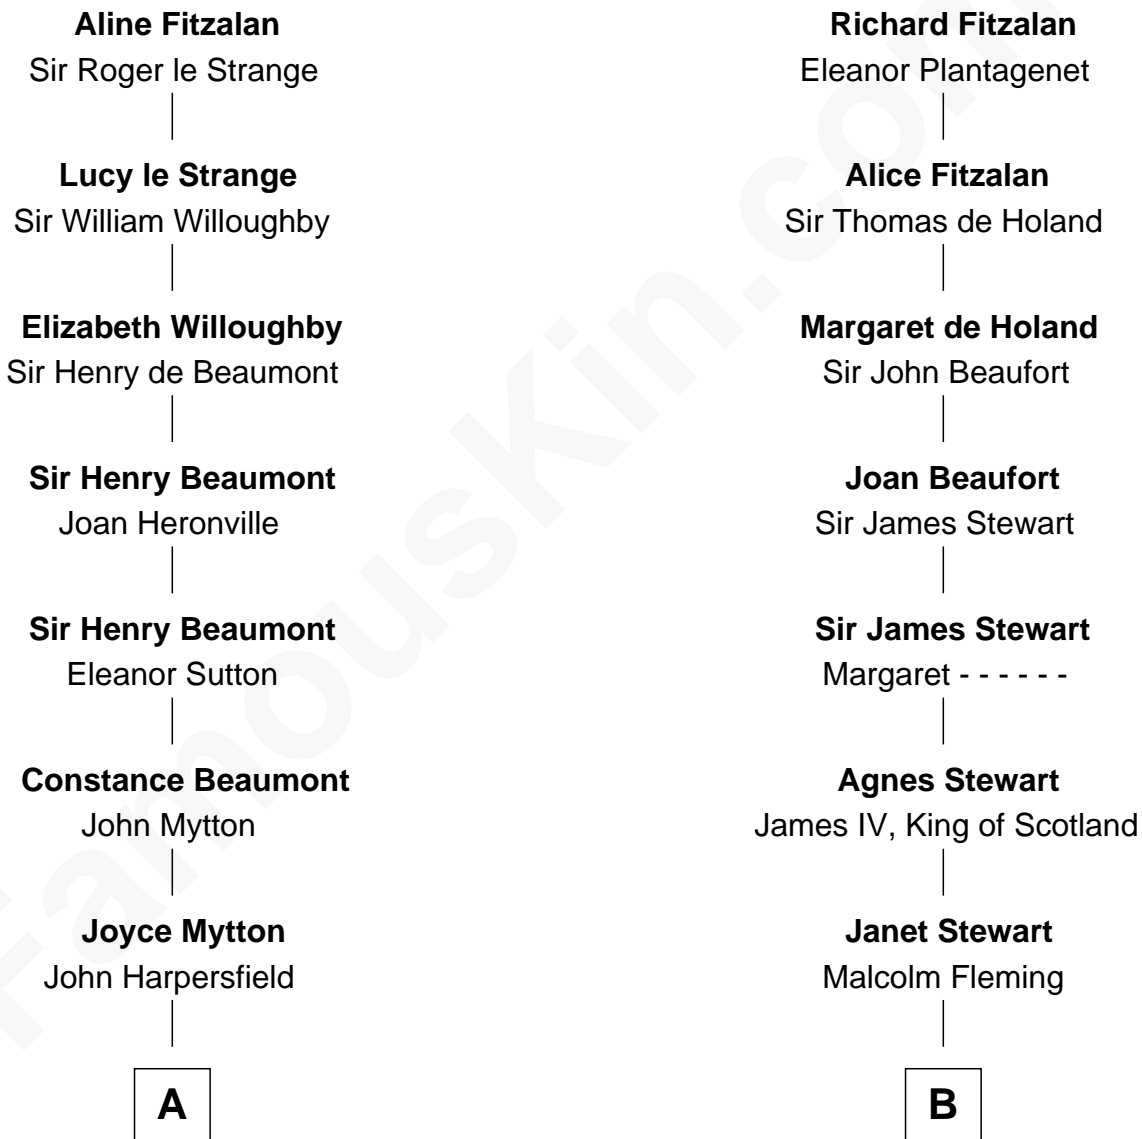

FamousKin.com

Relationship Chart of

Chevy Chase

Comedian, Actor and Writer

20th cousin 1 time removed of

Howard Dean

79th Governor of Vermont

Edmund Fitzalan

Alice de Warenne

C

Sarah Tennery Baker
Col. Lyne Shackelford Metcalfe

Grace Metcalfe
Charles Denison Chase

Edward Leigh Chase
Mabel Penrose Tinsley

Edward Tinsley Chase
Cathalene Parker Browning

Chevy Chase
Comedian, Actor and Writer