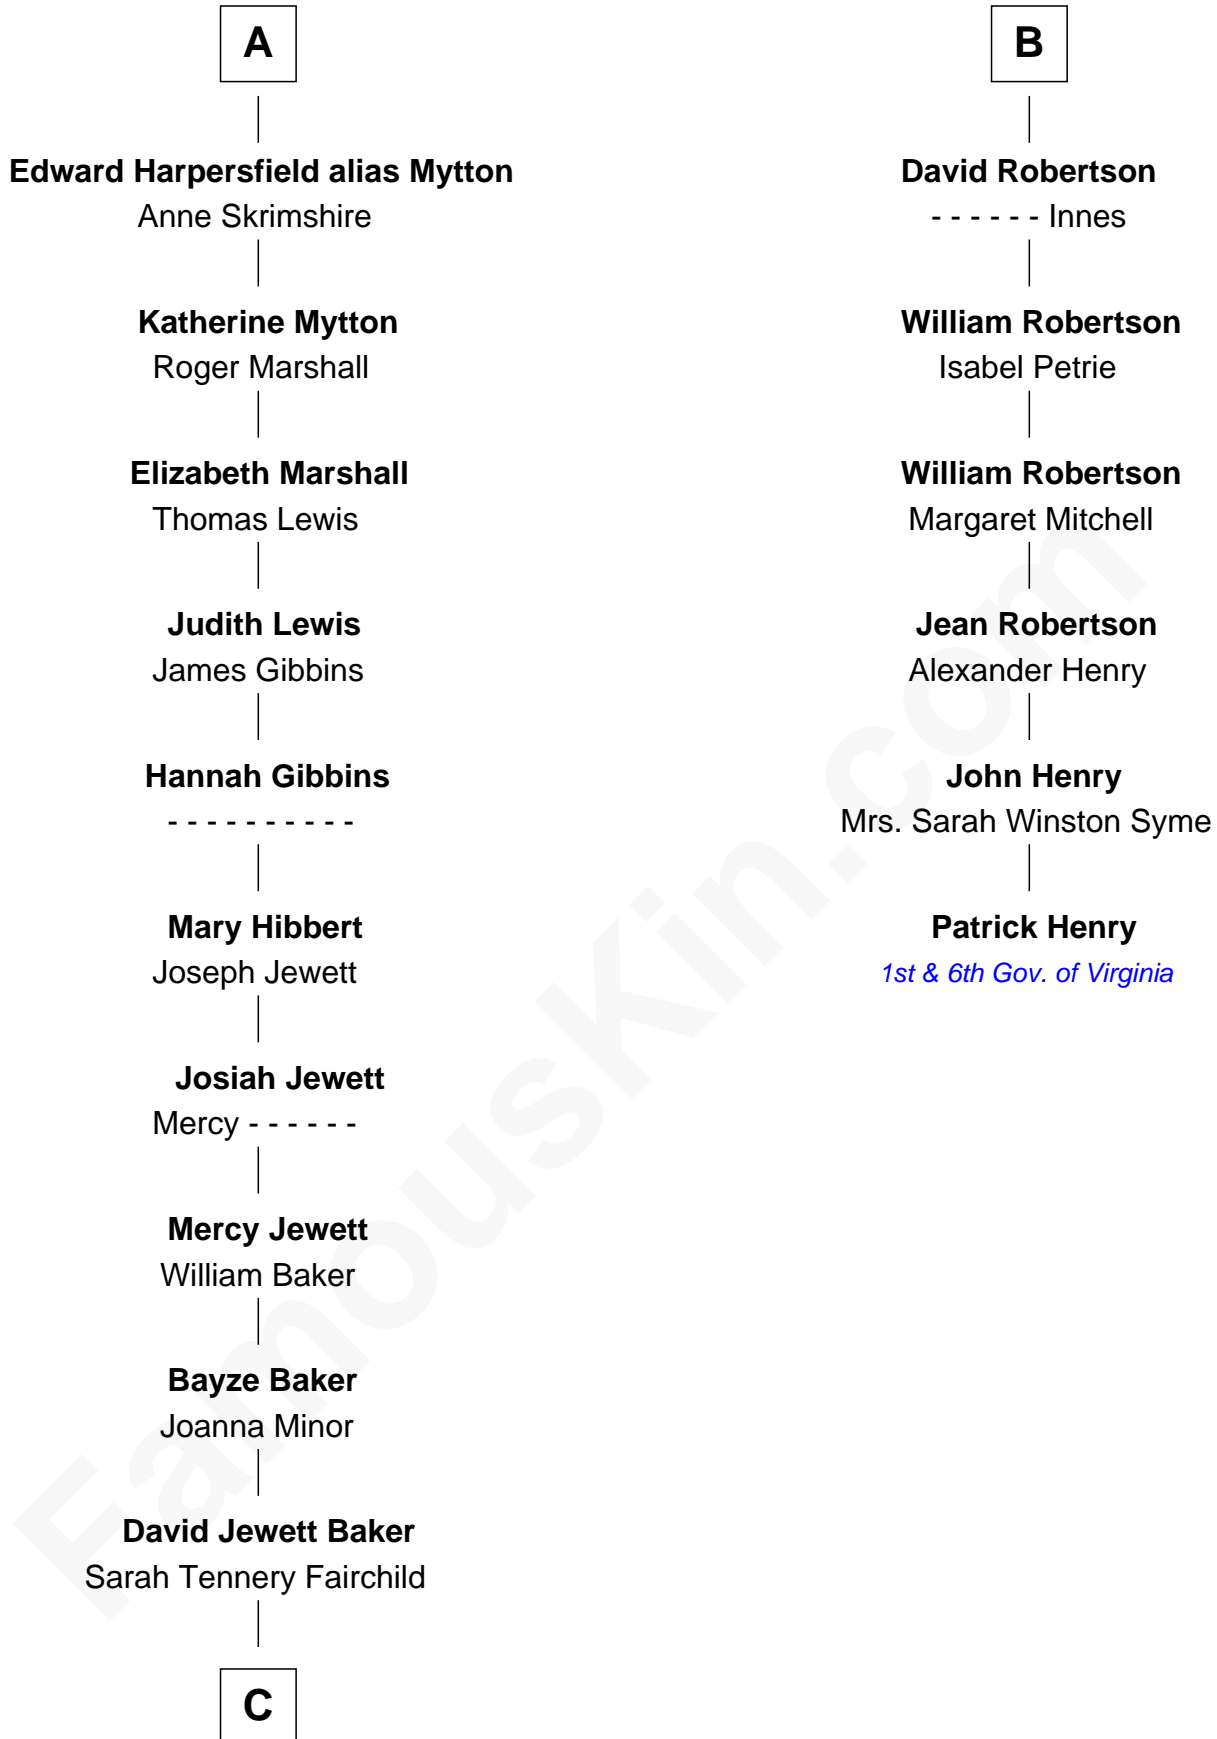

FamousKin.com

Relationship Chart of

Chevy Chase

Comedian, Actor and Writer

12th cousin 9 times removed of

Patrick Henry

1st and 6th Governor of Virginia

Edmund Fitzalan

Alice de Warenne

C

—
Sarah Tennery Baker

Col. Lyne Shackelford Metcalfe

—
Grace Metcalfe

Charles Denison Chase

—
Edward Leigh Chase

Mabel Penrose Tinsley