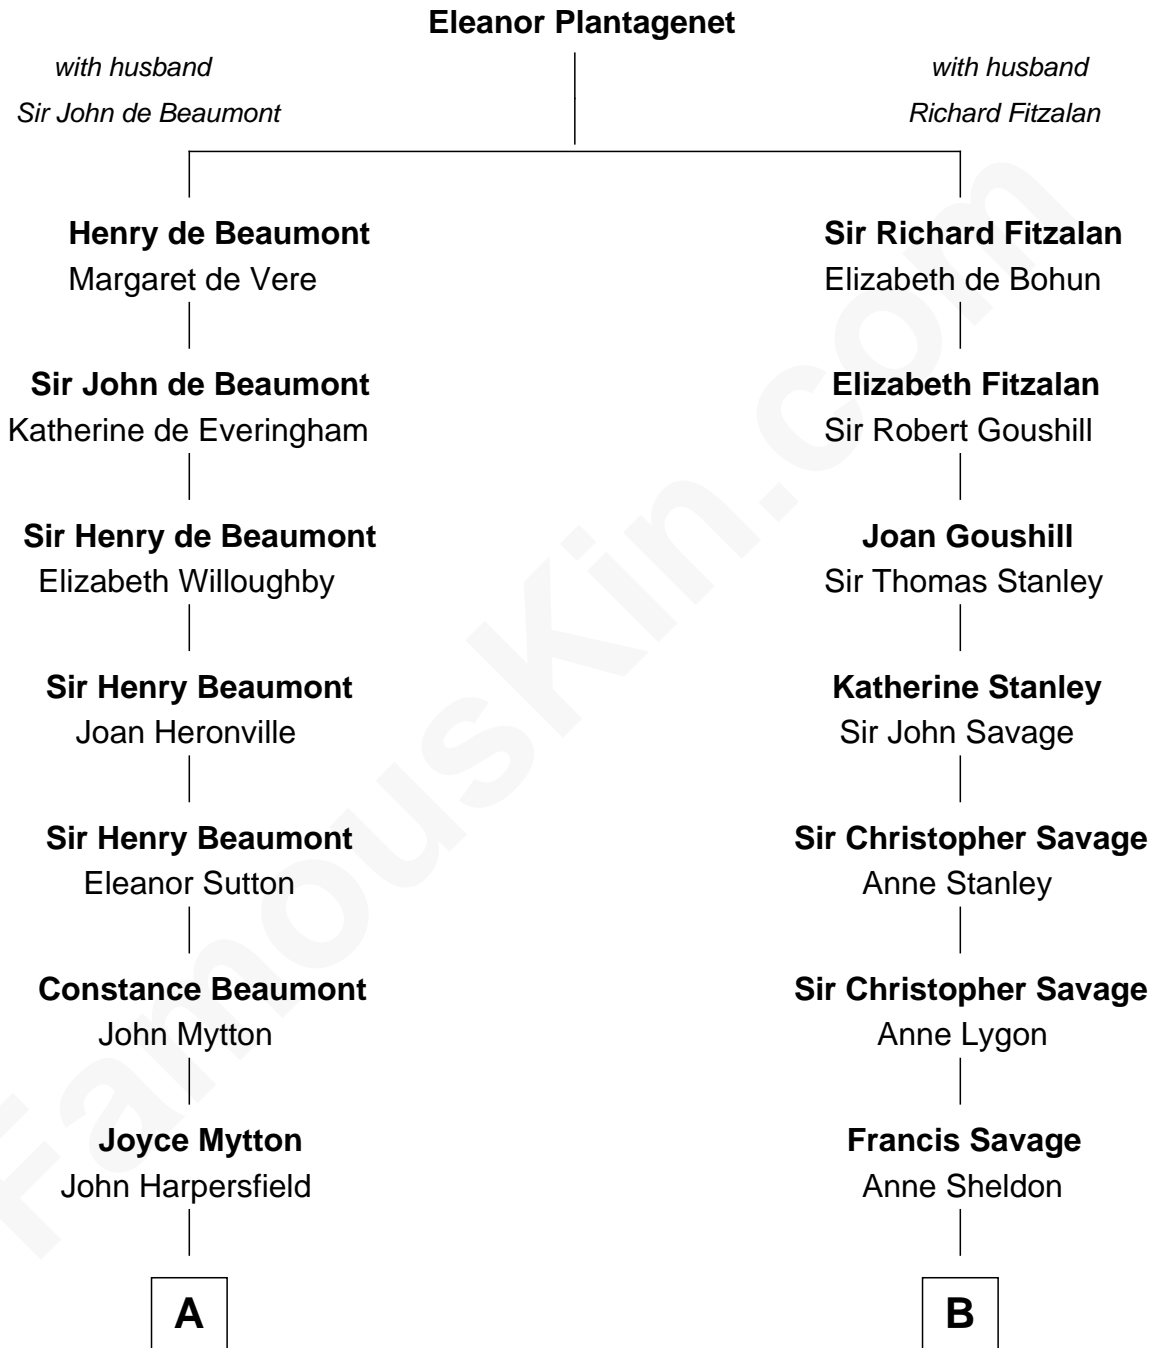

FamousKin.com

Relationship Chart of

Chevy Chase

Comedian, Actor and Writer

18th cousin 3 times removed of

Randolph Scott

Movie Actor

C

Sarah Tennery Baker
Col. Lyne Shackelford Metcalfe

Grace Metcalfe
Charles Denison Chase

Edward Leigh Chase
Mabel Penrose Tinsley

Edward Tinsley Chase
Cathalene Parker Browning

Chevy Chase
Comedian, Actor and Writer

D

Lucy Lionberger Crane
George Grant Scott

Randolph Scott
Movie Actor