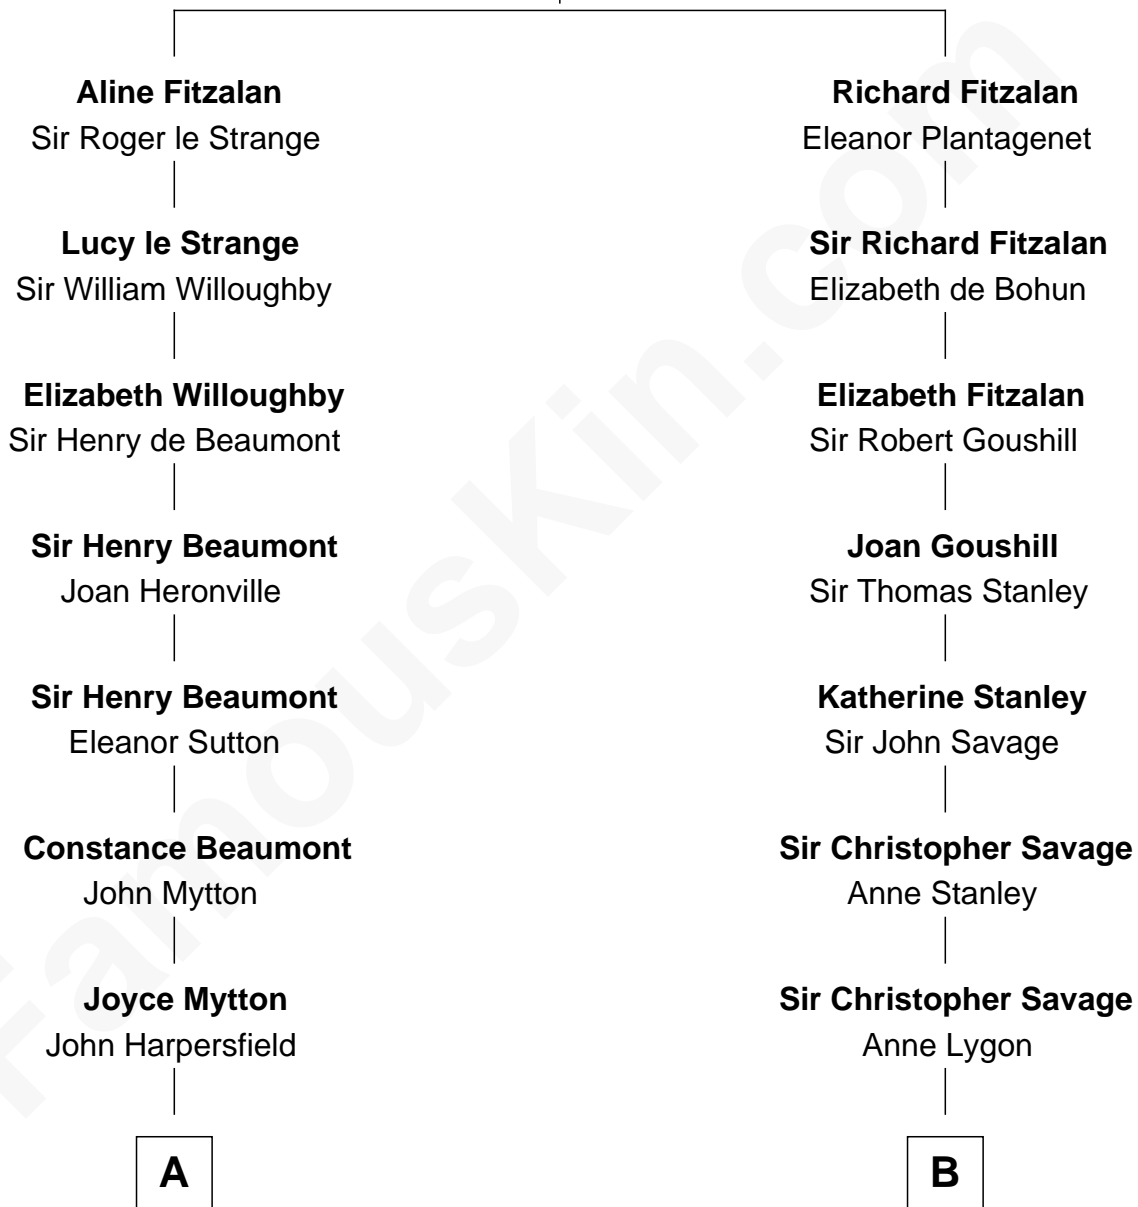

FamousKin.com

Relationship Chart of

Chevy Chase

Comedian, Actor and Writer

19th cousin 2 times removed of

Randolph Scott
Movie Actor

Edmund Fitzalan
Alice de Warenne

C

Sarah Tannery Baker
Col. Lyne Shackelford Metcalfe

Grace Metcalfe
Charles Denison Chase

Edward Leigh Chase
Mabel Penrose Tinsley

Edward Tinsley Chase
Cathalene Parker Browning

Chevy Chase
Comedian, Actor and Writer

D

Joseph Minor Crane
Lavinia Lionberger

Lucy Lionberger Crane
George Grant Scott

Randolph Scott
Movie Actor