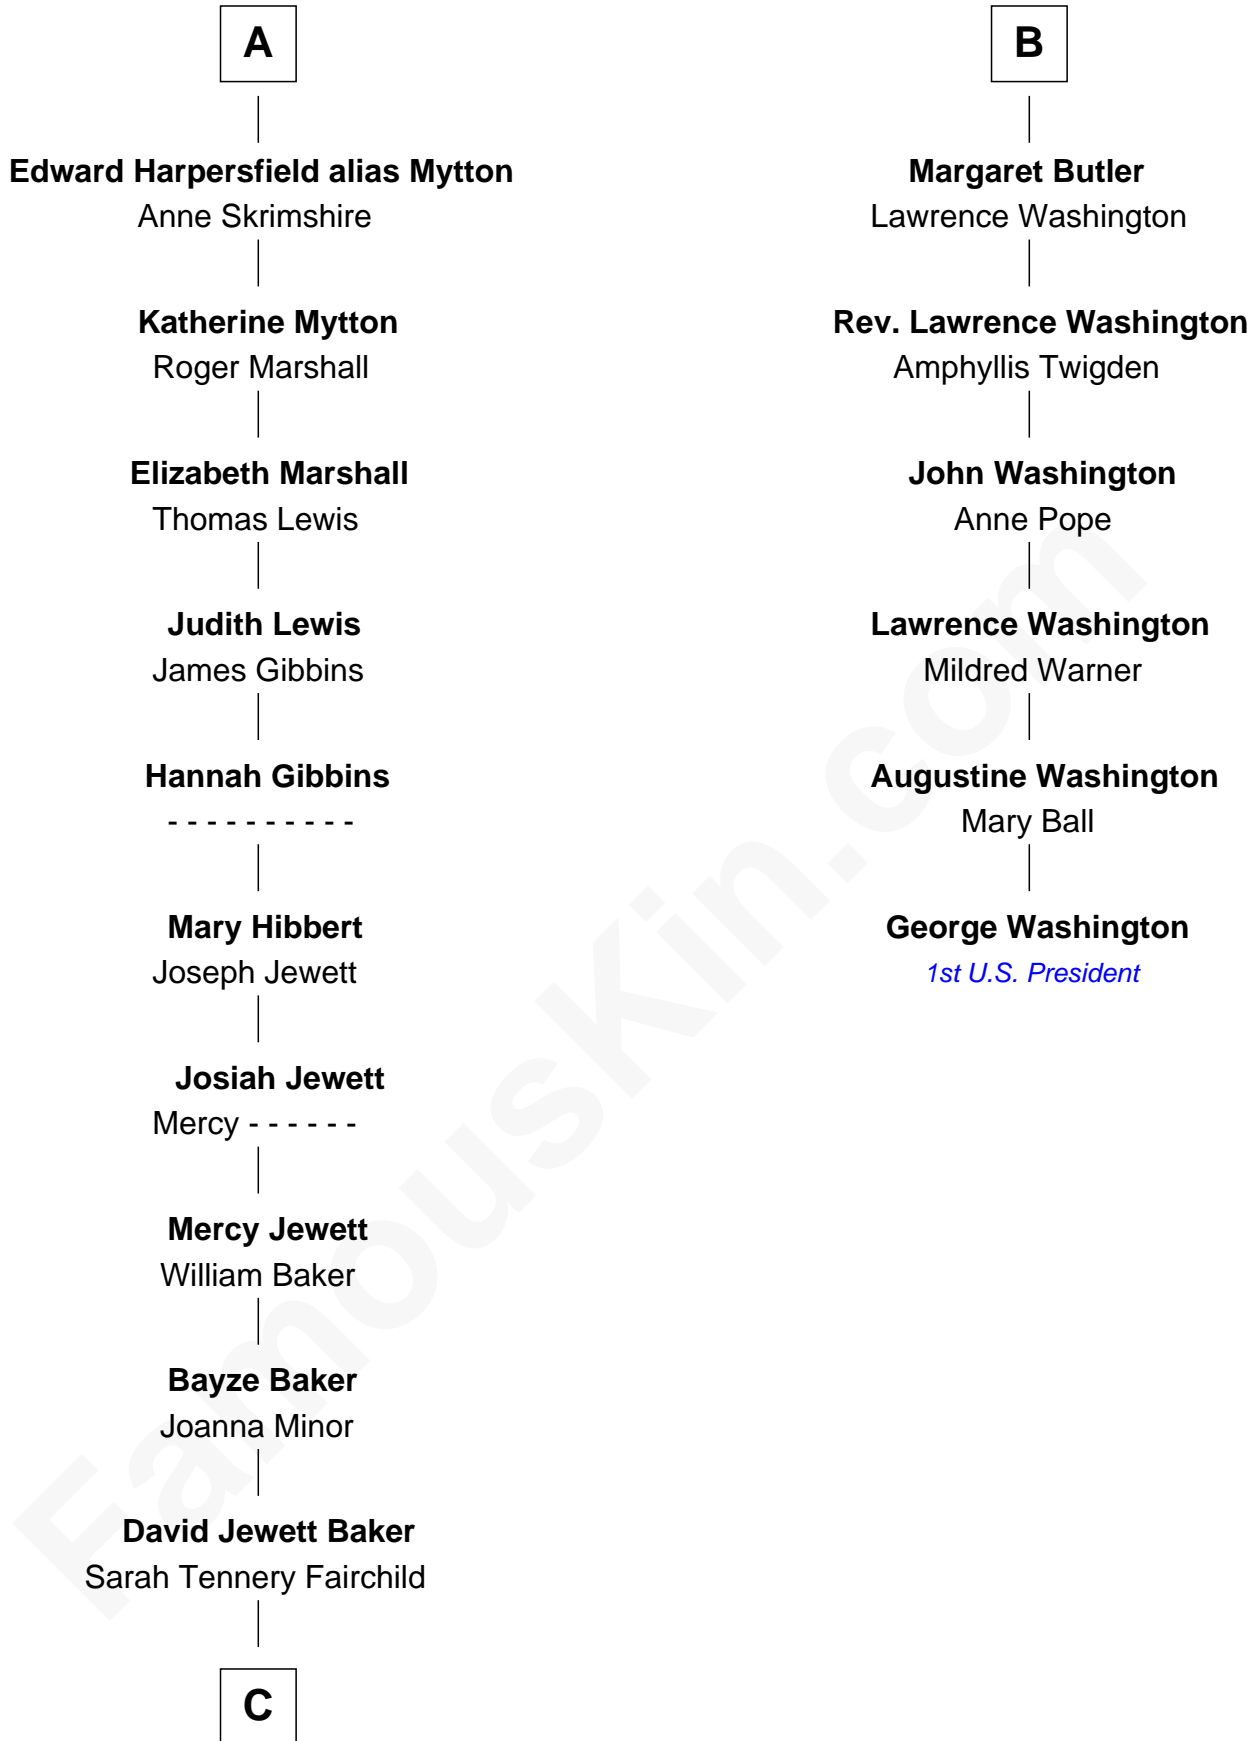

FamousKin.com

Relationship Chart of

Chevy Chase

Comedian, Actor and Writer

12th cousin 9 times removed of

George Washington

1st U.S. President

C

—
Sarah Tennery Baker

Col. Lyne Shackelford Metcalfe

—
Grace Metcalfe

Charles Denison Chase

—
Edward Leigh Chase

Mabel Penrose Tinsley

—
Edward Tinsley Chase

Cathalene Parker Browning