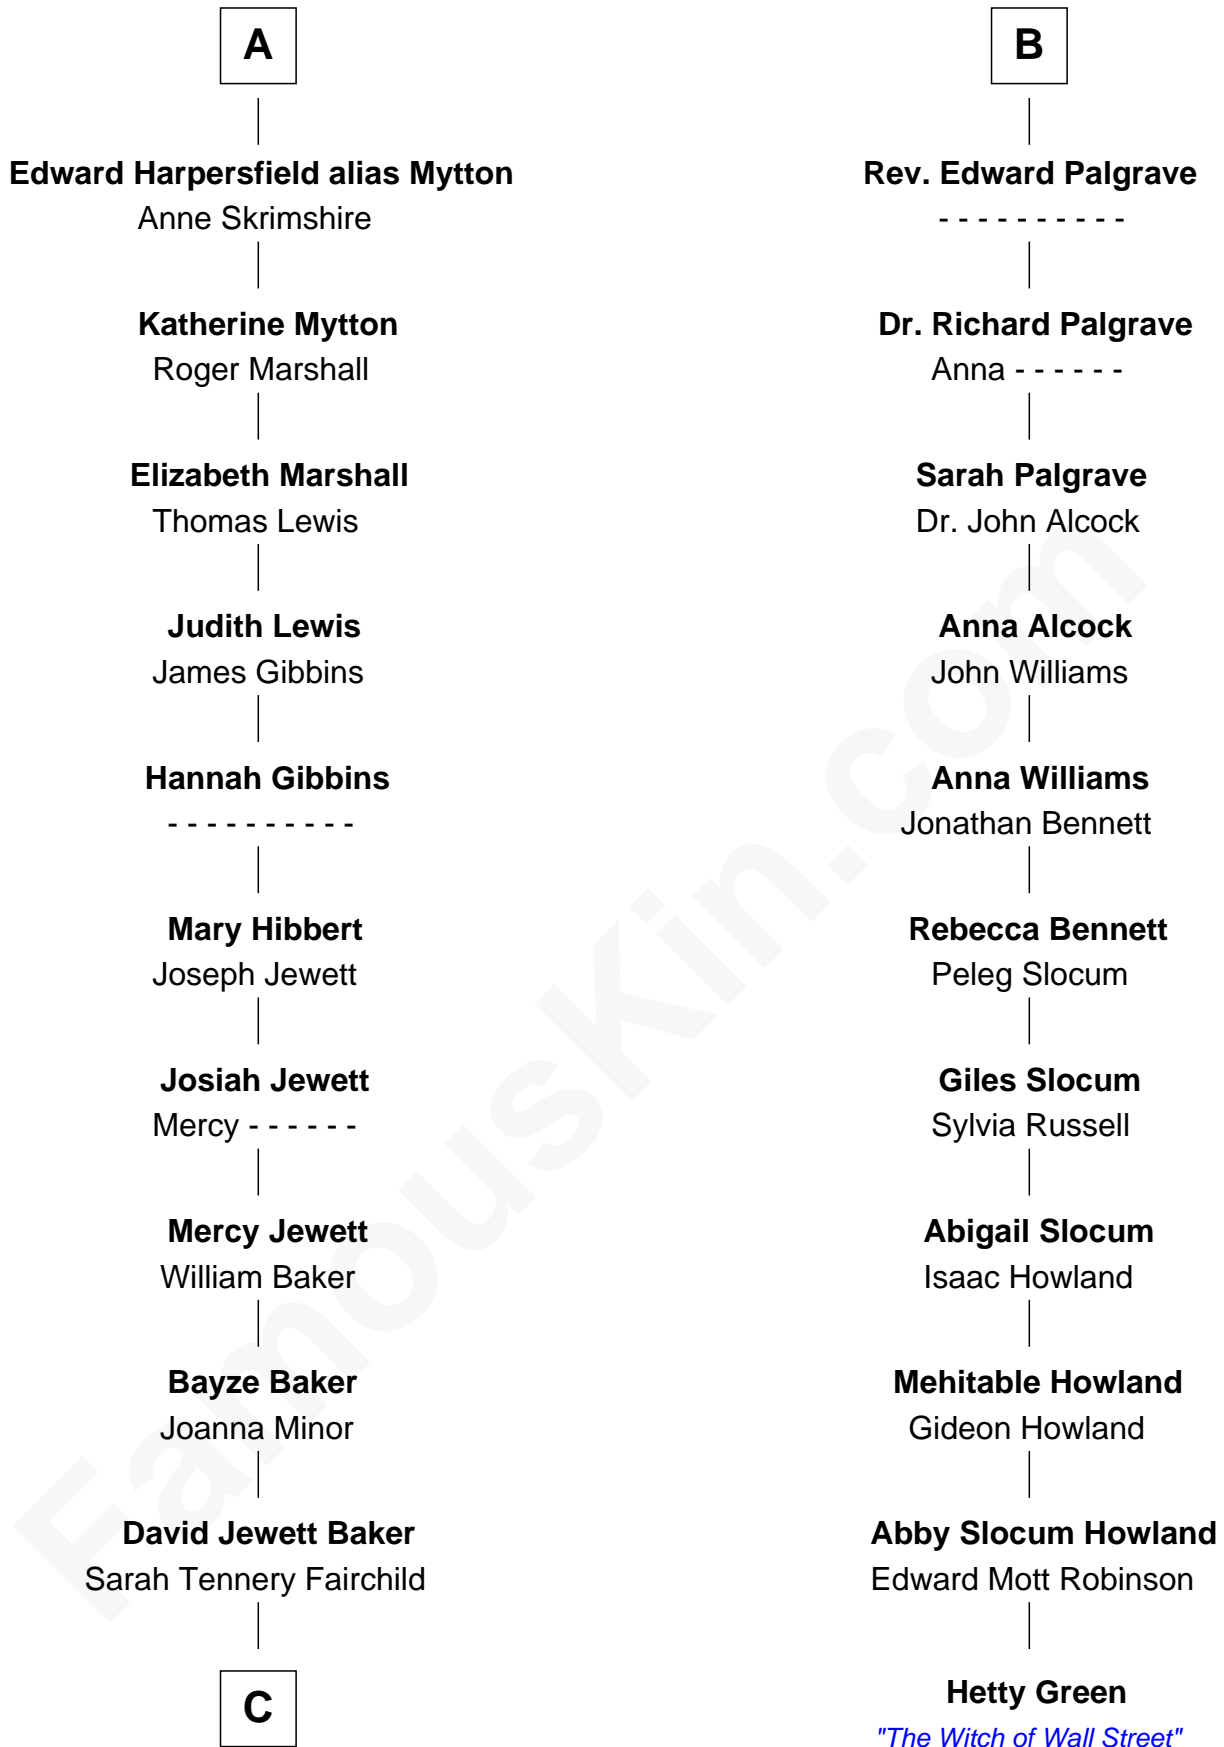

FamousKin.com

Relationship Chart of

Chevy Chase

Comedian, Actor and Writer

17th cousin 4 times removed of

Hetty Green

"The Witch of Wall Street"

C

—
Sarah Tennery Baker

Col. Lyne Shackelford Metcalfe

—
Grace Metcalfe

Charles Denison Chase

—
Edward Leigh Chase

Mabel Penrose Tinsley

—
Edward Tinsley Chase

Cathalene Parker Browning