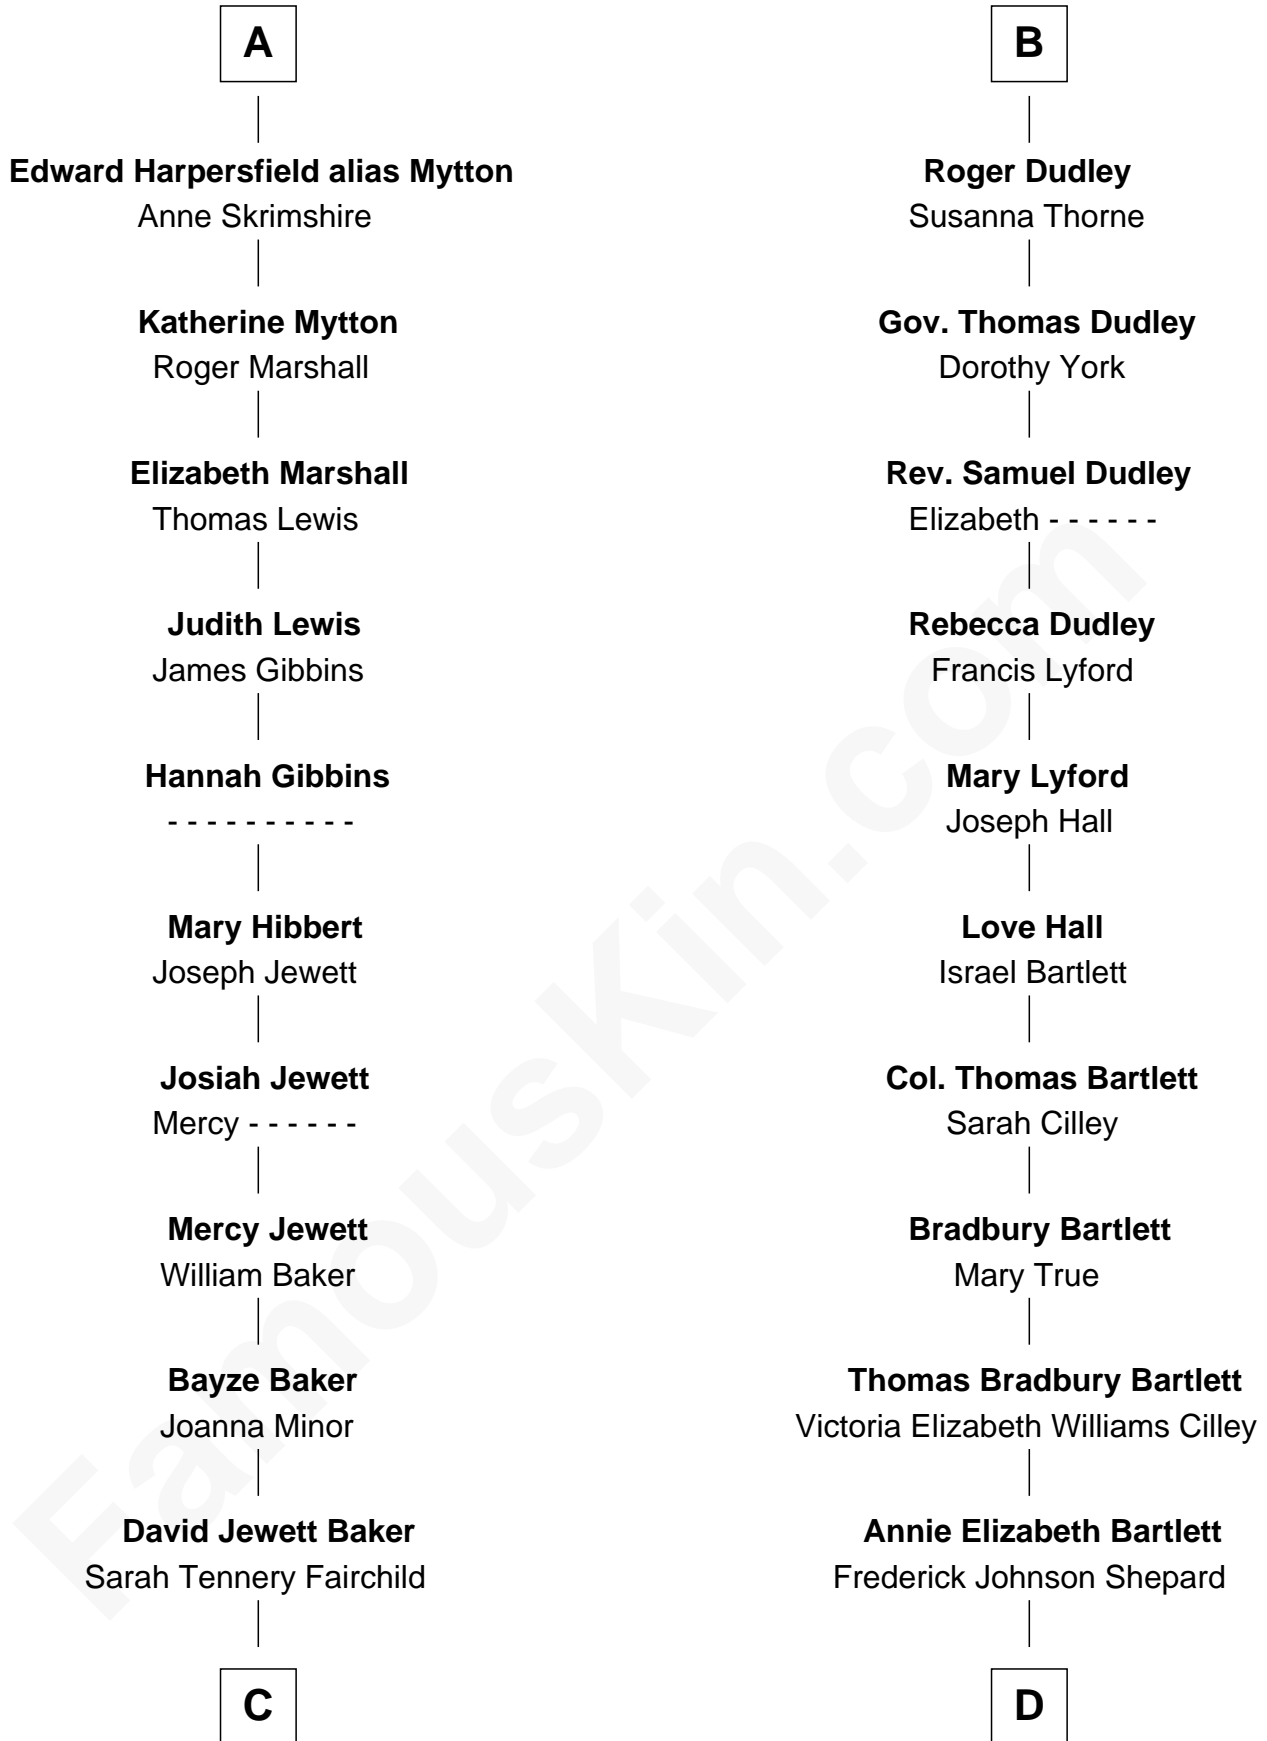

FamousKin.com

Relationship Chart of

Chevy Chase

Comedian, Actor and Writer

18th cousin 3 times removed of

Alan Shepard

Mercury and Apollo Astronaut

C