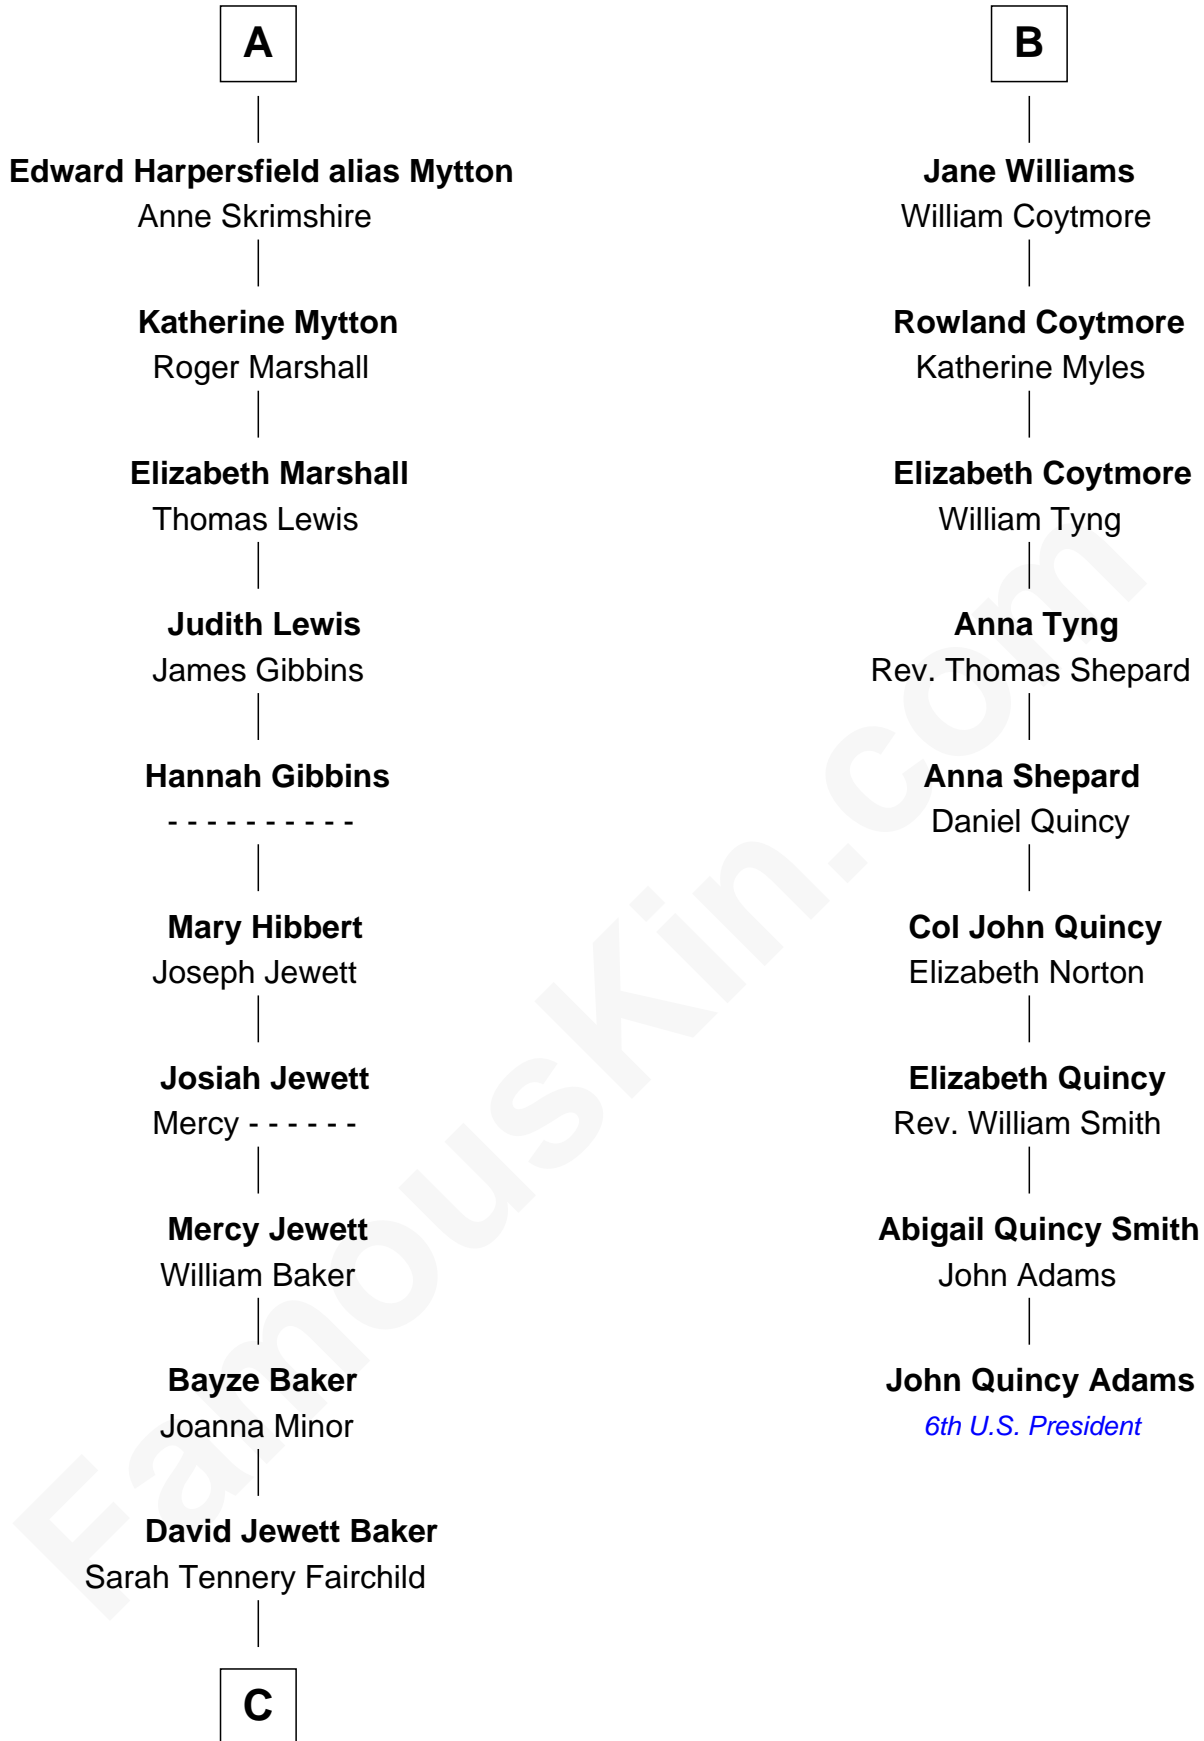

FamousKin.com

Relationship Chart of

Chevy Chase

Comedian, Actor and Writer

15th cousin 6 times removed of

John Quincy Adams

6th U.S. President

C

—
Sarah Tennery Baker

Col. Lyne Shackelford Metcalfe

—
Grace Metcalfe

Charles Denison Chase

—
Edward Leigh Chase

Mabel Penrose Tinsley

—
Edward Tinsley Chase

Cathalene Parker Browning