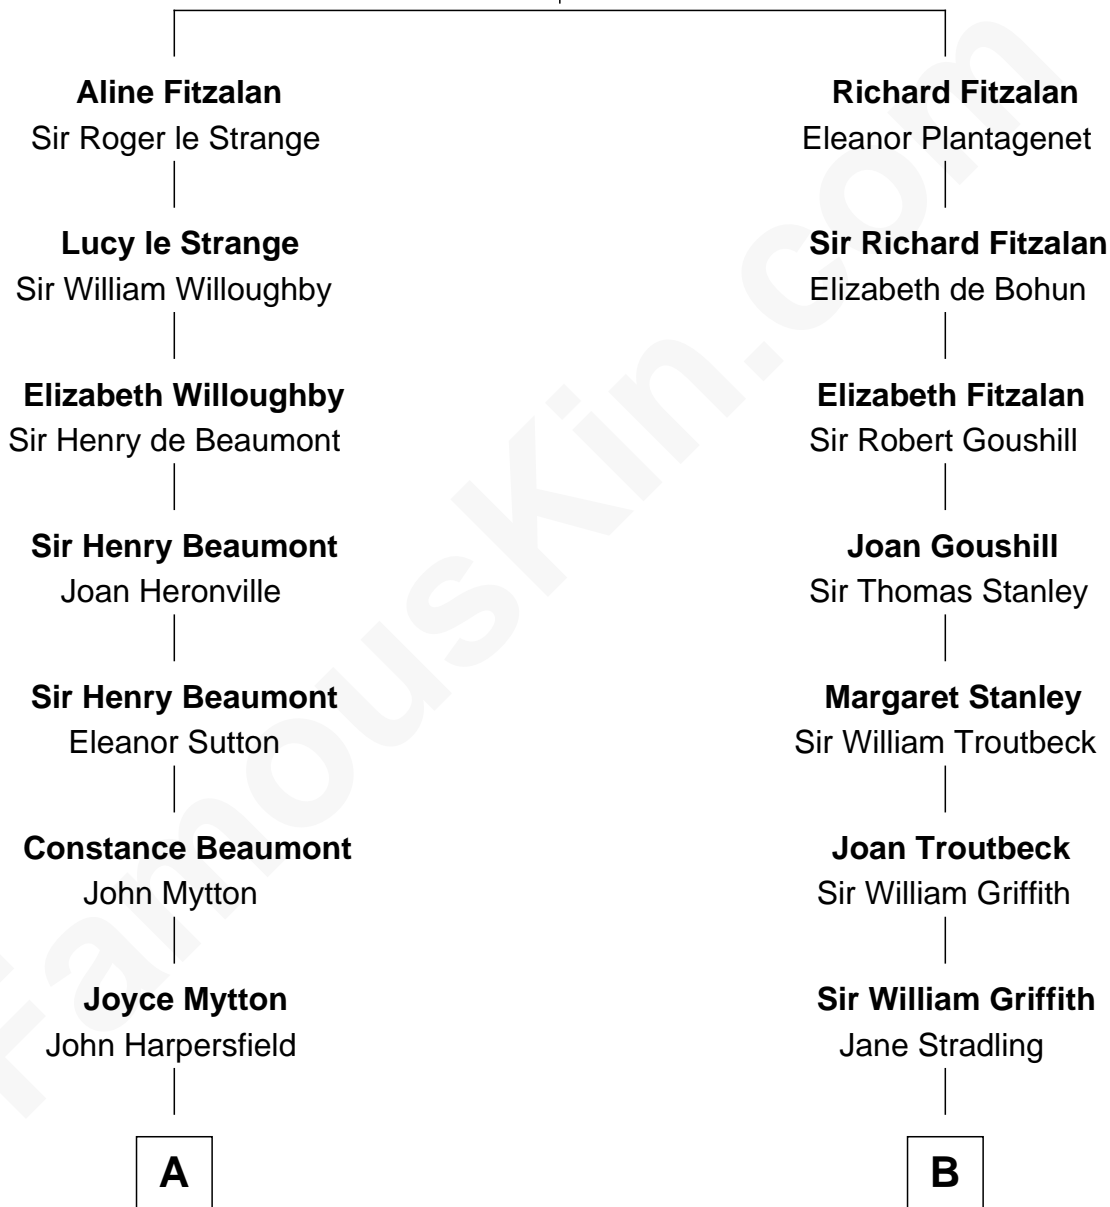

FamousKin.com

Relationship Chart of

Chevy Chase

Comedian, Actor and Writer

16th cousin 5 times removed of

John Quincy Adams

6th U.S. President

Edmund Fitzalan

Alice de Warenne

C

—
Sarah Tennery Baker

Col. Lyne Shackelford Metcalfe

—
Grace Metcalfe

Charles Denison Chase

—
Edward Leigh Chase

Mabel Penrose Tinsley