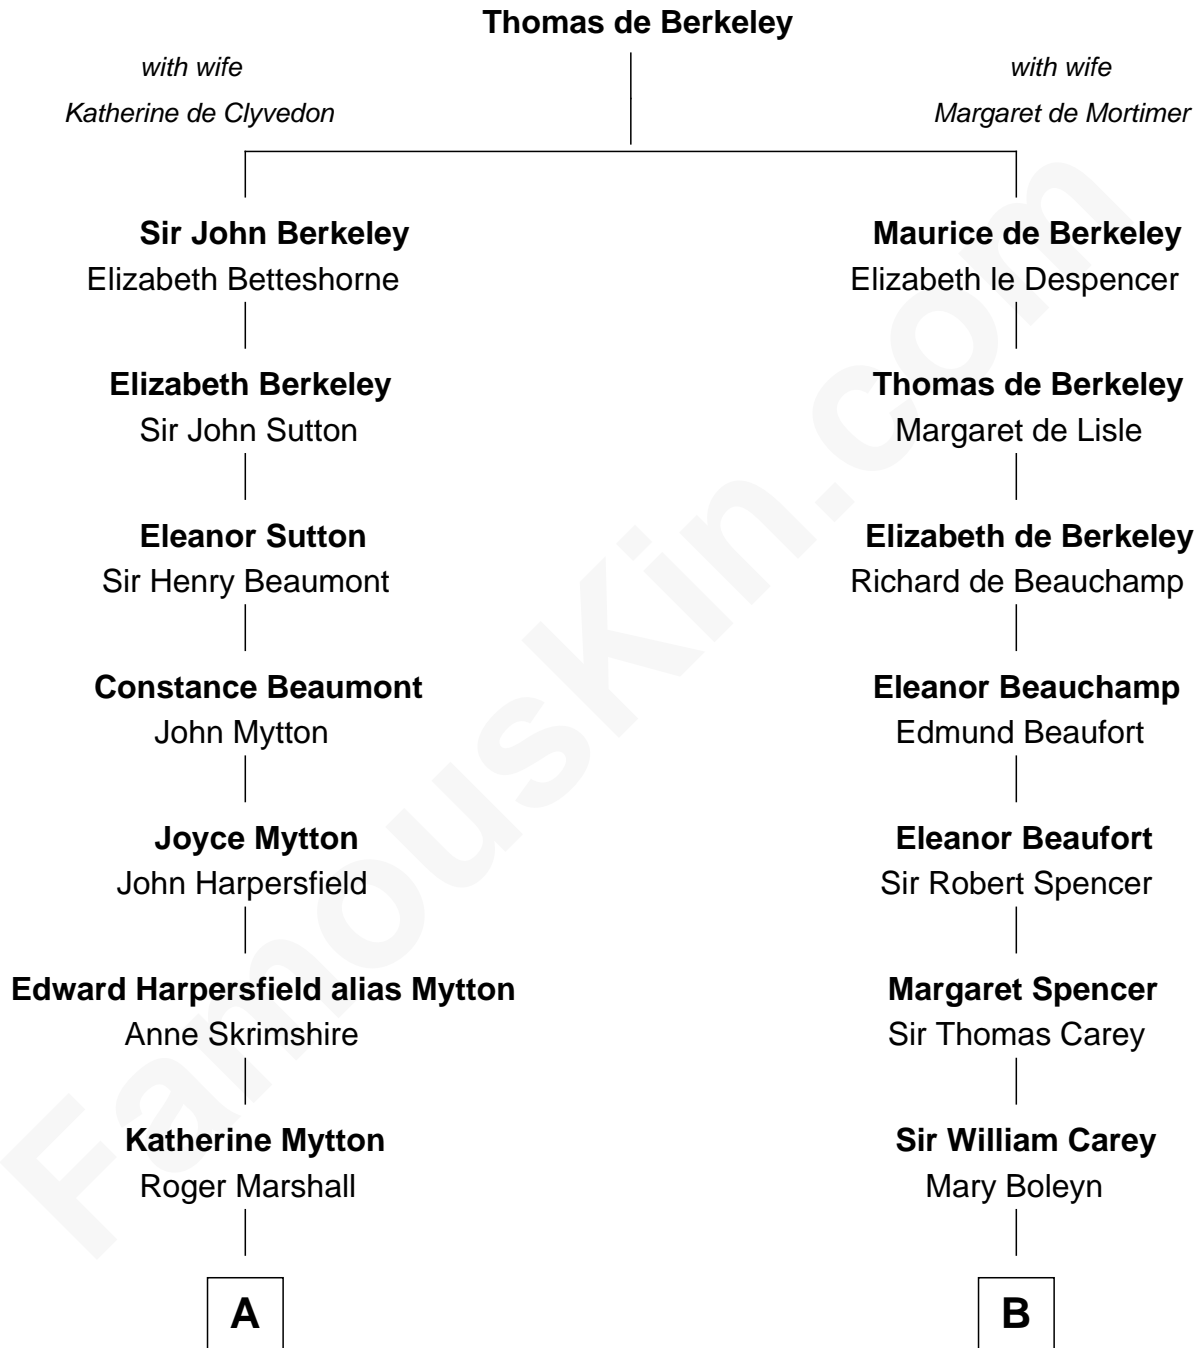

FamousKin.com

Relationship Chart of

Chevy Chase

Comedian, Actor and Writer

16th cousin 3 times removed of

Charles Darwin

Theory of Evolution

C

—
Edward Leigh Chase

Mabel Penrose Tinsley

—
Edward Tinsley Chase

Cathalene Parker Browning

—
Chevy Chase

Comedian, Actor and Writer