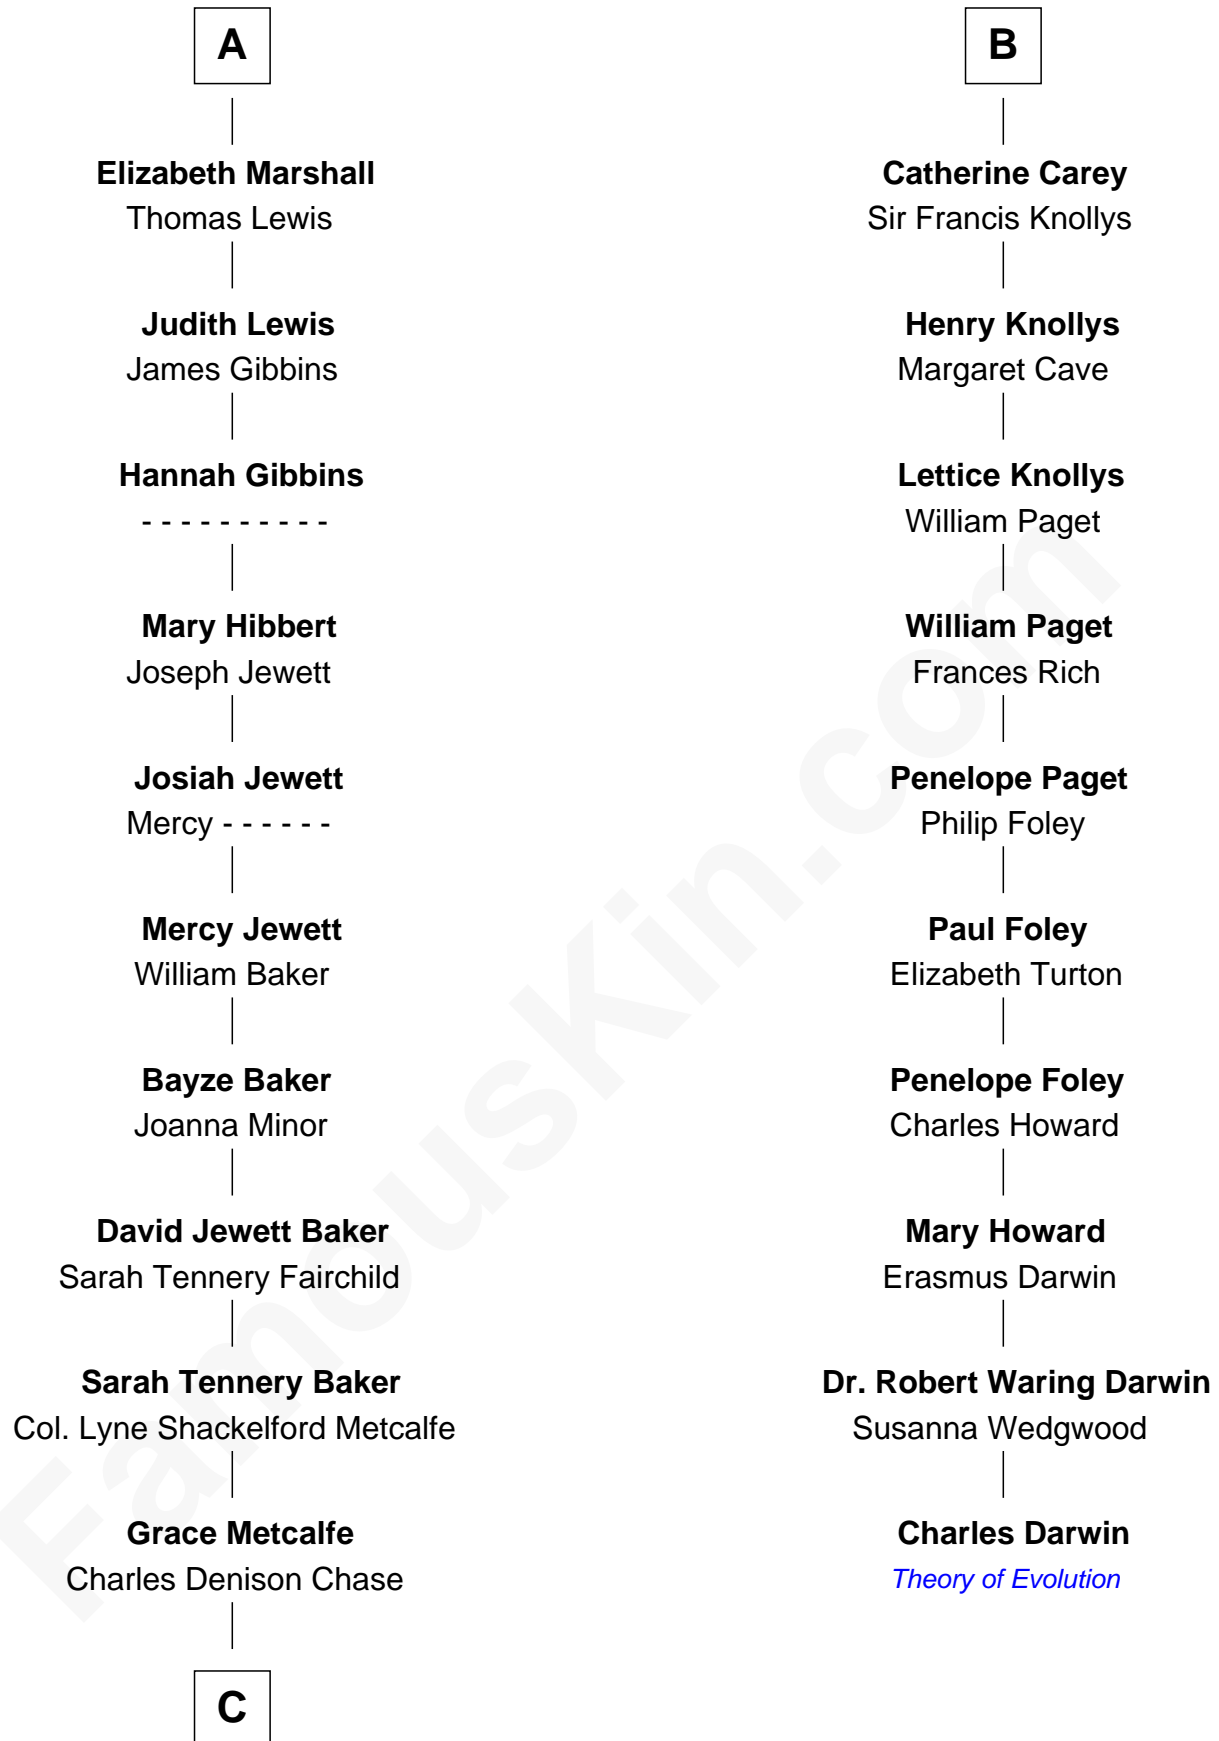

FamousKin.com

Relationship Chart of

Chevy Chase

Comedian, Actor and Writer

16th cousin 3 times removed of

Charles Darwin

Theory of Evolution

C

—
Edward Leigh Chase

Mabel Penrose Tinsley

—
Edward Tinsley Chase

Cathalene Parker Browning

—
Chevy Chase

Comedian, Actor and Writer