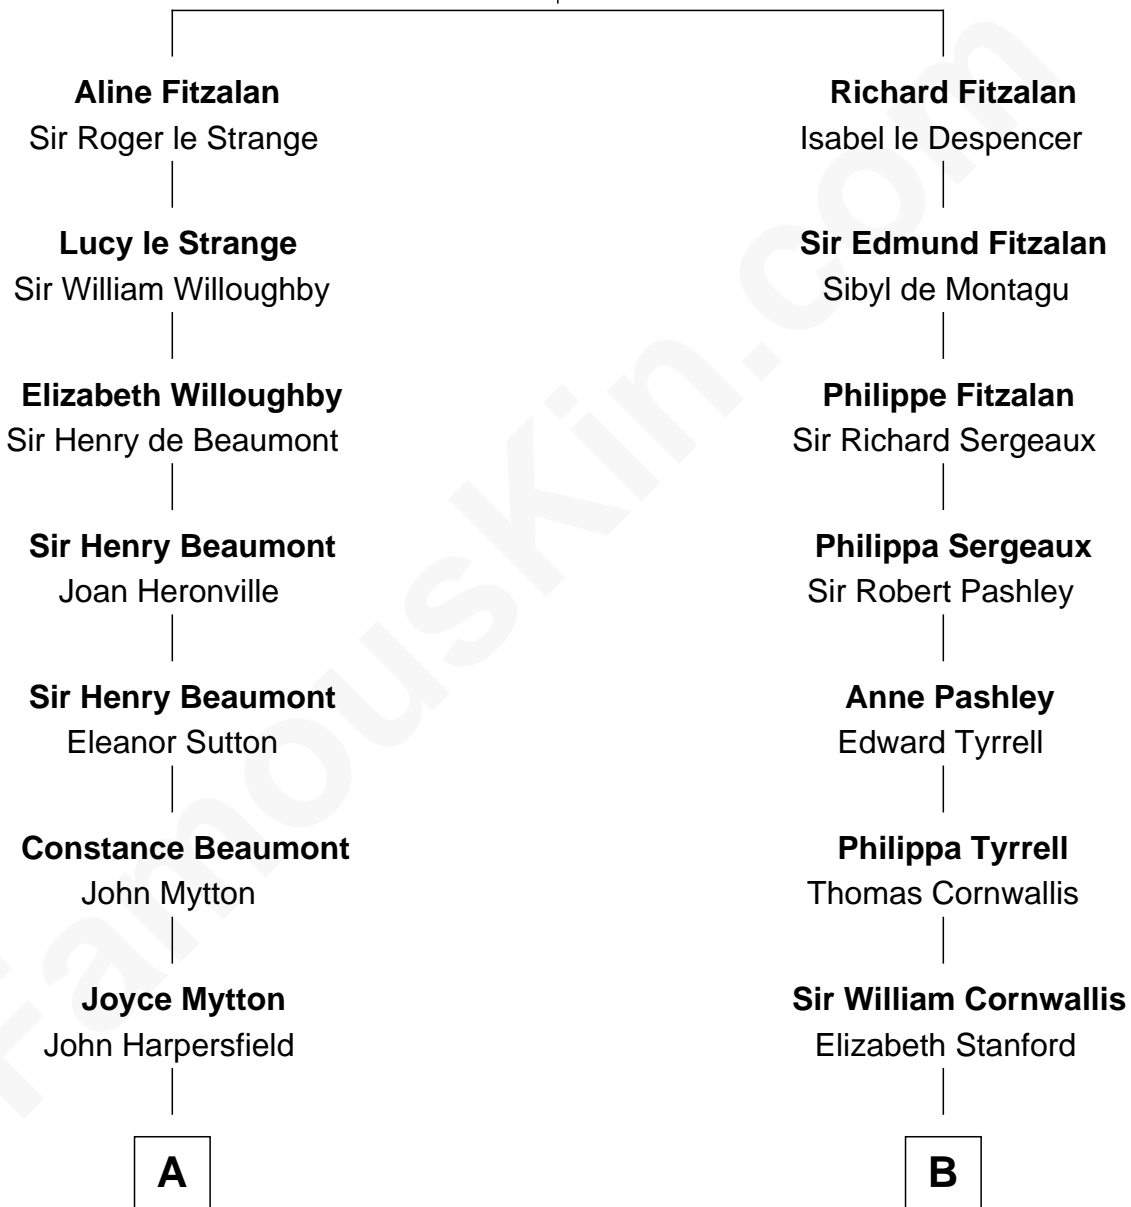

FamousKin.com

Relationship Chart of

Chevy Chase

Comedian, Actor and Writer

18th cousin 3 times removed of

General James Longstreet

Confederate Army - U.S. Civil War

Edmund Fitzalan

Alice de Warenne

C

Sarah Tennery Baker
Col. Lyne Shackelford Metcalfe

Grace Metcalfe
Charles Denison Chase

Edward Leigh Chase
Mabel Penrose Tinsley

Edward Tinsley Chase
Cathalene Parker Browning

Chevy Chase
Comedian, Actor and Writer