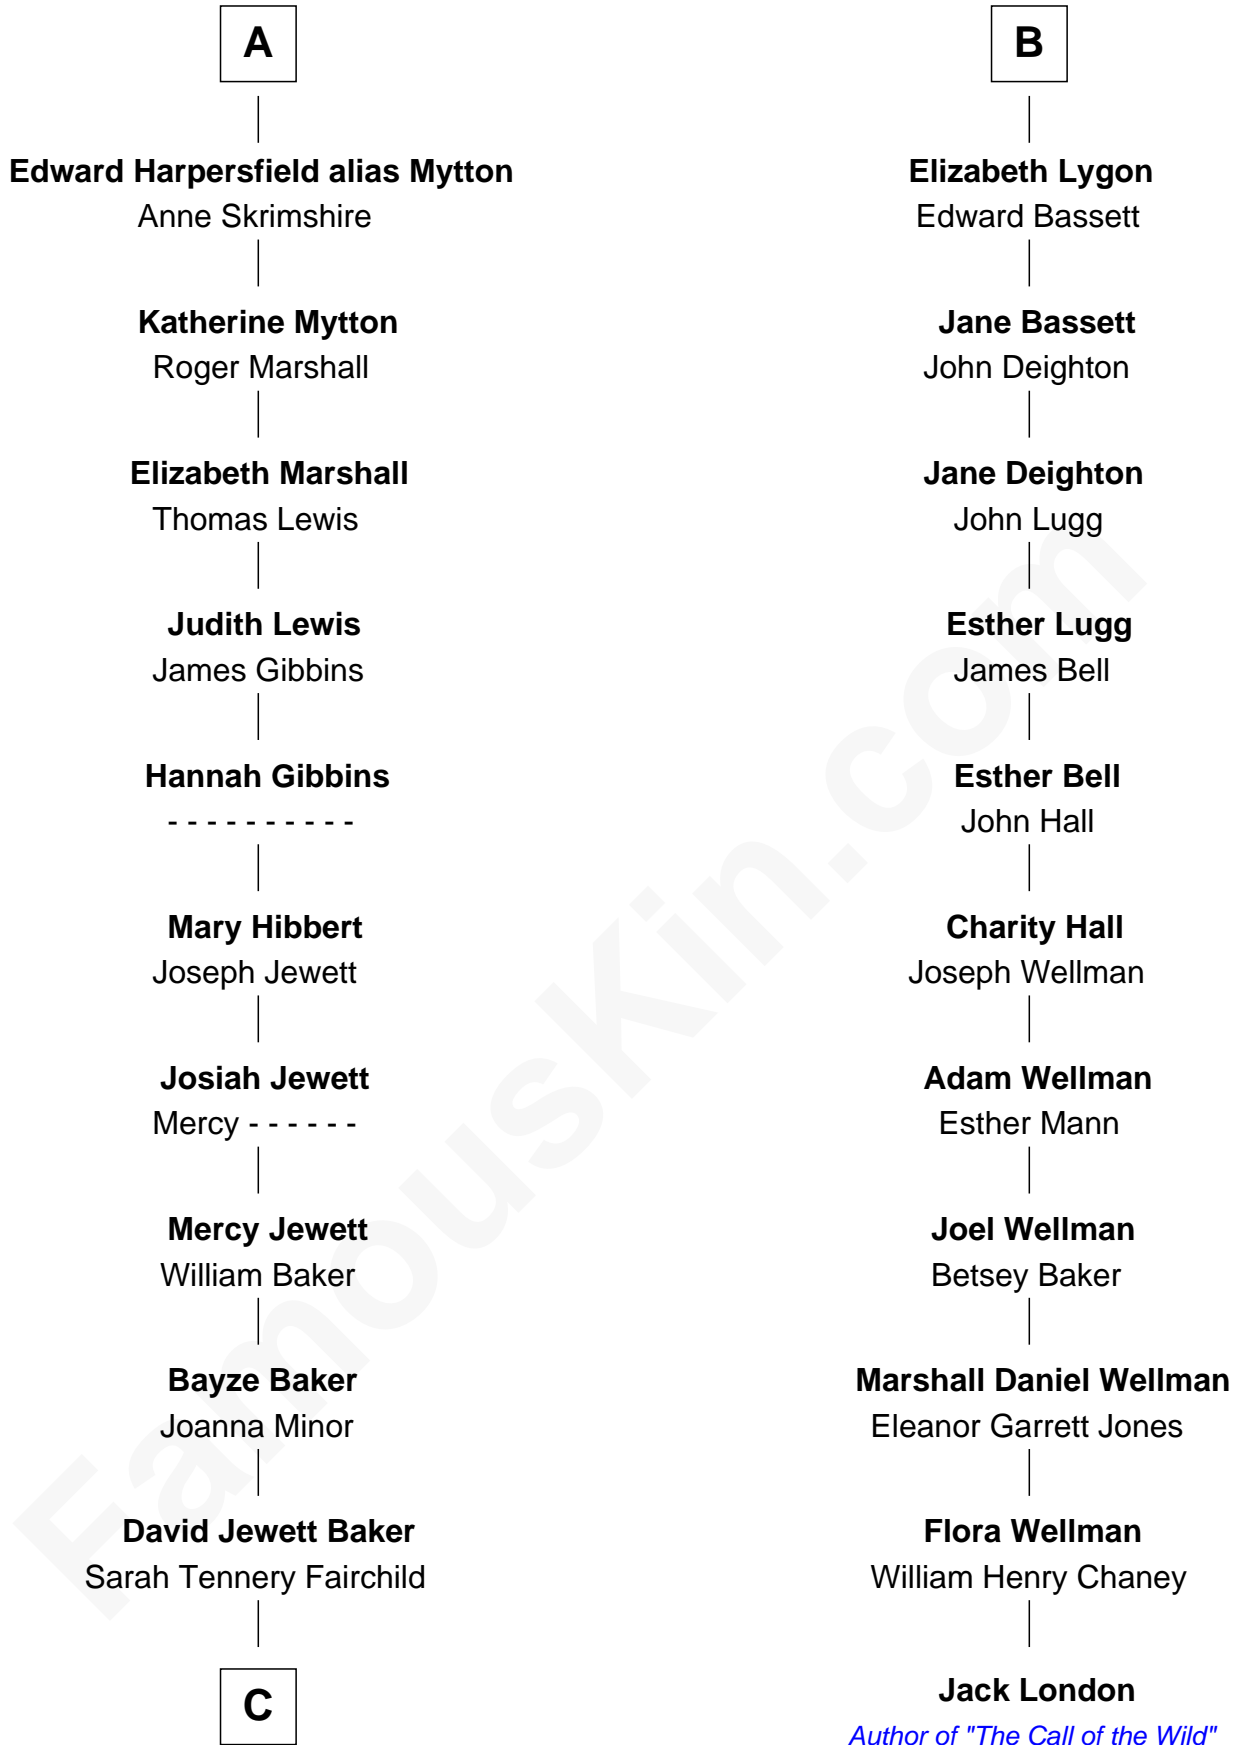

FamousKin.com

Relationship Chart of

Chevy Chase

Comedian, Actor and Writer

17th cousin 4 times removed of

Jack London

Author of "The Call of the Wild"

C

—
Sarah Tennery Baker

Col. Lyne Shackelford Metcalfe

—
Grace Metcalfe

Charles Denison Chase

—
Edward Leigh Chase

Mabel Penrose Tinsley

—
Edward Tinsley Chase

Cathalene Parker Browning