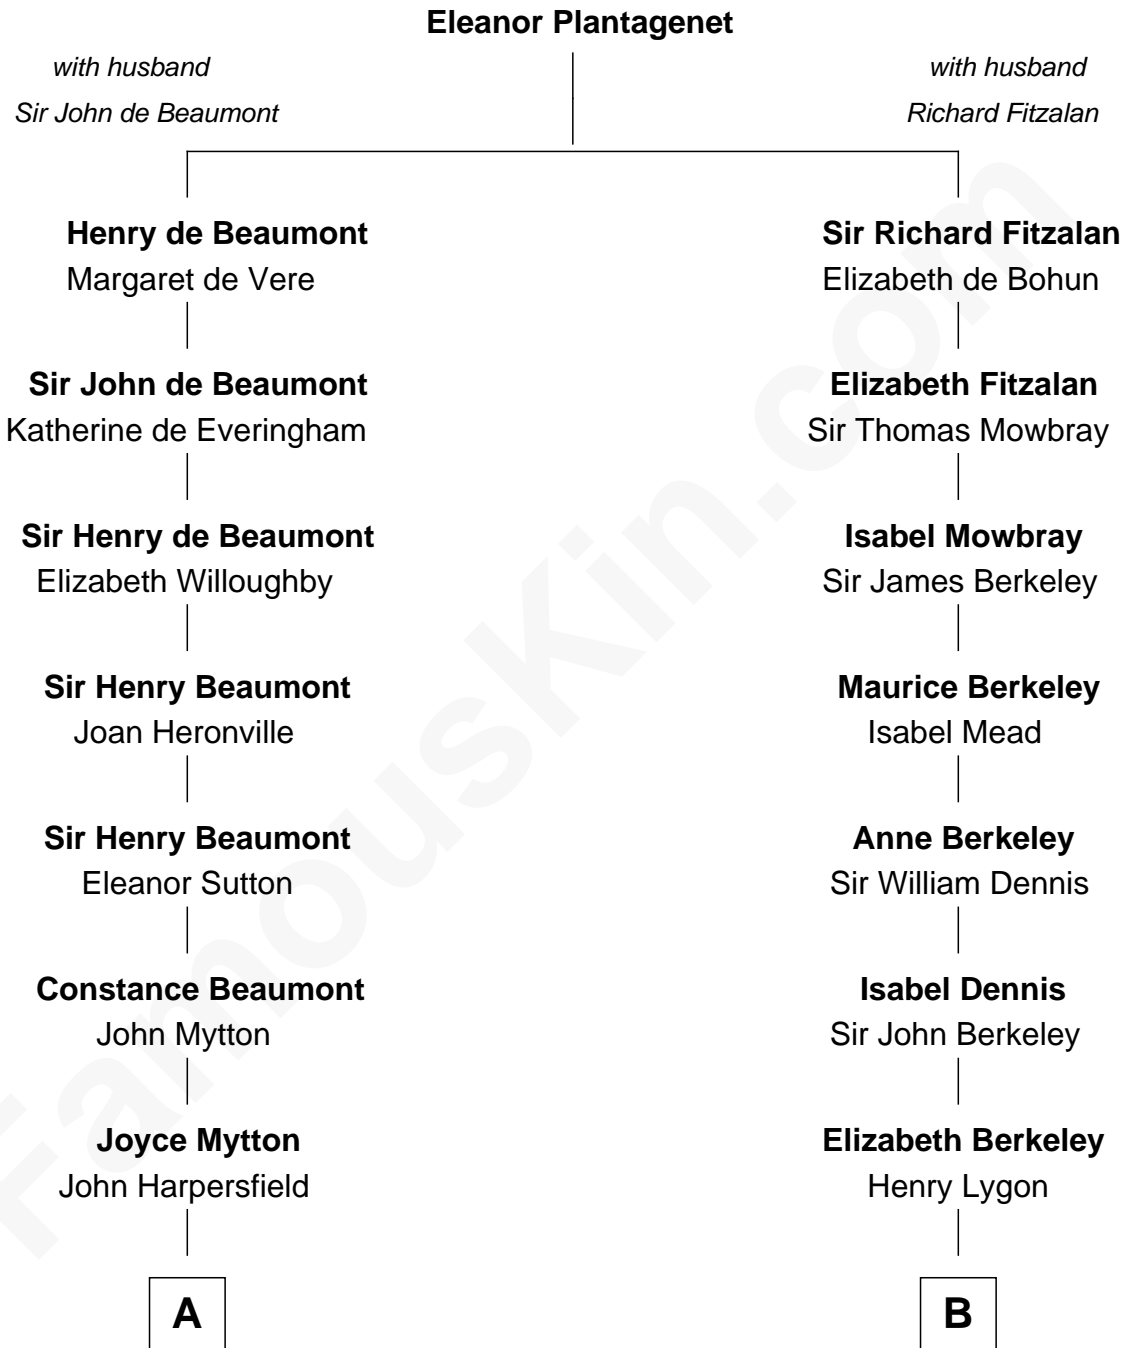

FamousKin.com

Relationship Chart of

Chevy Chase

Comedian, Actor and Writer

17th cousin 4 times removed of

Jack London

Author of "The Call of the Wild"

C

—
Sarah Tennery Baker

Col. Lyne Shackelford Metcalfe

—
Grace Metcalfe

Charles Denison Chase

—
Edward Leigh Chase

Mabel Penrose Tinsley

—
Edward Tinsley Chase

Cathalene Parker Browning