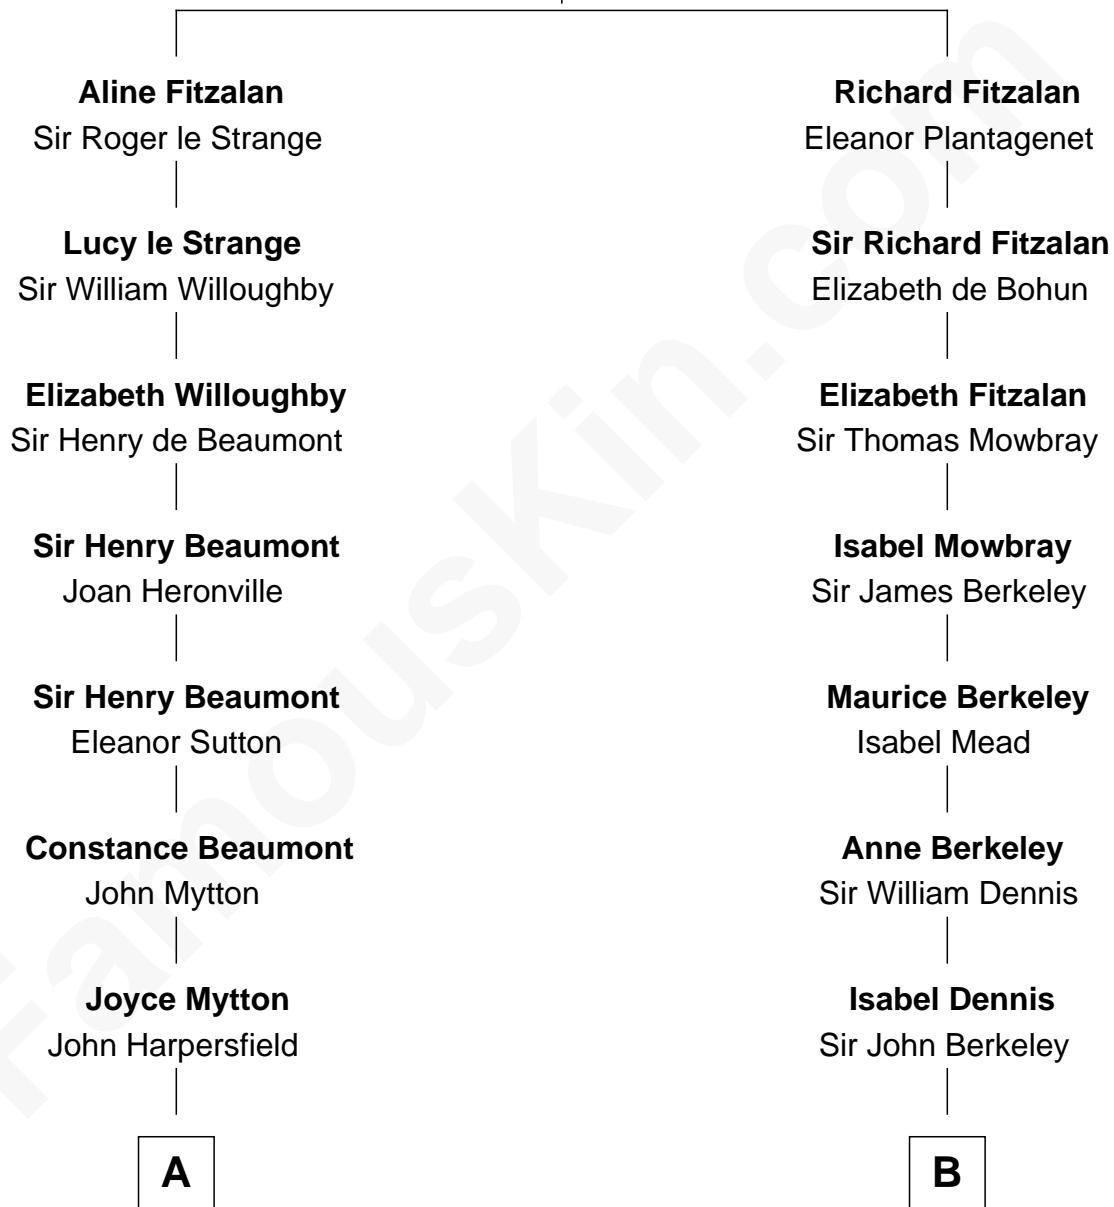

FamousKin.com

Relationship Chart of

Chevy Chase

Comedian, Actor and Writer

18th cousin 3 times removed of

Jack London

Author of "The Call of the Wild"

Edmund Fitzalan

Alice de Warenne

C

Sarah Tennery Baker
Col. Lyne Shackelford Metcalfe

Grace Metcalfe
Charles Denison Chase

Edward Leigh Chase
Mabel Penrose Tinsley

Edward Tinsley Chase
Cathalene Parker Browning

Chevy Chase
Comedian, Actor and Writer