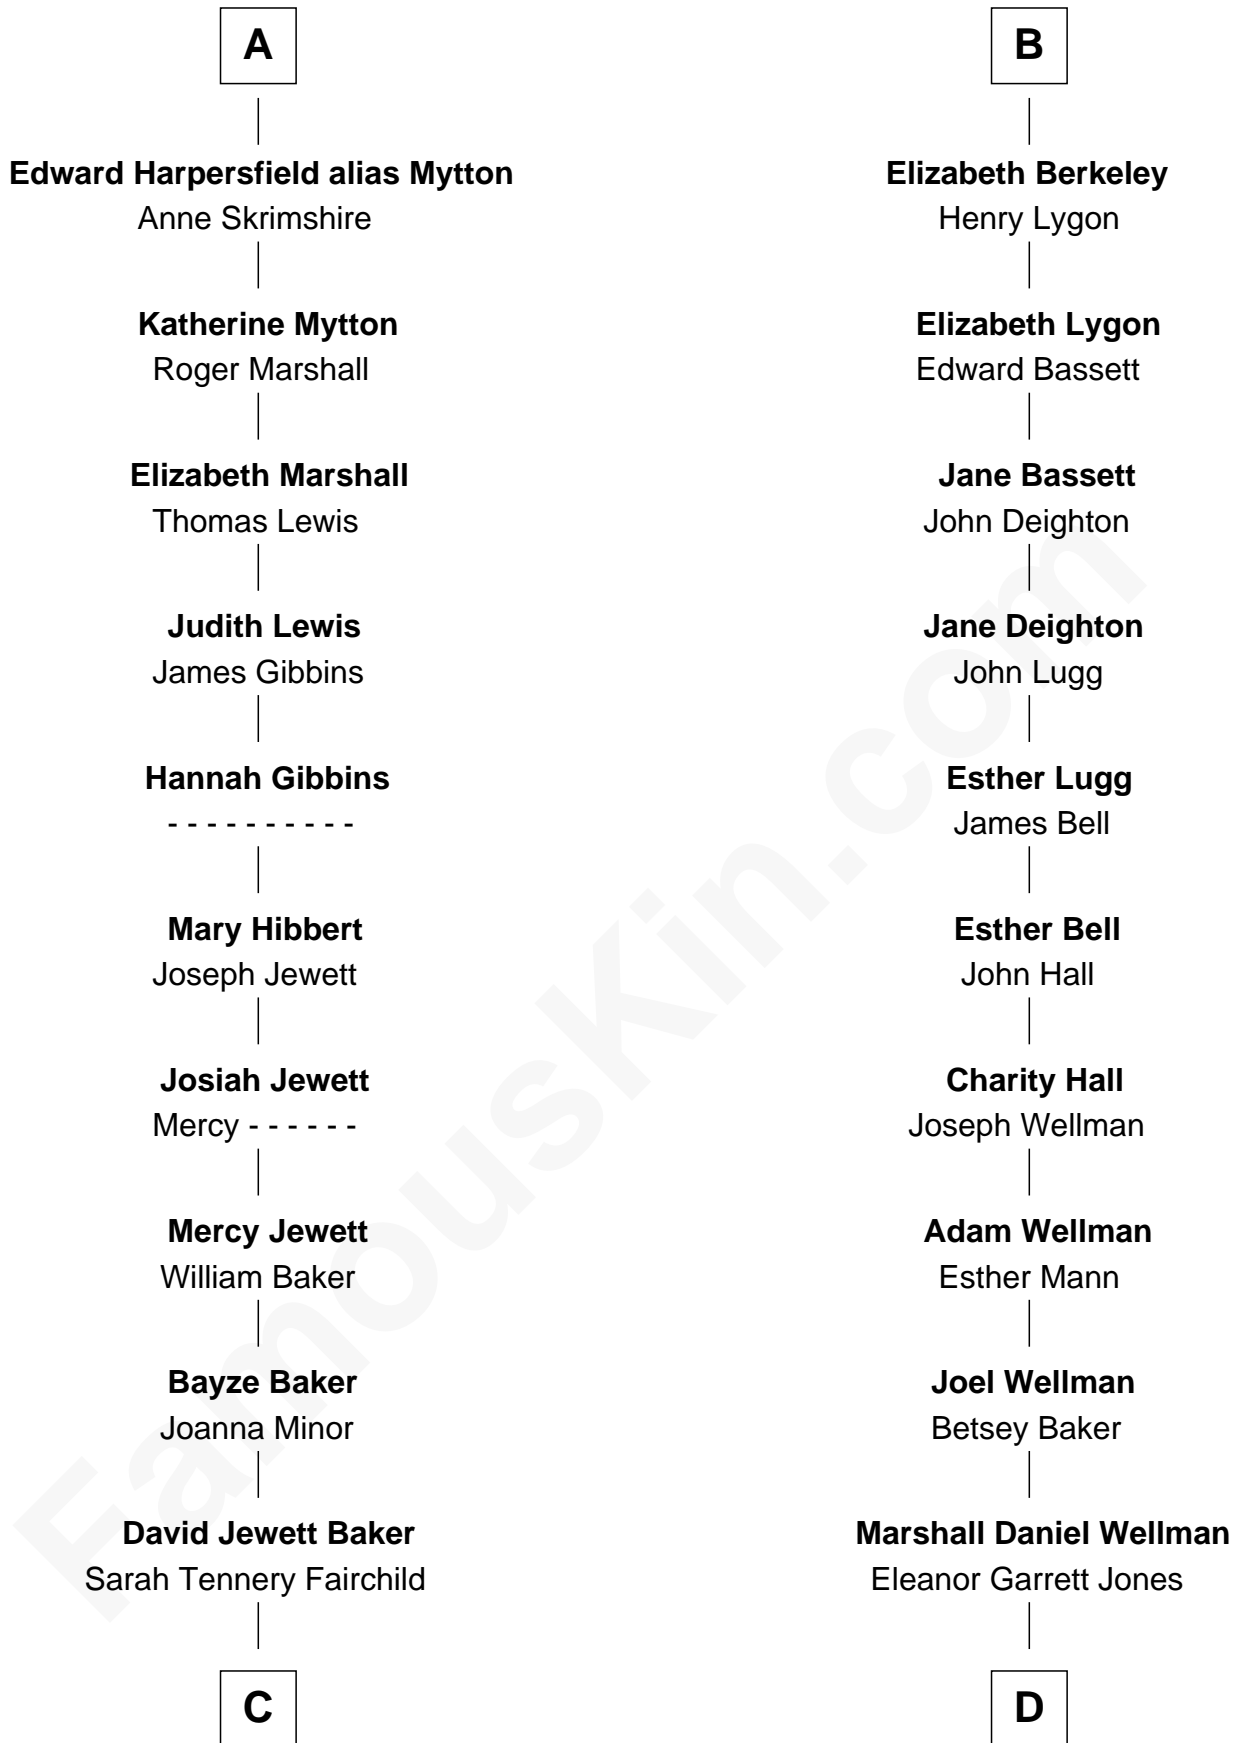

FamousKin.com

Relationship Chart of

Chevy Chase

Comedian, Actor and Writer

18th cousin 3 times removed of

Jack London

Author of "The Call of the Wild"

Edmund Fitzalan

Alice de Warenne

C

Sarah Tennery Baker
Col. Lyne Shackelford Metcalfe

Grace Metcalfe
Charles Denison Chase

Edward Leigh Chase
Mabel Penrose Tinsley

Edward Tinsley Chase
Cathalene Parker Browning

Chevy Chase
Comedian, Actor and Writer