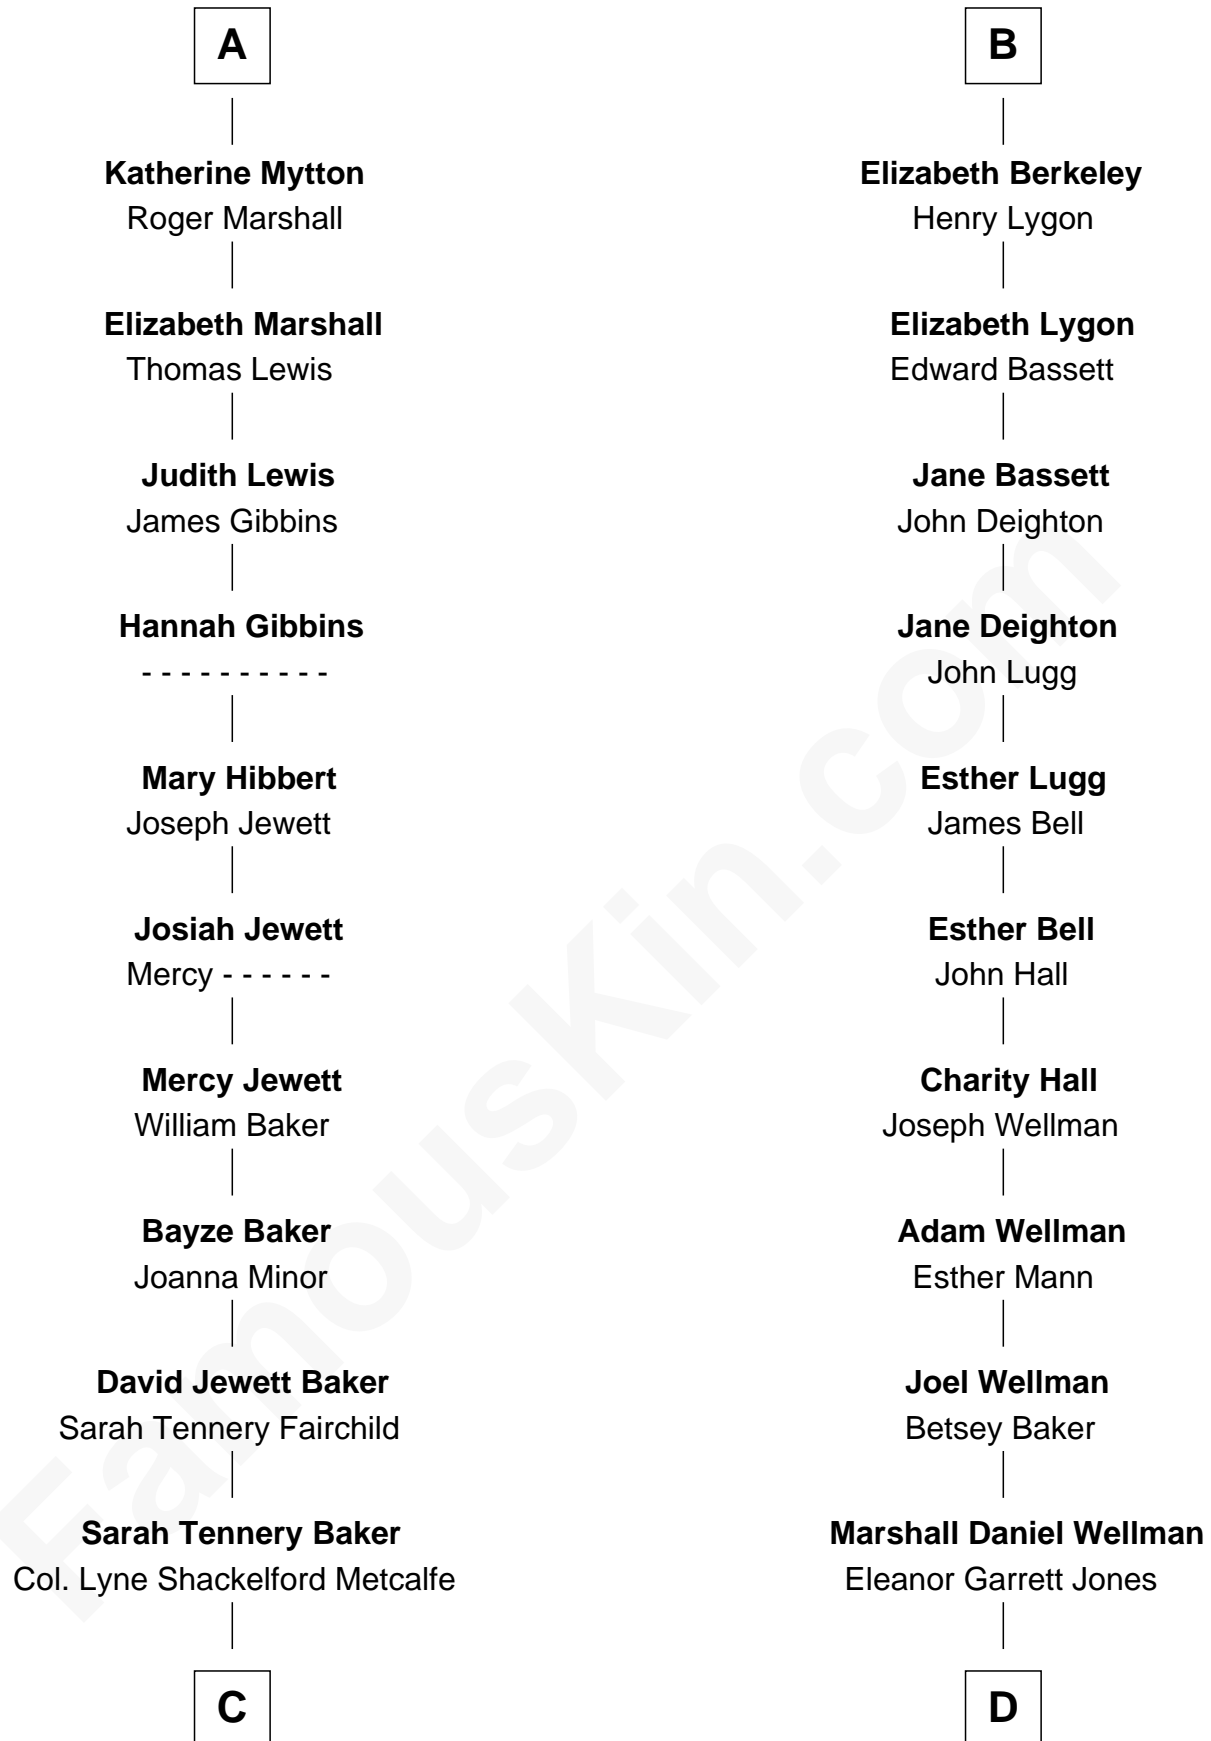

FamousKin.com

Relationship Chart of

Chevy Chase

Comedian, Actor and Writer

18th cousin 2 times removed of

Jack London

Author of "The Call of the Wild"

Sir Maurice de Berkeley

Maurice de Berkeley

Margaret - - - - -

Thomas Berkeley

Catherine Botetourte

Maurice Berkeley

Johanna Denham

Maurice Berkeley

Ellen Montfort

Sir William Berkeley

Anne Stafford

Richard Berkeley

Elizabeth Conningsby

Sir John Berkeley

Isabel Dennis

B

C