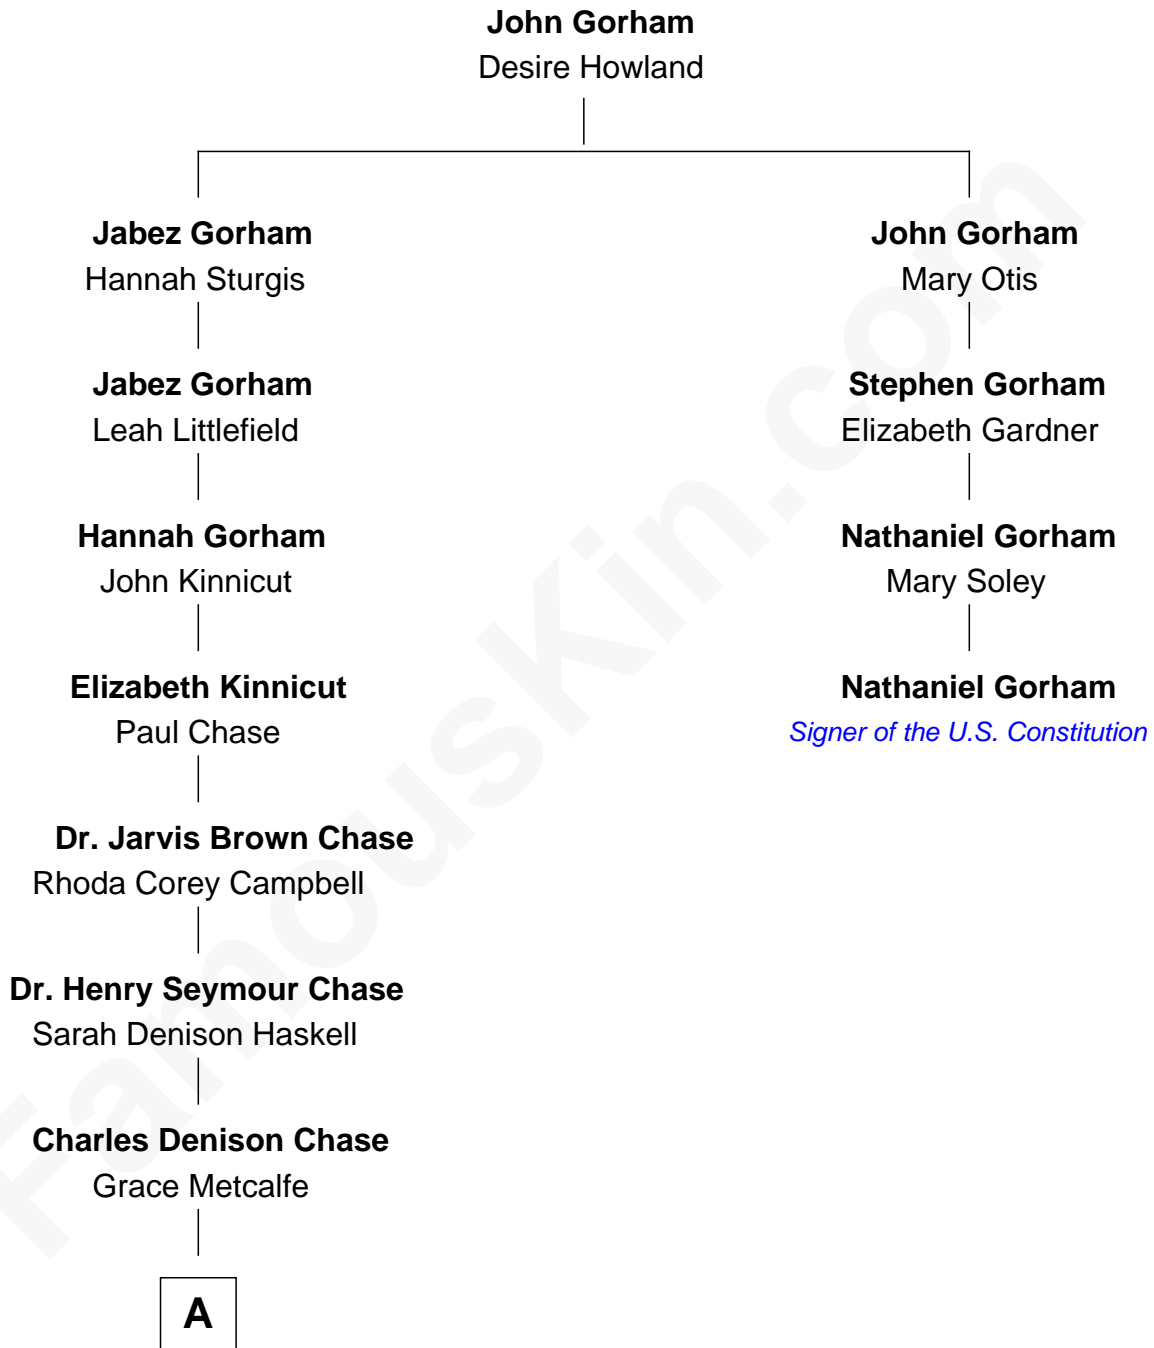

FamousKin.com

Relationship Chart of

Chevy Chase

Comedian, Actor and Writer

3rd cousin 6 times removed of

Nathaniel Gorham

Signer of the U.S. Constitution

A

—
Edward Leigh Chase
Mabel Penrose Tinsley

—
Edward Tinsley Chase
Cathalene Parker Browning

—
Chevy Chase
Comedian, Actor and Writer