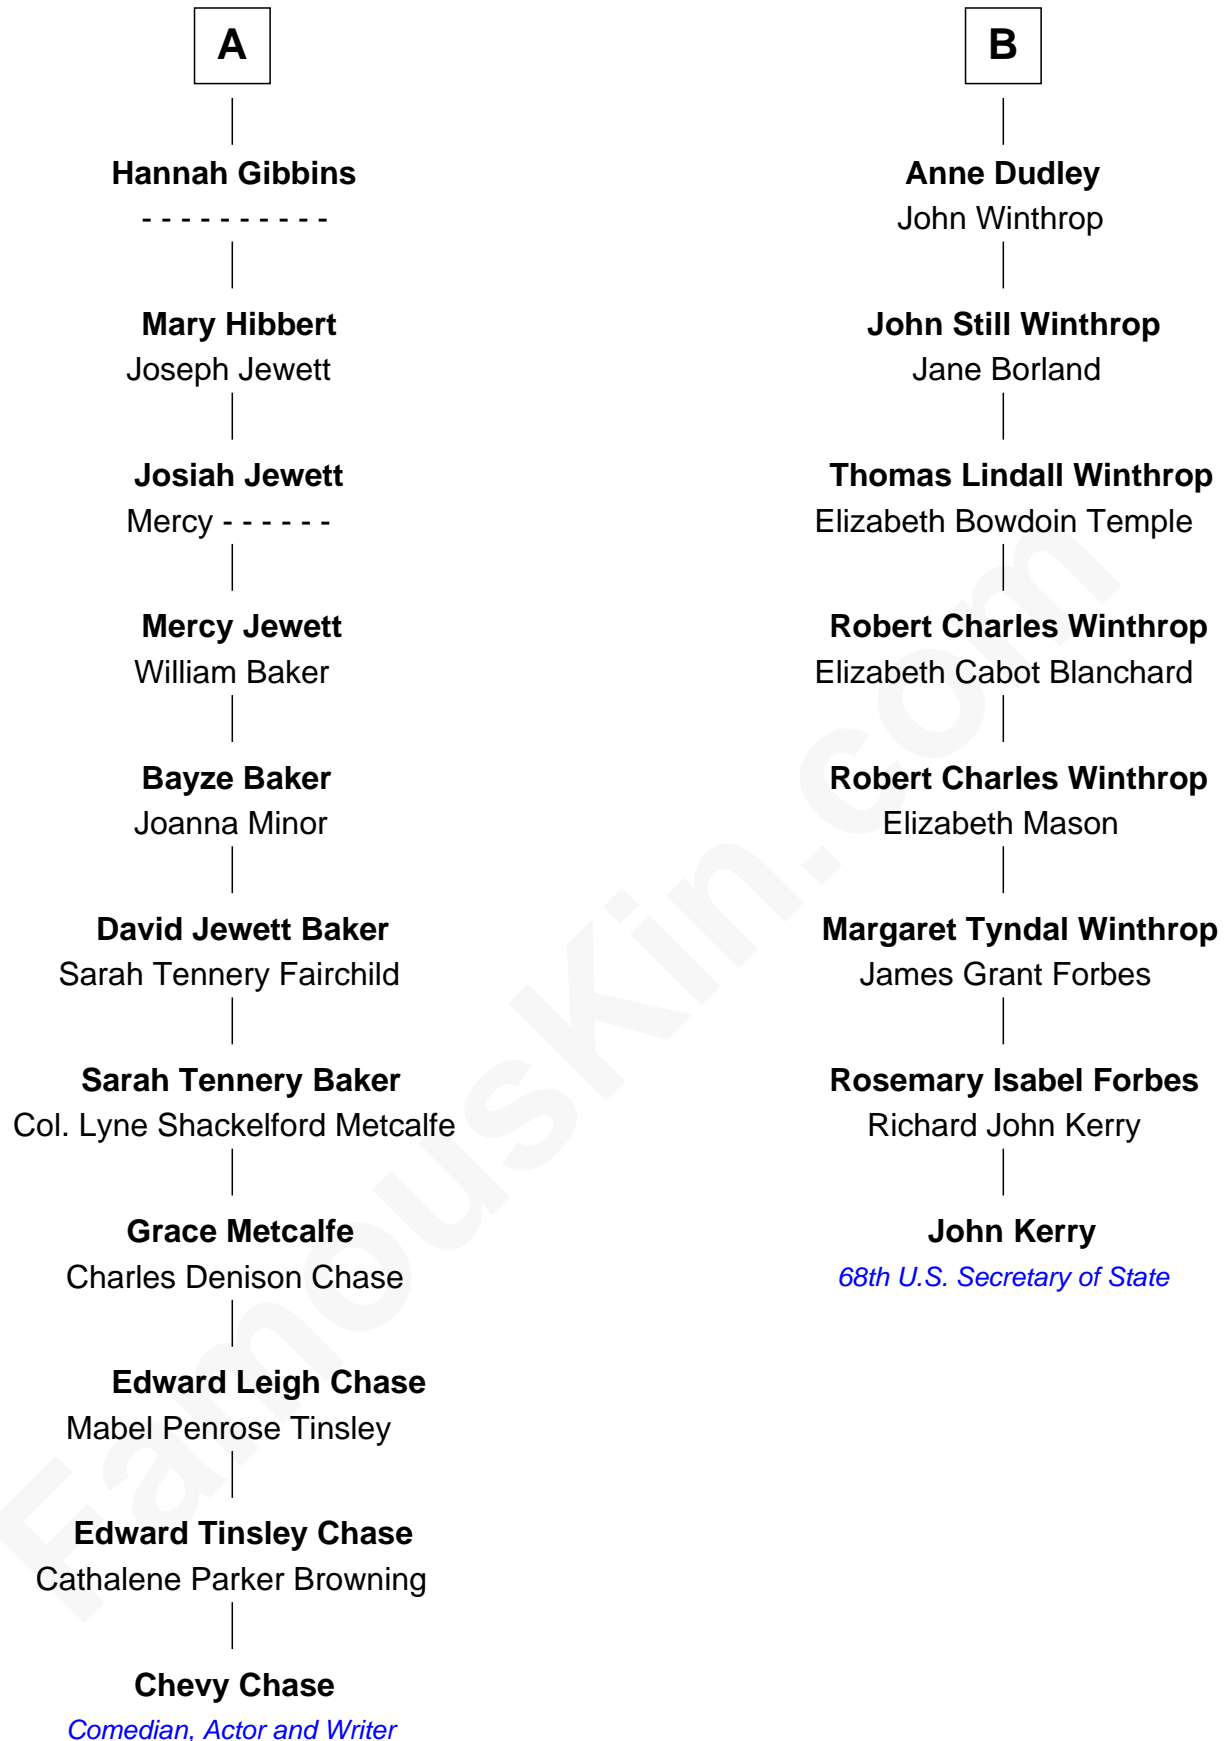

FamousKin.com

Relationship Chart of

Chevy Chase

Comedian, Actor and Writer

14th cousin 3 times removed of

John Kerry

68th U.S. Secretary of State

Chevy Chase photo by [Alan Light](#) (CC BY 2.0)