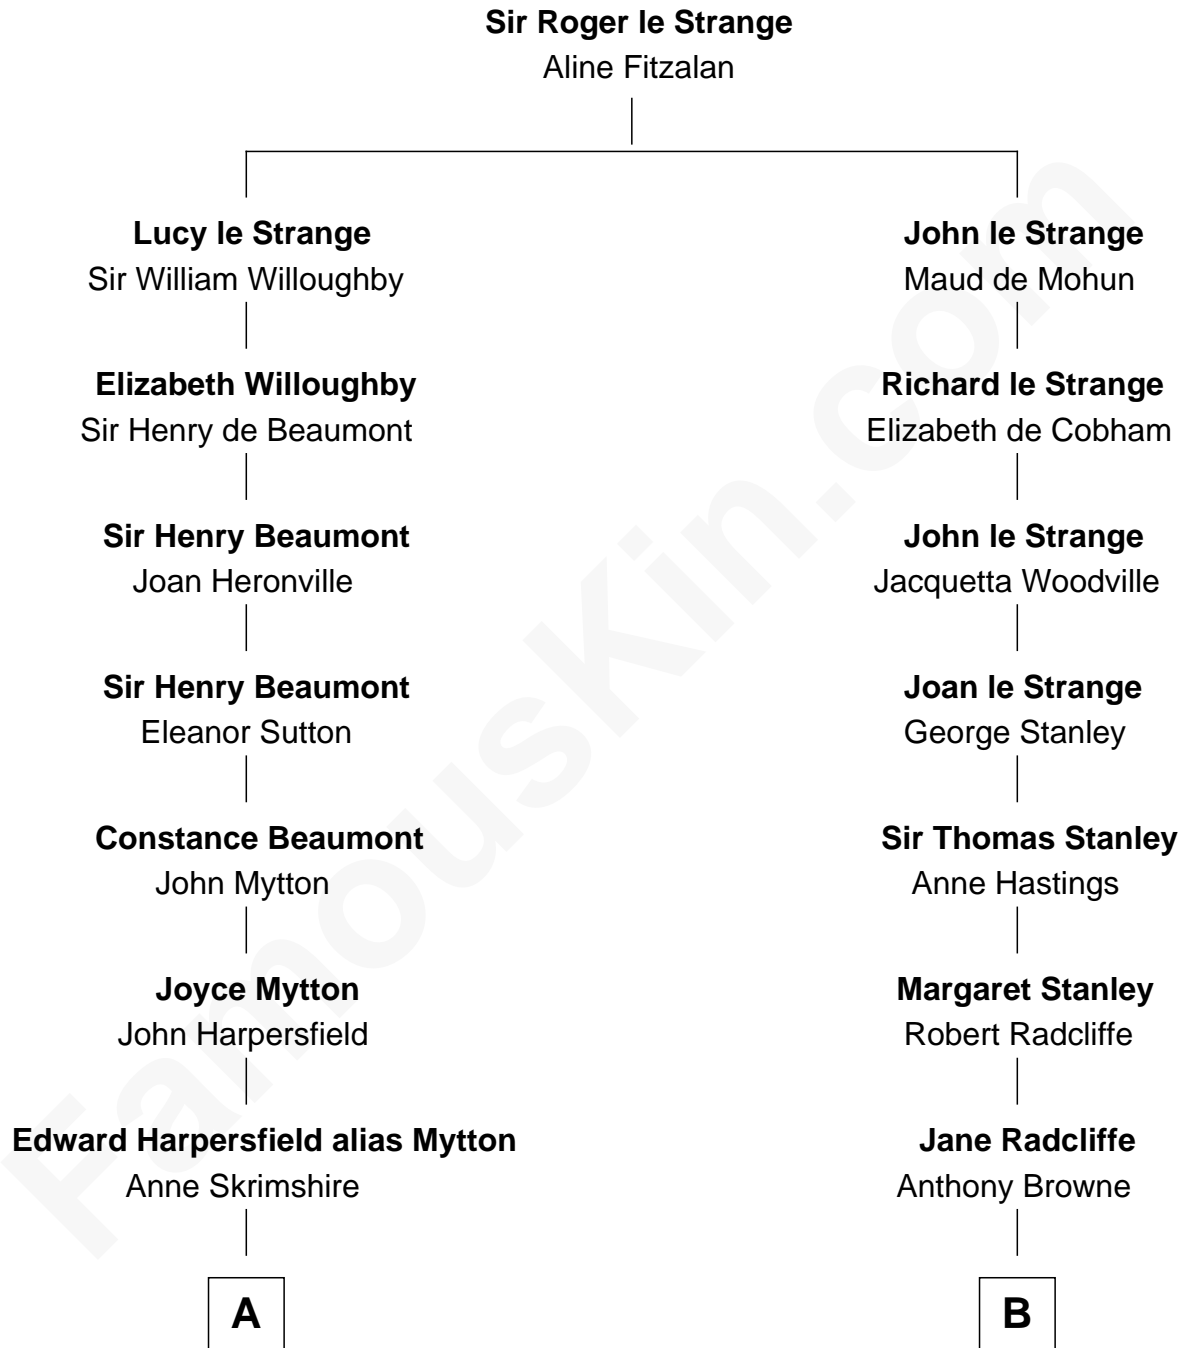

FamousKin.com

Relationship Chart of

Chevy Chase

Comedian, Actor and Writer

19th cousin 1 time removed of

John Kerry

68th U.S. Secretary of State

C

Grace Metcalfe
Charles Denison Chase

Edward Leigh Chase
Mabel Penrose Tinsley

Edward Tinsley Chase
Cathalene Parker Browning

Chevy Chase
Comedian, Actor and Writer

D

Margaret Tyndal Winthrop
James Grant Forbes