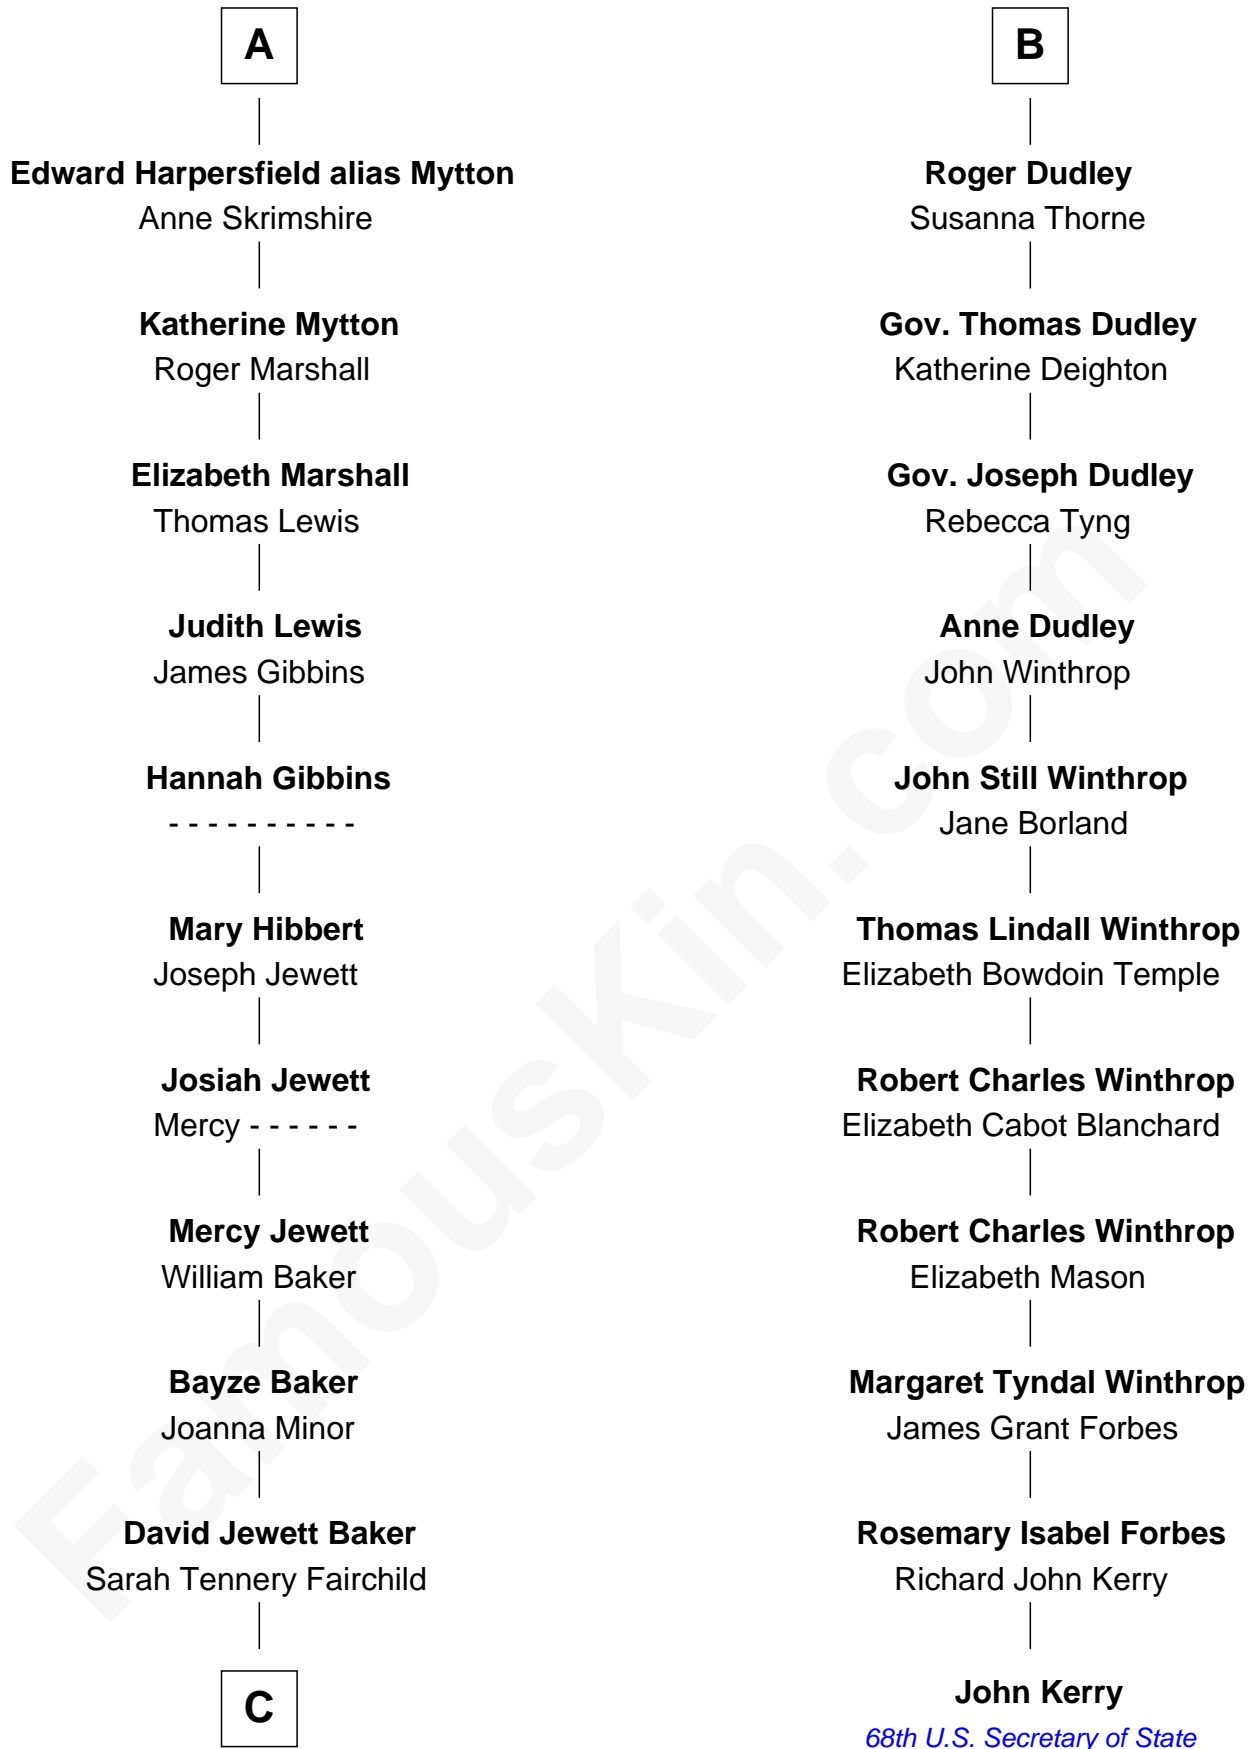

FamousKin.com

Relationship Chart of

Chevy Chase

Comedian, Actor and Writer

17th cousin 4 times removed of

John Kerry

68th U.S. Secretary of State

C

—
Sarah Tennery Baker

Col. Lyne Shackelford Metcalfe

—
Grace Metcalfe

Charles Denison Chase

—
Edward Leigh Chase

Mabel Penrose Tinsley

—
Edward Tinsley Chase

Cathalene Parker Browning