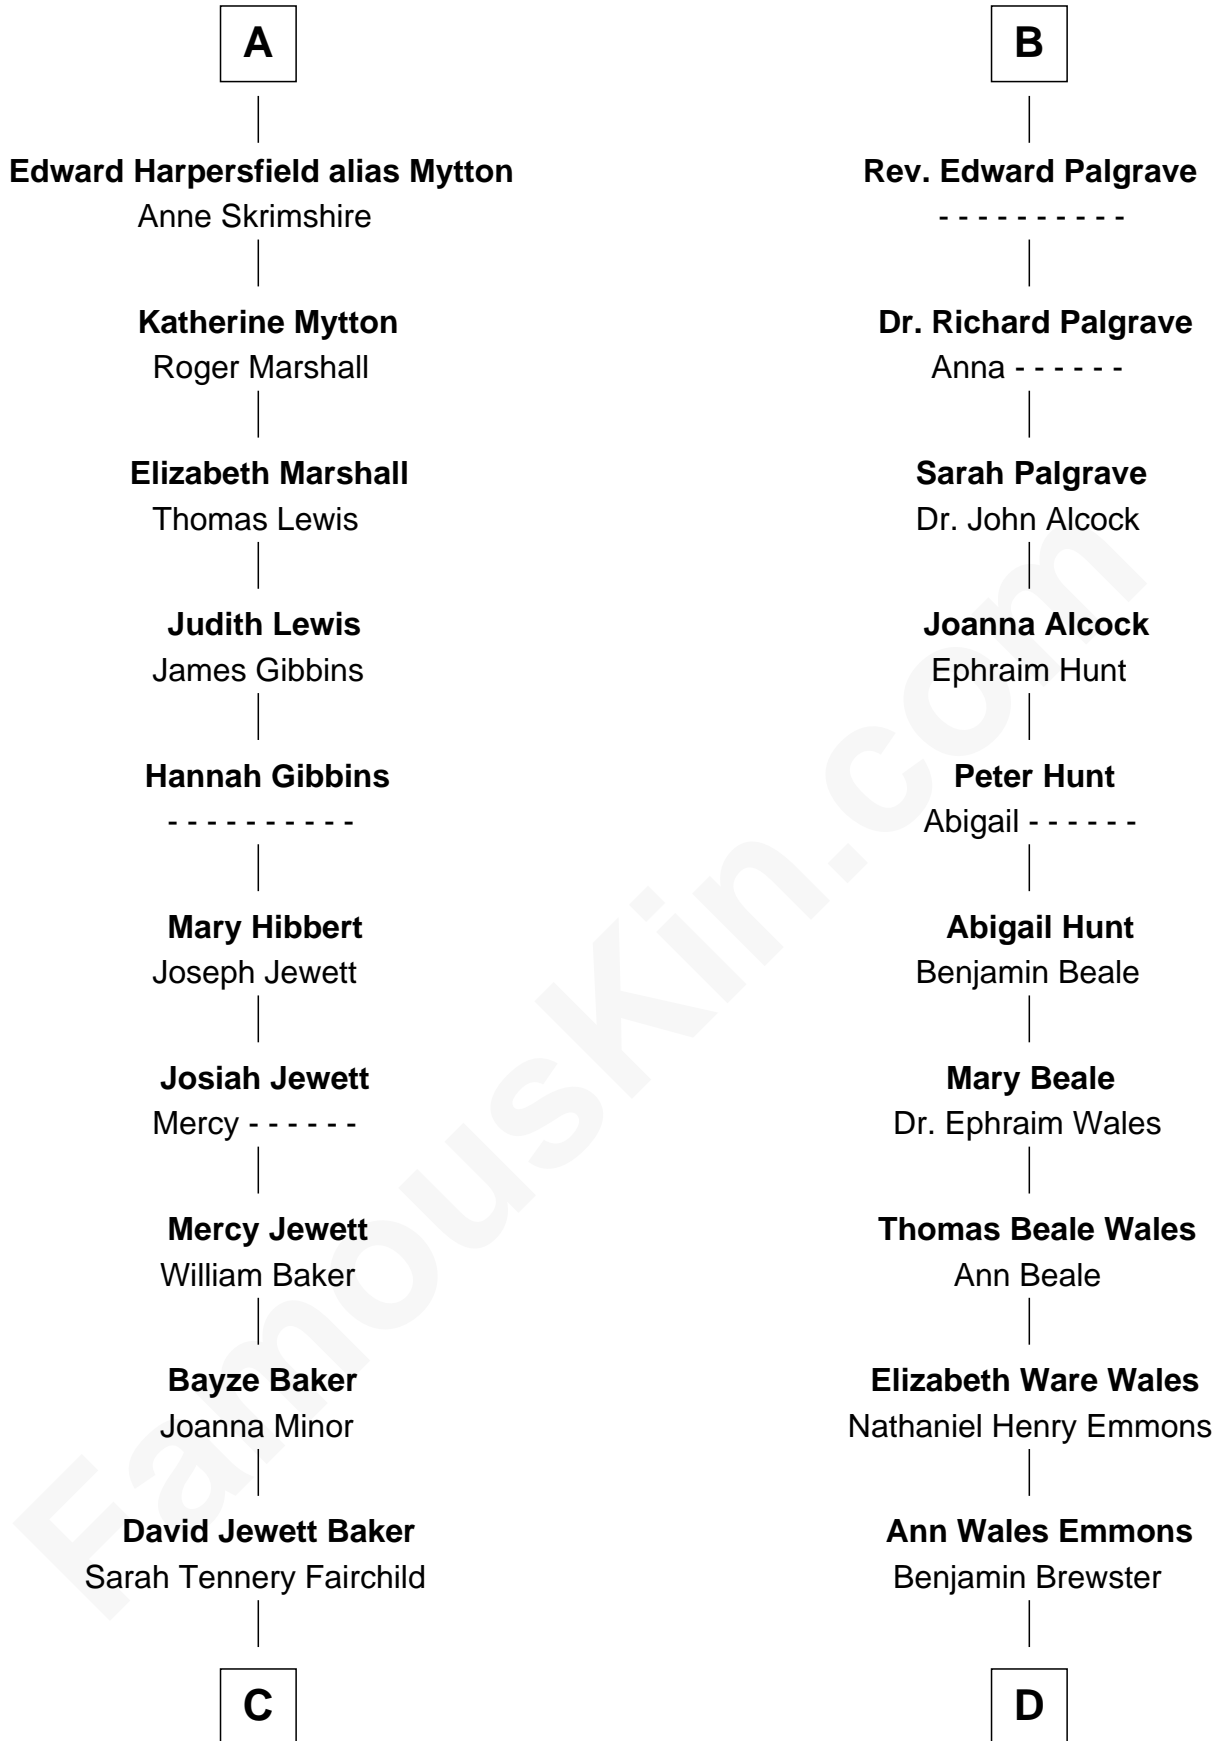

## Relationship Chart of

### Chevy Chase

*Comedian, Actor and Writer*

20th cousin 1 time removed of

**Paget Brewster**  
*TV Actress*

**C**

**Sarah Tennyry Baker**  
Col. Lyne Shackelford Metcalfe

**Grace Metcalfe**  
Charles Denison Chase

**Edward Leigh Chase**  
Mabel Penrose Tinsley

**Edward Tinsley Chase**  
Cathalene Parker Browning

**Chevy Chase**  
*Comedian, Actor and Writer*

**D**

**Dr. George Washington Wales Brewster**  
Ellen Mackenzie Hodge