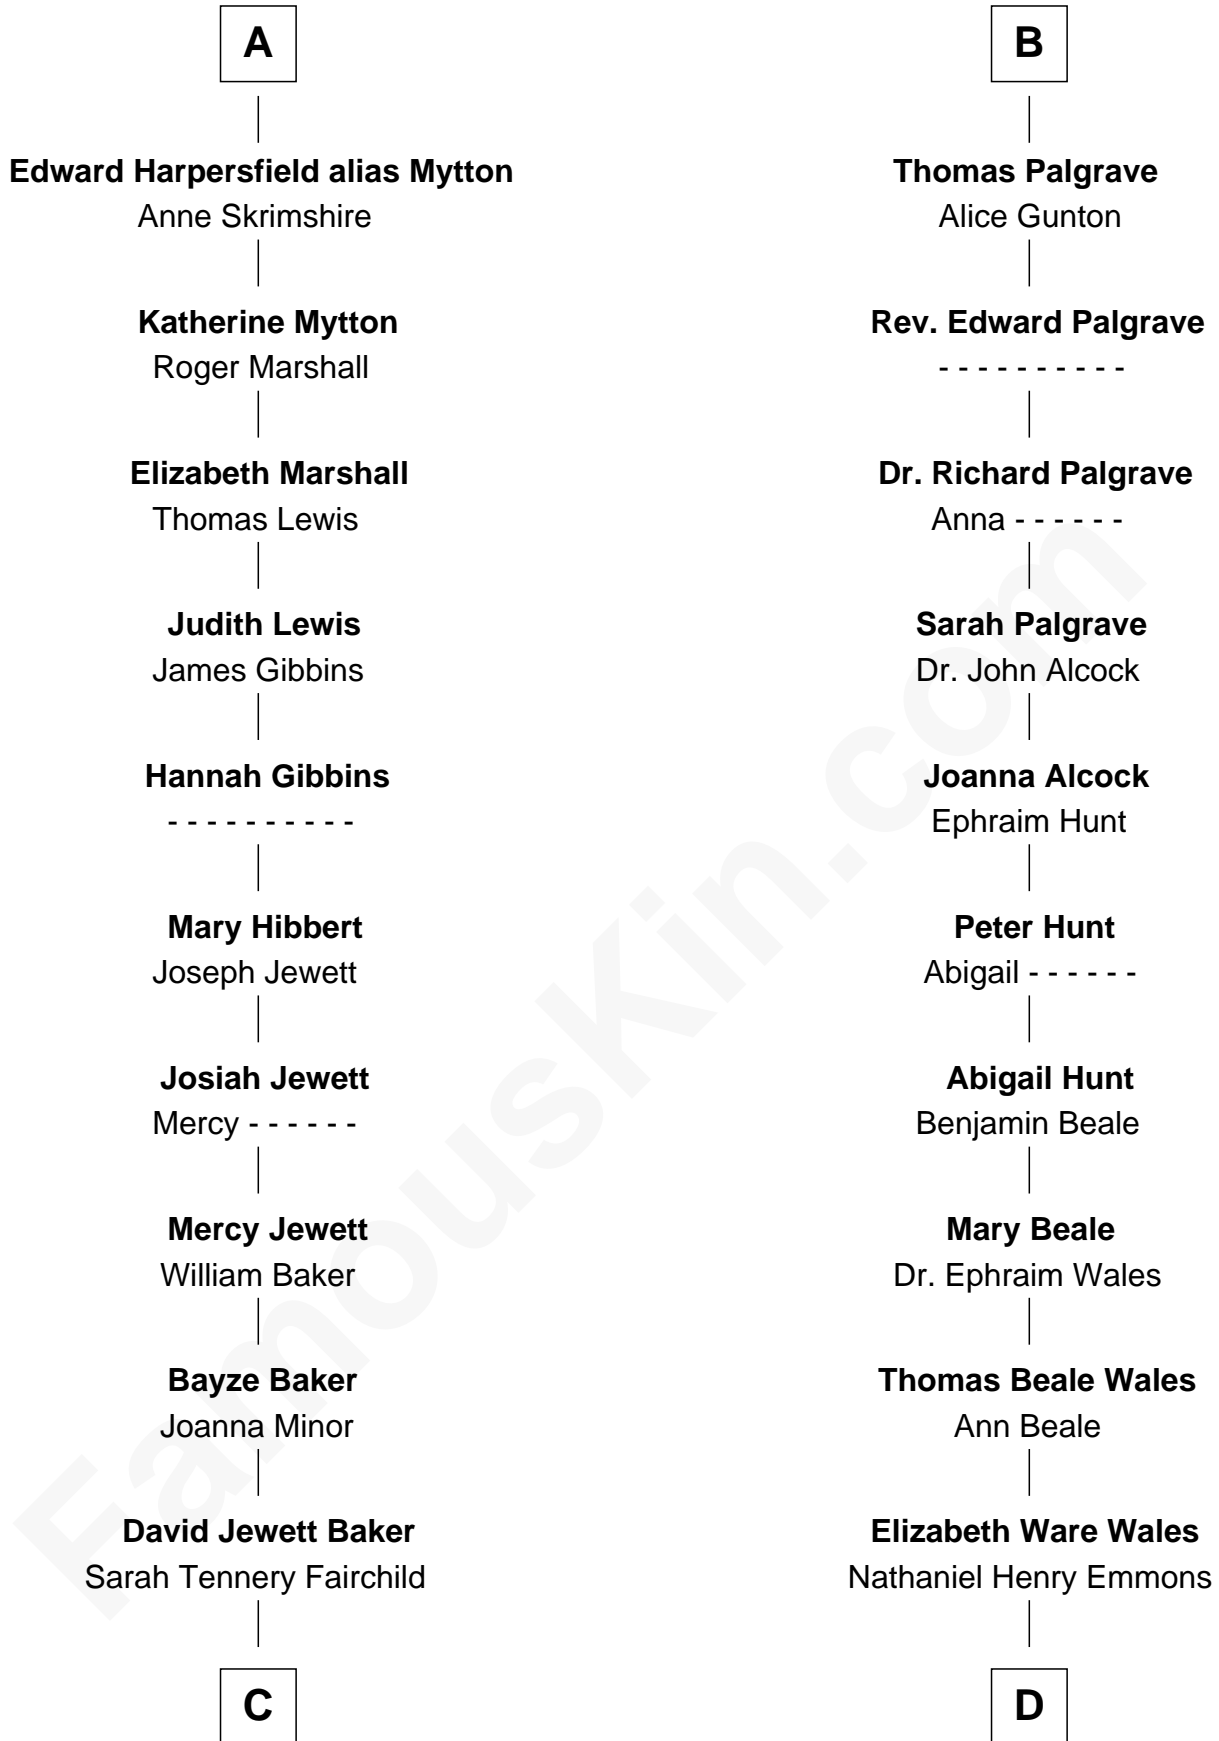

FamousKin.com

Relationship Chart of

Chevy Chase

Comedian, Actor and Writer

21st cousin of

Paget Brewster

TV Actress

Edmund Fitzalan

Alice de Warenne

C

Sarah Tennery Baker
Col. Lyne Shackelford Metcalfe

Grace Metcalfe
Charles Denison Chase

Edward Leigh Chase
Mabel Penrose Tinsley

Edward Tinsley Chase
Cathalene Parker Browning

Chevy Chase
Comedian, Actor and Writer

D

Ann Wales Emmons
Benjamin Brewster

Dr. George Washington Wales Brewster
Ellen Mackenzie Hodge

George Washington Wales Brewster
Joan Ryerson

Galen Brewster
Hathaway Tew

Paget Brewster
TV Actress